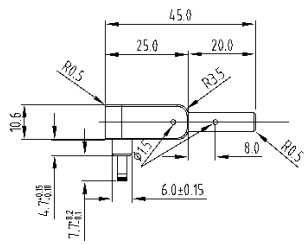

8 7 6 5 4 3 2 1

F
E
D
C
B
A

THIRD ANGLE PROJECTION

GENERAL NOTES

DIMENSIONS ARE IN MM - DO NOT SCALE
THIS DOCUMENT CONTAINS CONFIDENTIAL, PROPRIETARY INFORMATION THAT IS PROPERTY OF STARTECH.COM

StarTech.com

PRODUCT ID	10G8A2CS-USB-C-HUB		
DESCRIPTION	10-Port USB-C Hub - 8x USB-A/2x USB-C - Self-Powered w/65W Power Supply		
DO NOT SCALE	SHEET: 1 OF 2	UPLOAD DATE:6/18/2025	

8 7 6 5 4 3 2 1

THIRD ANGLE PROJECTION

GENERAL NOTES

DIMENSIONS ARE IN MM - DO NOT SCALE
 THIS DOCUMENT CONTAINS CONFIDENTIAL,
 PROPRIETARY INFORMATION THAT IS
 PROPERTY OF STARTECH.COM

StarTech.com

PRODUCT ID	10G8A2CS-USB-C-HUB (power supply)		
DESCRIPTION	10-Port USB-C Hub - 8x USB-A/2x USB-C - Self-Powered w/65W Power Supply		
DO NOT SCALE	SHEET: 2 OF 2	UPLOAD DATE: 7/09/2025	