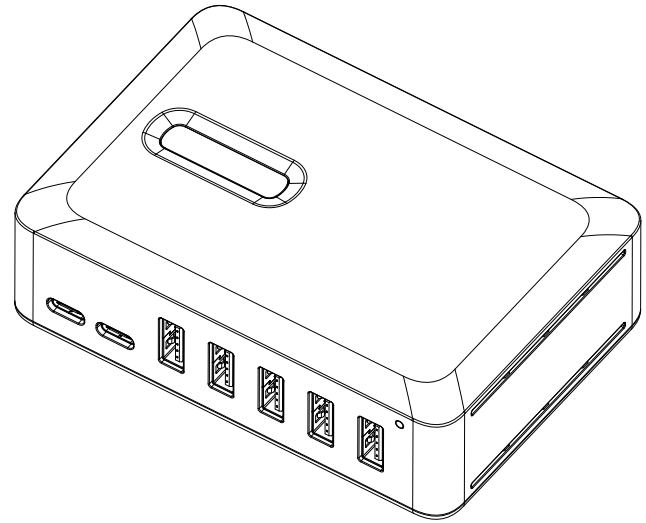

8 7 6 5 4 3 2 1

F
E
D
C
B
A

THIRD ANGLE PROJECTION

GENERAL NOTES

DIMENSIONS ARE IN MM - DO NOT SCALE
THIS DOCUMENT CONTAINS CONFIDENTIAL, PROPRIETARY INFORMATION THAT IS PROPERTY OF STARTECH.COM

StarTech.com

PRODUCT ID	10G8A2CS-USB-C-HUB		
DESCRIPTION	10-Port USB-C Hub - 8x USB-A/2x USB-C - Self-Powered w/65W Power Supply		
DO NOT SCALE	SHEET: 1 OF 2	UPLOAD DATE:6/18/2025	

8 7 6 5 4 3 2 1

THIRD ANGLE PROJECTION

GENERAL NOTES

DIMENSIONS ARE IN MM - DO NOT SCALE
 THIS DOCUMENT CONTAINS CONFIDENTIAL,
 PROPRIETARY INFORMATION THAT IS
 PROPERTY OF STARTECH.COM

StarTech.com

PRODUCT ID	10G8A2CS-USB-C-HUB (power supply)		
DESCRIPTION	10-Port USB-C Hub - 8x USB-A/2x USB-C - Self-Powered w/65W Power Supply		
DO NOT SCALE	SHEET: 2 OF 2	UPLOAD DATE: 7/09/2025	