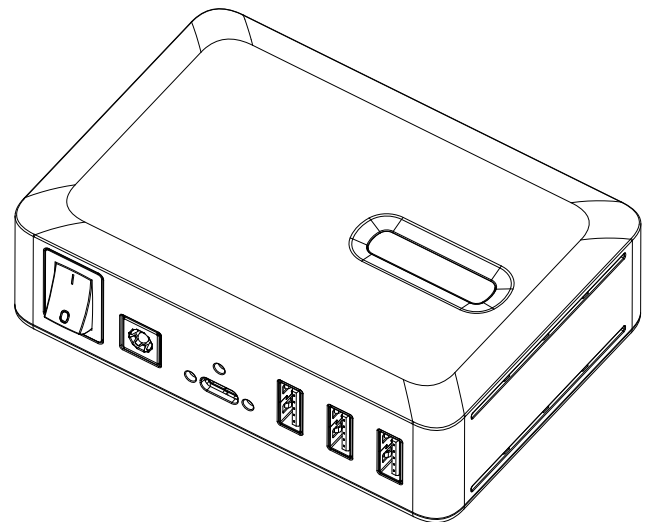

8 7 6 5 4 3 2 1

F
E
D
C
B
A

THIRD ANGLE PROJECTION

GENERAL NOTES

DIMENSIONS ARE IN MM - DO NOT SCALE
THIS DOCUMENT CONTAINS CONFIDENTIAL, PROPRIETARY INFORMATION THAT IS PROPERTY OF STARTECH.COM

StarTech.com

PRODUCT ID	10G8A2CS-USB-C-HUB		
DESCRIPTION	10-Port USB-C Hub - 8x USB-A/2x USB-C - Self-Powered w/65W Power Supply		
DO NOT SCALE	SHEET: 1 OF 2	UPLOAD DATE:6/18/2025	

8 7 6 5 4 3 2 1

THIRD ANGLE PROJECTION

GENERAL NOTES

DIMENSIONS ARE IN MM - DO NOT SCALE
 THIS DOCUMENT CONTAINS CONFIDENTIAL,
 PROPRIETARY INFORMATION THAT IS
 PROPERTY OF STARTECH.COM

StarTech.com

PRODUCT ID	10G8A2CS-USB-C-HUB (power supply)		
DESCRIPTION	10-Port USB-C Hub - 8x USB-A/2x USB-C - Self-Powered w/65W Power Supply		
DO NOT SCALE	SHEET: 2 OF 2	UPLOAD DATE: 7/09/2025	