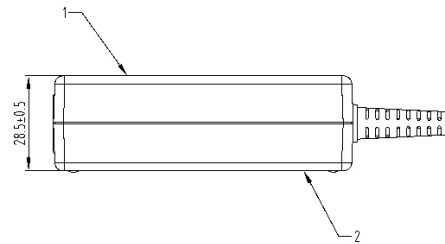

8 7 6 5 4 3 2 1

F
E
D
C
B
A

THIRD ANGLE PROJECTION

GENERAL NOTES

DIMENSIONS ARE IN MM - DO NOT SCALE
THIS DOCUMENT CONTAINS CONFIDENTIAL, PROPRIETARY INFORMATION THAT IS PROPERTY OF STARTECH.COM

StarTech.com

PRODUCT ID	10G8A2CS-USB-C-HUB		
DESCRIPTION	10-Port USB-C Hub - 8x USB-A/2x USB-C - Self-Powered w/65W Power Supply		
DO NOT SCALE	SHEET: 1 OF 2	UPLOAD DATE:6/18/2025	

8 7 6 5 4 3 2 1

THIRD ANGLE PROJECTION

GENERAL NOTES

DIMENSIONS ARE IN MM - DO NOT SCALE
 THIS DOCUMENT CONTAINS CONFIDENTIAL,
 PROPRIETARY INFORMATION THAT IS
 PROPERTY OF STARTECH.COM

StarTech.com

PRODUCT ID	10G8A2CS-USB-C-HUB (power supply)		
DESCRIPTION	10-Port USB-C Hub - 8x USB-A/2x USB-C - Self-Powered w/65W Power Supply		
DO NOT SCALE	SHEET: 2 OF 2	UPLOAD DATE: 7/09/2025	