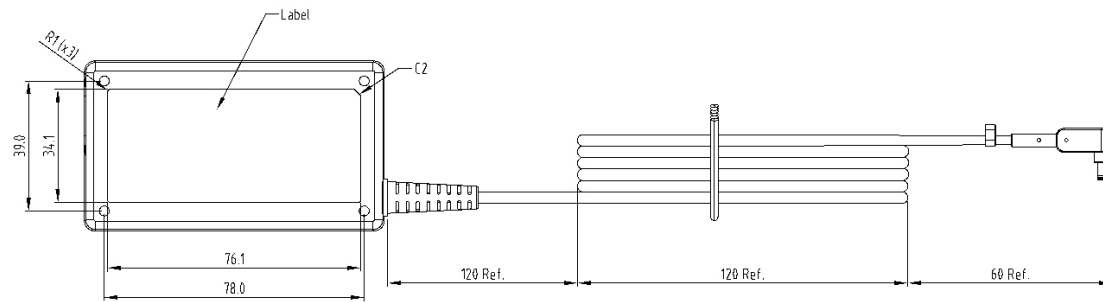

8 7 6 5 4 3 2 1

F
E
D
C
B
A

THIRD ANGLE PROJECTION

GENERAL NOTES

DIMENSIONS ARE IN MM - DO NOT SCALE
THIS DOCUMENT CONTAINS CONFIDENTIAL, PROPRIETARY INFORMATION THAT IS PROPERTY OF STARTECH.COM

StarTech.com

PRODUCT ID	10G8A2CS-USB-C-HUB		
DESCRIPTION	10-Port USB-C Hub - 8x USB-A/2x USB-C - Self-Powered w/65W Power Supply		
DO NOT SCALE	SHEET: 1 OF 2	UPLOAD DATE:6/18/2025	

8 7 6 5 4 3 2 1

THIRD ANGLE PROJECTION

GENERAL NOTES

DIMENSIONS ARE IN MM - DO NOT SCALE
 THIS DOCUMENT CONTAINS CONFIDENTIAL,
 PROPRIETARY INFORMATION THAT IS
 PROPERTY OF STARTECH.COM

StarTech.com

PRODUCT ID	10G8A2CS-USB-C-HUB (power supply)		
DESCRIPTION	10-Port USB-C Hub - 8x USB-A/2x USB-C - Self-Powered w/65W Power Supply		
DO NOT SCALE	SHEET: 2 OF 2	UPLOAD DATE: 7/09/2025	