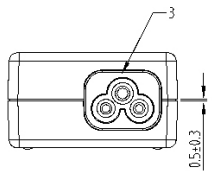

8 7 6 5 4 3 2 1

F
E
D
C
B
A

THIRD ANGLE PROJECTION

GENERAL NOTES

DIMENSIONS ARE IN MM - DO NOT SCALE
THIS DOCUMENT CONTAINS CONFIDENTIAL, PROPRIETARY INFORMATION THAT IS PROPERTY OF STARTECH.COM

StarTech.com

PRODUCT ID	10G8A2CS-USB-C-HUB		
DESCRIPTION	10-Port USB-C Hub - 8x USB-A/2x USB-C - Self-Powered w/65W Power Supply		
DO NOT SCALE	SHEET: 1 OF 2	UPLOAD DATE:6/18/2025	

8 7 6 5 4 3 2 1

THIRD ANGLE PROJECTION

GENERAL NOTES

DIMENSIONS ARE IN MM - DO NOT SCALE
 THIS DOCUMENT CONTAINS CONFIDENTIAL,
 PROPRIETARY INFORMATION THAT IS
 PROPERTY OF STARTECH.COM

StarTech.com

PRODUCT ID	10G8A2CS-USB-C-HUB (power supply)		
DESCRIPTION	10-Port USB-C Hub - 8x USB-A/2x USB-C - Self-Powered w/65W Power Supply		
DO NOT SCALE	SHEET: 2 OF 2	UPLOAD DATE: 7/09/2025	