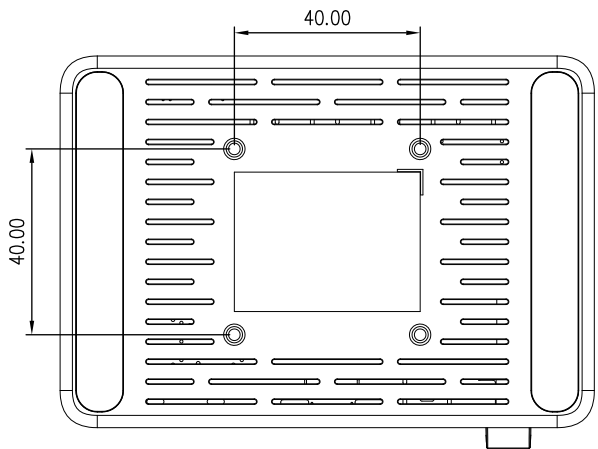

8 7 6 5 4 3 2 1

F
E
D
C
B
A

THIRD ANGLE PROJECTION

GENERAL NOTES

DIMENSIONS ARE IN MM - DO NOT SCALE
THIS DOCUMENT CONTAINS CONFIDENTIAL, PROPRIETARY INFORMATION THAT IS PROPERTY OF STARTECH.COM

StarTech.com

PRODUCT ID	10G8A2CS-USB-C-HUB		
DESCRIPTION	10-Port USB-C Hub - 8x USB-A/2x USB-C - Self-Powered w/65W Power Supply		
DO NOT SCALE	SHEET: 1 OF 2	UPLOAD DATE:6/18/2025	

8 7 6 5 4 3 2 1

THIRD ANGLE PROJECTION

GENERAL NOTES

DIMENSIONS ARE IN MM - DO NOT SCALE
 THIS DOCUMENT CONTAINS CONFIDENTIAL,
 PROPRIETARY INFORMATION THAT IS
 PROPERTY OF STARTECH.COM

StarTech.com

PRODUCT ID	10G8A2CS-USB-C-HUB (power supply)		
DESCRIPTION	10-Port USB-C Hub - 8x USB-A/2x USB-C - Self-Powered w/65W Power Supply		
DO NOT SCALE	SHEET: 2 OF 2	UPLOAD DATE: 7/09/2025	