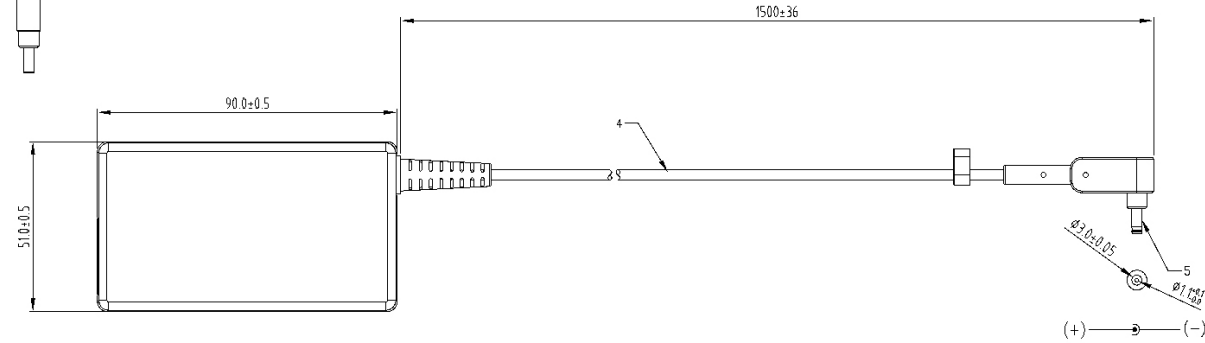

8 7 6 5 4 3 2 1

F
E
D
C
B
A

THIRD ANGLE PROJECTION

GENERAL NOTES

DIMENSIONS ARE IN MM - DO NOT SCALE
THIS DOCUMENT CONTAINS CONFIDENTIAL, PROPRIETARY INFORMATION THAT IS PROPERTY OF STARTECH.COM

StarTech.com

PRODUCT ID	10G8A2CS-USB-C-HUB		
DESCRIPTION	10-Port USB-C Hub - 8x USB-A/2x USB-C - Self-Powered w/65W Power Supply		
DO NOT SCALE	SHEET: 1 OF 2	UPLOAD DATE:6/18/2025	

8 7 6 5 4 3 2 1

THIRD ANGLE PROJECTION

GENERAL NOTES

DIMENSIONS ARE IN MM - DO NOT SCALE
 THIS DOCUMENT CONTAINS CONFIDENTIAL,
 PROPRIETARY INFORMATION THAT IS
 PROPERTY OF STARTECH.COM

StarTech.com

PRODUCT ID	10G8A2CS-USB-C-HUB (power supply)		
DESCRIPTION	10-Port USB-C Hub - 8x USB-A/2x USB-C - Self-Powered w/65W Power Supply		
DO NOT SCALE	SHEET: 2 OF 2	UPLOAD DATE: 7/09/2025	