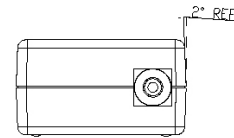

8 7 6 5 4 3 2 1

F
E
D
C
B
A

THIRD ANGLE PROJECTION

GENERAL NOTES

DIMENSIONS ARE IN MM - DO NOT SCALE
THIS DOCUMENT CONTAINS CONFIDENTIAL, PROPRIETARY INFORMATION THAT IS PROPERTY OF STARTECH.COM

StarTech.com

PRODUCT ID	10G8A2CS-USB-C-HUB		
DESCRIPTION	10-Port USB-C Hub - 8x USB-A/2x USB-C - Self-Powered w/65W Power Supply		
DO NOT SCALE	SHEET: 1 OF 2	UPLOAD DATE:6/18/2025	

8 7 6 5 4 3 2 1

THIRD ANGLE PROJECTION

GENERAL NOTES

DIMENSIONS ARE IN MM - DO NOT SCALE
 THIS DOCUMENT CONTAINS CONFIDENTIAL,
 PROPRIETARY INFORMATION THAT IS
 PROPERTY OF STARTECH.COM

StarTech.com

PRODUCT ID	10G8A2CS-USB-C-HUB (power supply)		
DESCRIPTION	10-Port USB-C Hub - 8x USB-A/2x USB-C - Self-Powered w/65W Power Supply		
DO NOT SCALE	SHEET: 2 OF 2	UPLOAD DATE: 7/09/2025	