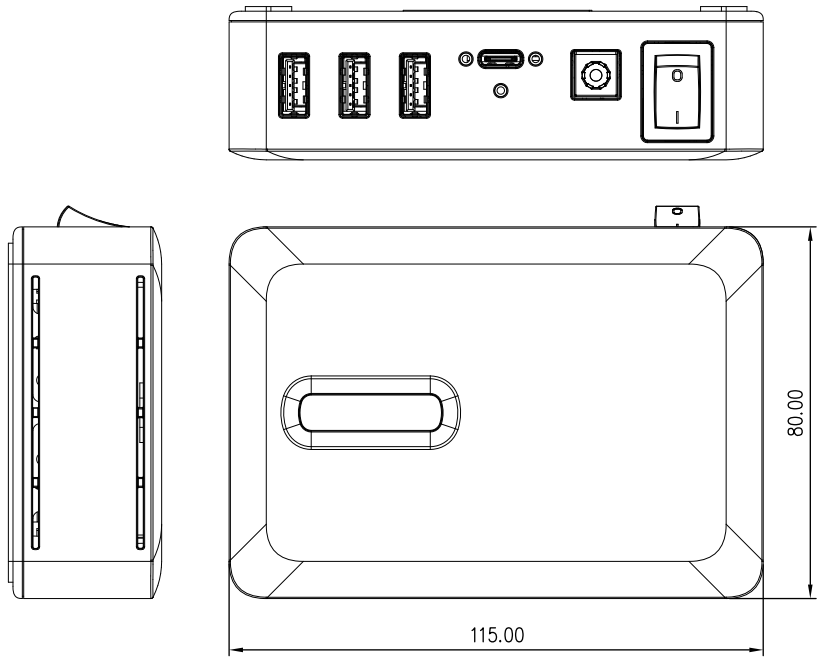

8 7 6 5 4 3 2 1

F
E
D
C
B
A

THIRD ANGLE PROJECTION

GENERAL NOTES

DIMENSIONS ARE IN MM - DO NOT SCALE
THIS DOCUMENT CONTAINS CONFIDENTIAL, PROPRIETARY INFORMATION THAT IS PROPERTY OF STARTECH.COM

StarTech.com

PRODUCT ID	10G8A2CS-USB-C-HUB		
DESCRIPTION	10-Port USB-C Hub - 8x USB-A/2x USB-C - Self-Powered w/65W Power Supply		
DO NOT SCALE	SHEET: 1 OF 2	UPLOAD DATE:6/18/2025	

8 7 6 5 4 3 2 1

THIRD ANGLE PROJECTION

GENERAL NOTES

DIMENSIONS ARE IN MM - DO NOT SCALE
 THIS DOCUMENT CONTAINS CONFIDENTIAL,
 PROPRIETARY INFORMATION THAT IS
 PROPERTY OF STARTECH.COM

StarTech.com

PRODUCT ID	10G8A2CS-USB-C-HUB (power supply)		
DESCRIPTION	10-Port USB-C Hub - 8x USB-A/2x USB-C - Self-Powered w/65W Power Supply		
DO NOT SCALE	SHEET: 2 OF 2	UPLOAD DATE: 7/09/2025	