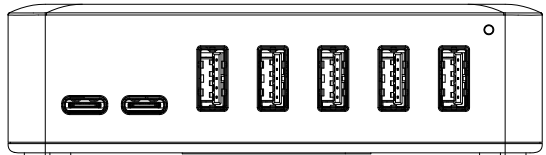

8 7 6 5 4 3 2 1

F
E
D
C
B
A

THIRD ANGLE PROJECTION

GENERAL NOTES

DIMENSIONS ARE IN MM - DO NOT SCALE
THIS DOCUMENT CONTAINS CONFIDENTIAL, PROPRIETARY INFORMATION THAT IS PROPERTY OF STARTECH.COM

StarTech.com

PRODUCT ID	10G8A2CS-USB-C-HUB		
DESCRIPTION	10-Port USB-C Hub - 8x USB-A/2x USB-C - Self-Powered w/65W Power Supply		
DO NOT SCALE	SHEET: 1 OF 2	UPLOAD DATE:6/18/2025	

8 7 6 5 4 3 2 1

THIRD ANGLE PROJECTION

GENERAL NOTES

DIMENSIONS ARE IN MM - DO NOT SCALE
 THIS DOCUMENT CONTAINS CONFIDENTIAL,
 PROPRIETARY INFORMATION THAT IS
 PROPERTY OF STARTECH.COM

StarTech.com

PRODUCT ID	10G8A2CS-USB-C-HUB (power supply)		
DESCRIPTION	10-Port USB-C Hub - 8x USB-A/2x USB-C - Self-Powered w/65W Power Supply		
DO NOT SCALE	SHEET: 2 OF 2	UPLOAD DATE: 7/09/2025	