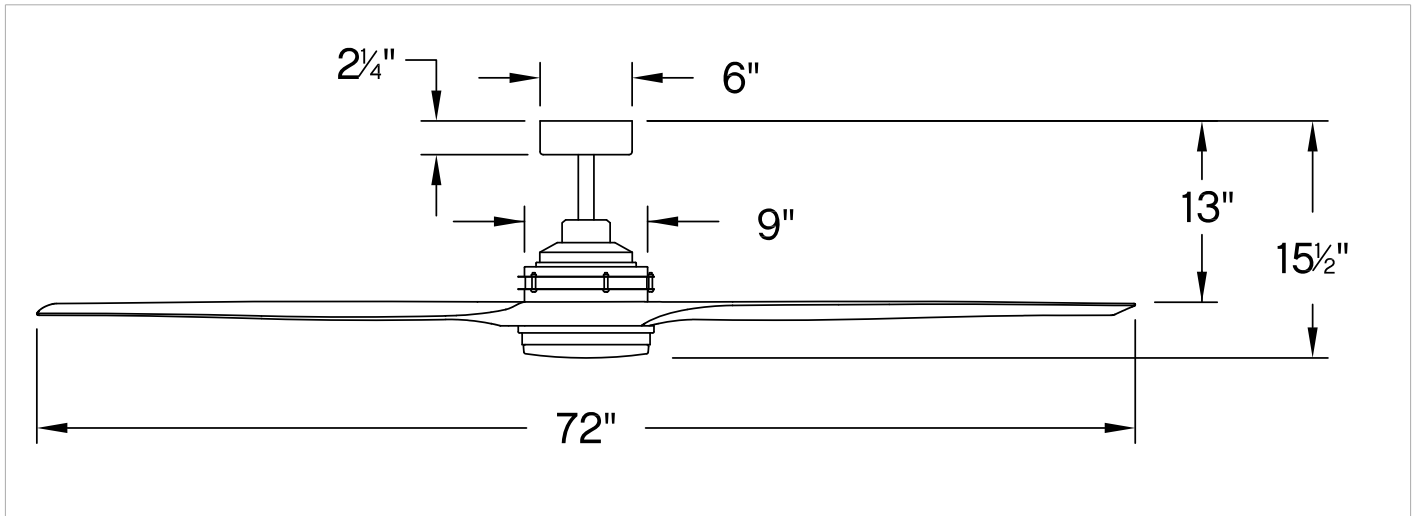

MOUNTING	
CANOPY:	6" Dia.
LEAD WIRE:	1 X 76"

SHIPPING	
CARTON LENGTH:	37.5
CARTON WIDTH:	16.5
CARTON HEIGHT:	10

Artiste offers a transitional silhouette to enhance any interior or outdoor setting. Elegantly tapered blades are available in a wide array of fashionable finishes to cool and accentuate your space in style. Its integrated warm-dim LED and DC motor technology deliver excellent energy efficiency. Artiste is so versatile; it can be used for both indoor and outdoor spaces.

HINKLEY

HINKLEY
33000 Pin Oak Parkway
Avon Lake, OH 44012

PHONE: (440) 653-5500
Toll Free: 1 (800) 446-5539

hinkley.com

ARTISTE 72" LED SMART FAN

900172FMW-LWD

PERFORMANCE SPECIFICATIONS	STANDARD	
	HIGH SPEED	AVERAGE SPEED
Airflow	8957	6124
EnergyUse	29.5	18
EnergyCost	8	5
Efficiency	303	336
AMPS	0.4	0.23
RPMS	125	85