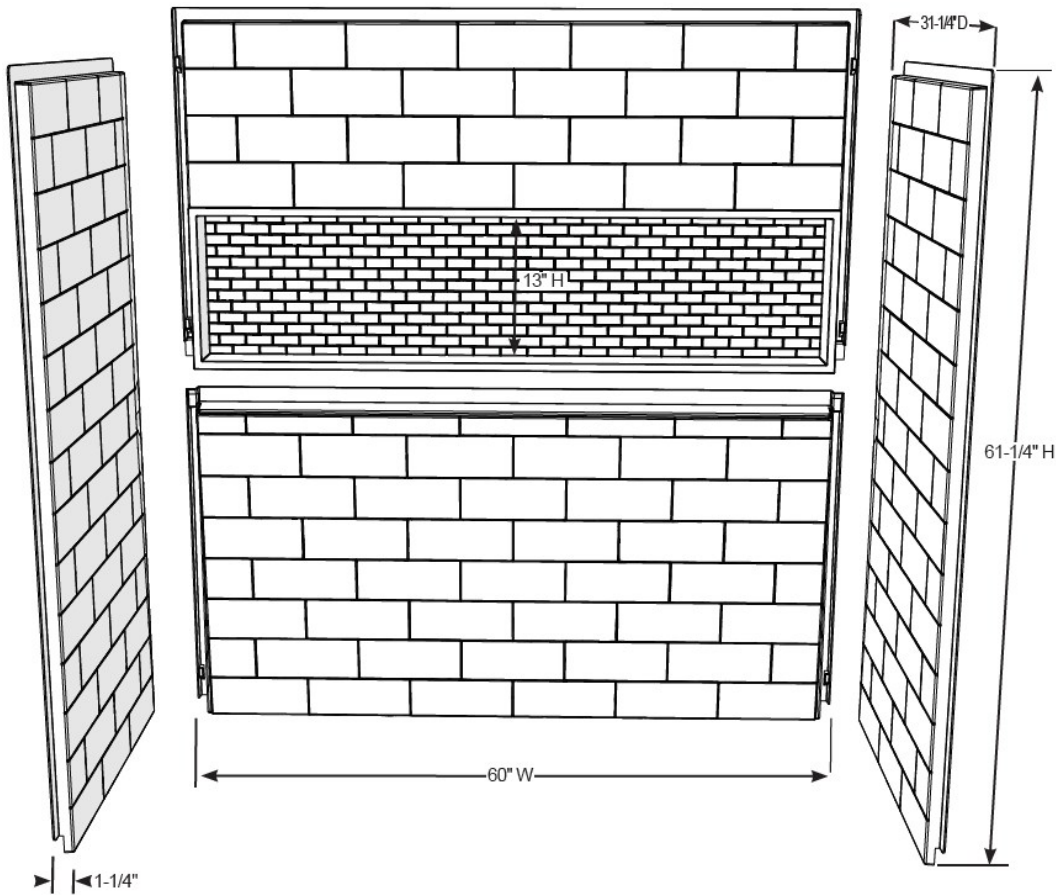

NEXTILE 4-PIECE TUB WALL SET 60" X 30" X 60"

Z041-5000 4-PIECE TUB WALL SET

DESCRIPTION:

NEXTILE 4-piece bathtub wall set compliments all Bootz 60" x 30" bathtubs, alleviating the need for expensive and time-consuming tile work. The realistic subway tile pattern and grout texture, combined with full-length wall-to-wall storage niche provides a real tile look and feel, with plenty of storage space for bathing essentials. For a custom look, the niche can be tiled with real tile for endless color, pattern, and texture possibilities. The wall system is designed for quick 1-person direct-to-stud installation, which is DIY-friendly and saves time for professional installers. The glossy composite finish and realistic grout are engineered for ease of cleaning and maintenance.

NEXTILE weighs 100 lbs., for easy transport, handling and installation.

The NEXTILE complies with CSA B45.5/ANSI Z124 Plastic Plumbing Fixtures.

Made in the USA.

NEXTILE 4-PIECE TUB WALL SET 60" X 30" X 60"

NEXTILE 4-PIECE TUB WALL SET

60" x 30" x 60"

Weight: 100 lbs

Z041-5000 White

Complies with:
Fixture is compatible or complies with
CSA B45.5/IAPMO Z124
ANSI, WW-P 541, HUD-FHA-VA, LEED
and the "Buy America Act" where
applicable when installed accordingly.

Standard Features:
Bootz 60" x 30" tub-compatible
Realistic tile pattern & grout texture
Full-length customizable niche
Quick direct-to-stud installation

Made in the USA

All Dimensions +/- 1/8" unless otherwise noted.
Dimensions shown are for reference.
Actual dimensions may vary slightly and
should be checked prior to installation
Rev. 02.21.19