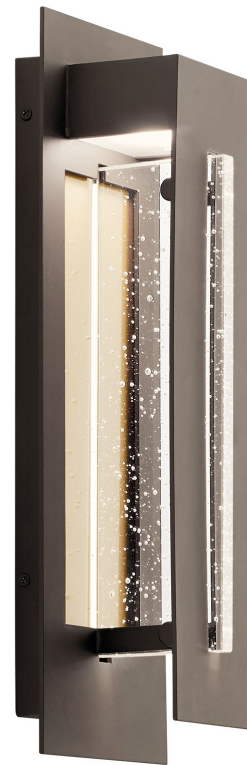

**SPECIFICATIONS**

**Certifications/Qualifications**

ADA Compliant	No
Prop65	No
DarkSky Approved	No
Location Rating	Wet
	<a href="http://kichler.com/warranty">kichler.com/warranty</a>

**Dimensions**

Height	17.5"
Width	5.5"
Height From Center Of Wall Opening (Spec Sheet)	5.91"
Depth	4.5"
Weight	5.5 LBS
Canopy Height	15.5"
Canopy Width	4.5"
Canopy Depth	1"

**Electrical**

Input Voltage	120 V
---------------	-------

**Light Source**

Light Source	Integrated LED
Lamp Included	Integrated
# Of Bulbs/LED Modules	1
Max Or Nominal Watt	7.5 W
Max Wattage/Range	7.5
Dimmable	Yes

**Photometrics**

Color Temperature Range	3000K
Color Rendering Index (CRI)	90
Delivered Lumens	150 L
Delivered Efficacy (Lumens/Watt)	20
Rated Life	40000 hours

**Mounting/Installation**

Interior/Exterior	Exterior Product
Mounting Weight	4 LBS
Modular	Yes
Lead Wire Length	6

**FIXTURE ATTRIBUTES**

**Housing/Glass**

Primary Material	Aluminum
------------------	----------

**Product/Ordering Information**

SKU	49945OZLED
Finish	Olde Bronze®
UPC	783927542081

**Finishes**

- Olde Bronze®
- Textured Black