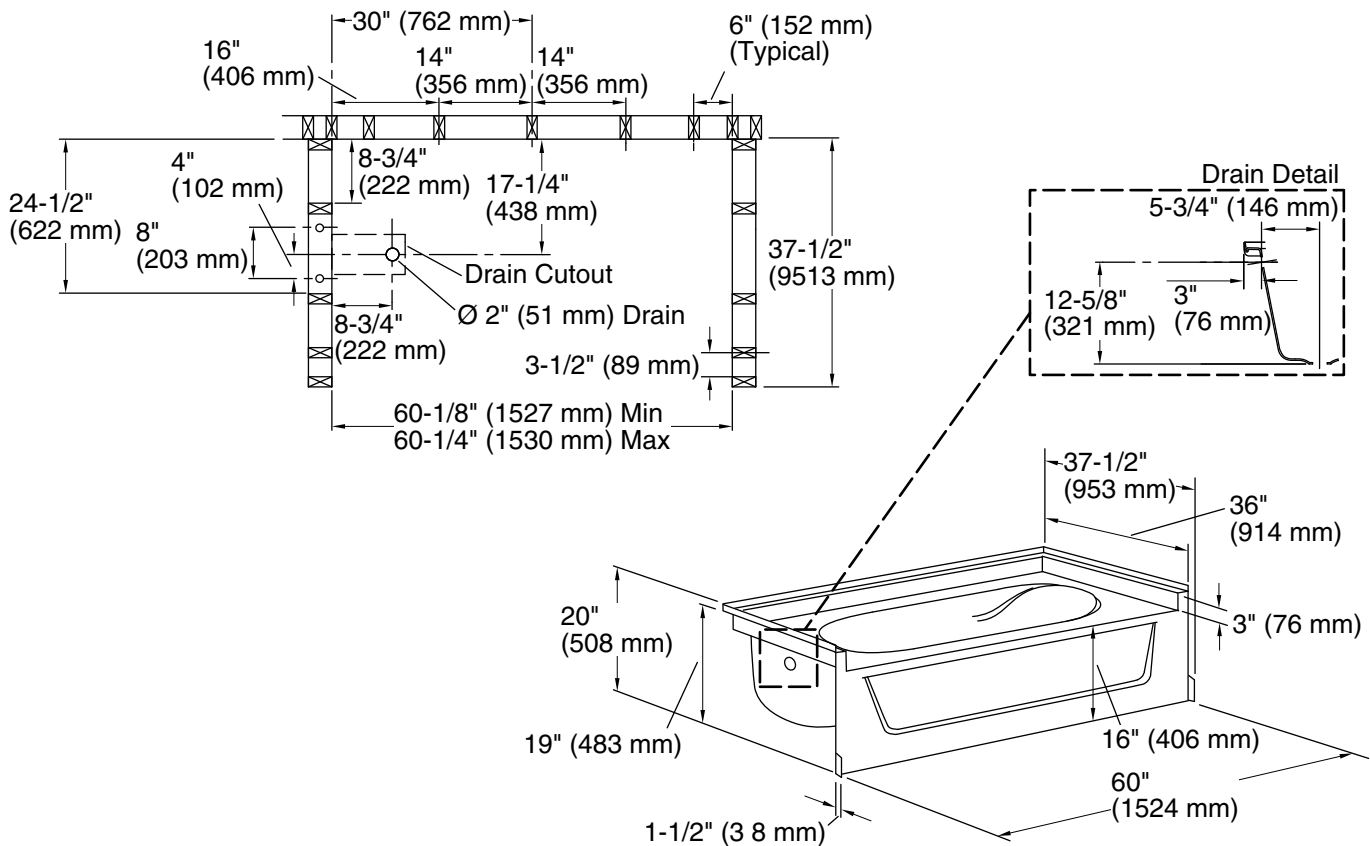

Technical Information

All product dimensions are nominal.

Drain location:	Right
Basin area, bottom:	40" x 21" (1016 mm x 533 mm)
Basin area, top:	52" x 29" (1321 mm x 737 mm)
Water depth:	11" (279 mm)
Water capacity:	40 gal (151.4 L)
Minimum flat for door:	3-1/4" (83 mm)
Maximum door width:	58-1/2" (1486 mm)

Notes

- Install this product according to the installation instructions.
- Stud positioning is critical.
- ADA compliant when installed to the specific requirements of these regulations.