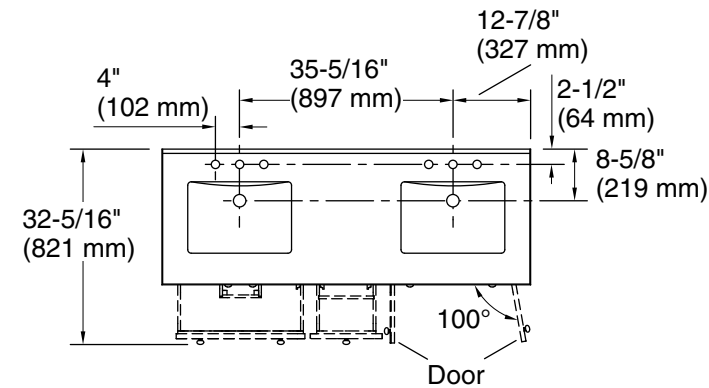

Malin™ by Studio McGee

60" bathroom vanity cabinet with sinks and quartz top
K-35022

Required Electrical Service

One circuit required.

Outlet: 120 V, 12 A, 60 Hz

Technical Information

All product dimensions are nominal.

Charge voltage: USB 5 V

Lighting included: No

Electrical component rating: Outlet: 120 V, 12 A, 60 Hz

Notes

Install this product according to the installation instructions.

Select the type of fastener based upon the wall material. Two 250 lb (113.4 kg) minimum load bearing fasteners are recommended with a lag bolt of length to clear obstacles in the wall and 5/16" washers. Calculate the proper lag bolt length by adding the 1-1/2" (38 mm) backing material, plus the wallboard thickness, plus the back rail thickness.