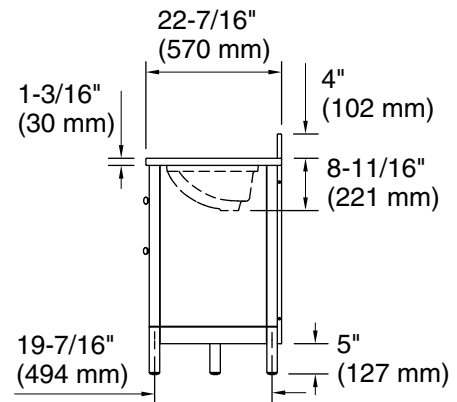

Malin™ by Studio McGee

60" bathroom vanity cabinet with sinks and quartz top
K-35022

Required Electrical Service

One circuit required.

Outlet: 120 V, 12 A, 60 Hz

Technical Information

All product dimensions are nominal.

Charge voltage: USB 5 V

Lighting included: No

Electrical component rating: Outlet: 120 V, 12 A, 60 Hz

Notes

Install this product according to the installation instructions.

Select the type of fastener based upon the wall material. Two 250 lb (113.4 kg) minimum load bearing fasteners are recommended with a lag bolt of length to clear obstacles in the wall and 5/16" washers. Calculate the proper lag bolt length by adding the 1-1/2" (38 mm) backing material, plus the wallboard thickness, plus the back rail thickness.