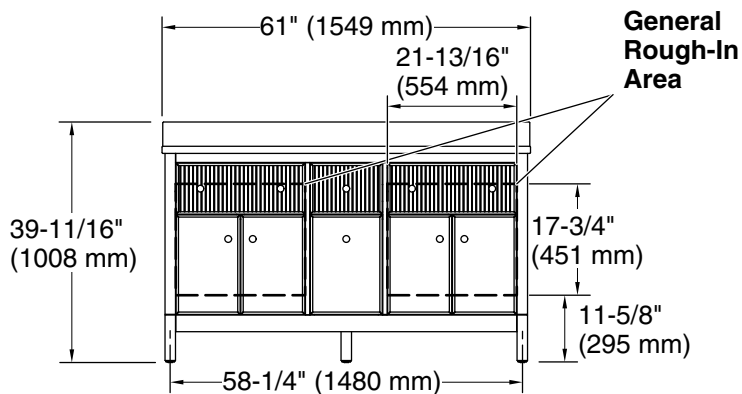

Malin™ by Studio McGee

60" bathroom vanity cabinet with sinks and quartz top
K-35022

Required Electrical Service

One circuit required.

Outlet: 120 V, 12 A, 60 Hz

Technical Information

All product dimensions are nominal.

Charge voltage: USB 5 V

Lighting included: No

Electrical component rating: Outlet: 120 V, 12 A, 60 Hz

Notes

Install this product according to the installation instructions.

Select the type of fastener based upon the wall material. Two 250 lb (113.4 kg) minimum load bearing fasteners are recommended with a lag bolt of length to clear obstacles in the wall and 5/16" washers. Calculate the proper lag bolt length by adding the 1-1/2" (38 mm) backing material, plus the wallboard thickness, plus the back rail thickness.