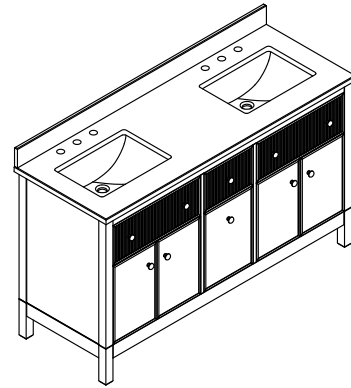

Features

- Designed in collaboration with Studio McGee
- Set includes cabinet, precut quartz vanity top, backsplash, sinks, cabinet hardware
- Full-extension 17" (432 mm) drawers with soft-close undermount slides
- Removable dividers in top drawers to personalize drawer organization
- Three-way adjustable slow-close door hinges for easy cabinet access
- 20-7/16" (519 mm) cabinet interior provides ample storage space
- Finish-matched cabinet interior offers generous clearance for plumbing
- Two internal electrical outlets and two USB ports for powering small devices
- Two stainless steel storage holders for hairdryers, curling irons, or accessories
- Vanity top has 8" (203 mm) widespread faucet holes; requires deck-mount faucets (sold separately)
- Vibrant® Brushed Moderne Brass hardware is included on White Oak vanities and Vibrant Polished Nickel hardware on White vanities. Additional hardware finishes are available (sold separately)
- Bianco Bella (GBB) quartz vanity top adds beauty and long-lasting durability
- Coordinates with Bianco Bella (GBB) quartz side splash (sold separately)

Installation

- Easy installation – no special tools required
- Sinks preinstalled on vanity top to simplify installation

Recommended Products/Accessories

K-38554 4" x 21-11/16" quartz side splash

Codes/Standards