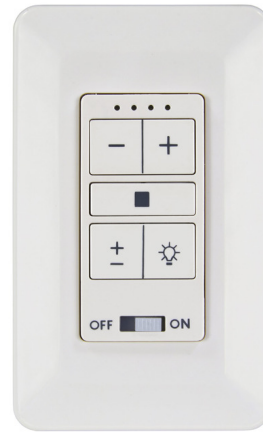

Lightology

lightology.com
866-954-4489
03-22-26

Project: _____

Company: _____

Location: _____ Fixture Type: _____

SPEC #: **MKA1040751**

Approved On: _____ Approved By: _____

WDC1300 Wall Fan Control

By Minka Aire

Description

The WDC 1300 Wall Fan Control is for use with Minka Aire fans and allows you to control the lighting and speed of your fan. Features a master switch for turning your fan off/on.

Shown in white

Specifications

COLOR	N/A
BODY FINISH	White
WATTAGE	N/A
DIMMER	N/A
DIMENSIONS	2.75"W x 4.5"H
BULB	N/A

CLICK TO VIEW PRODUCT

Notes: