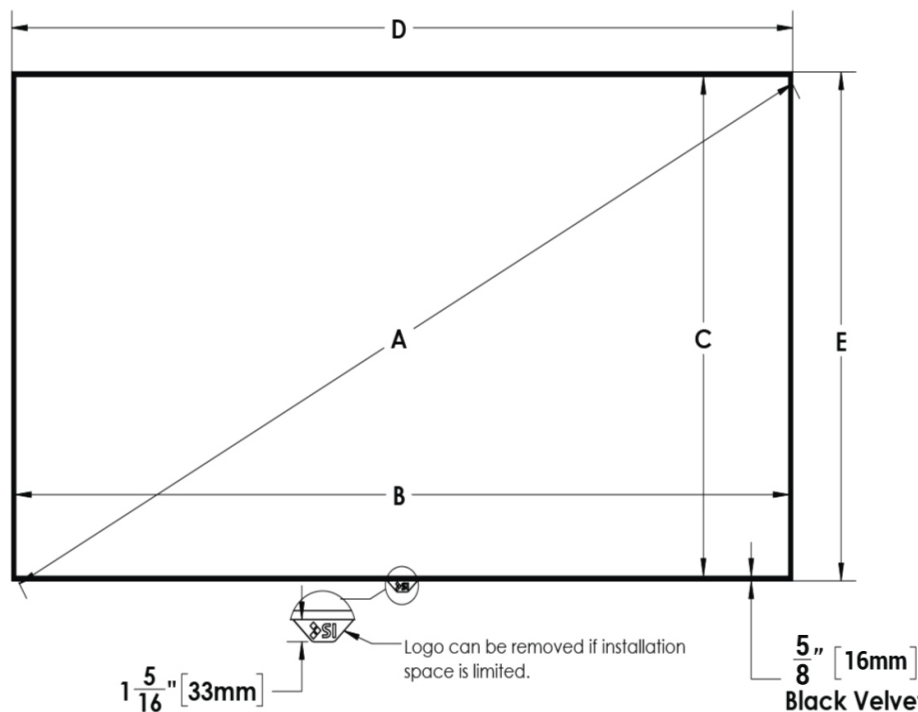

Measurements

Diagonal	A	106.0000"
Width	B	92.3750"
Height	C	51.9375"
Total Width	D	93.5625"
Max Height	E	53.1250"

Shipping Dims

Ship Length	100"
Ship Width	13"
Ship Height	13"
Ship Weight	72 lbs.

Options

- Bezel Frame: Small
- Bezel Color: Velvet
- Assembly Option: Un-assembled
- Number of Mounting Brackets: 2
- Mount Style: Wall
- Crate: No