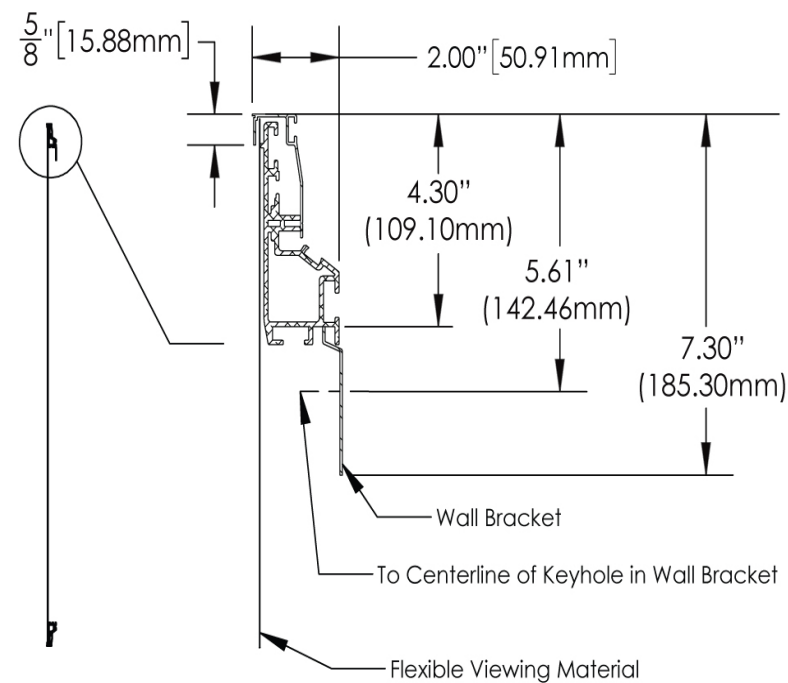

Base Model-Options: ZPT106BD8-NA-VVNA-SU-NA

Aspect Ratio: 16:9

Material: Black Diamond .8

Retail: \$4,245.00

x _____ Date _____

Acceptance Signature

Date

Quote good for 60 days from 7-7-2021. Shipping not included in quoted price. All Motorized screen sales are final. Returns or exchanges will not be accepted.

Measurements

Diagonal	A	106.0000"
Width	B	92.3750"
Height	C	51.9375"
Total Width	D	93.5625"
Max Height	E	53.1250"

Shipping Dims

Ship Length	100"
Ship Width	13"
Ship Height	13"
Ship Weight	72 lbs.

Options

- Bezel Frame: Small
- Bezel Color: Velvet
- Assembly Option: Un-assembled
- Number of Mounting Brackets: 2
- Mount Style: Wall
- Crate: No