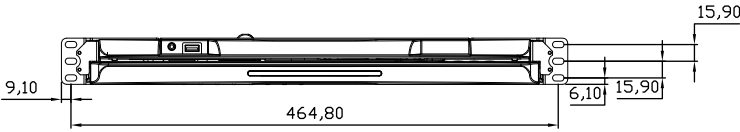

8 7 6 5 4 3 2 1

F
E
D
C
B
A

THIRD ANGLE PROJECTION

GENERAL NOTES

DIMENSIONS ARE IN MM - DO NOT SCALE
THIS DOCUMENT CONTAINS CONFIDENTIAL, PROPRIETARY INFORMATION THAT IS PROPERTY OF STARTECH.COM

StarTech.com

PRODUCT ID	RACKCOND1701		
DESCRIPTION	1U 17" HD 1080p Dual Rail Rackmount Widescreen LCD Console		
DO NOT SCALE	SHEET: 1 OF: 1	UPLOAD DATE: 2/06/2023	

8 7 6 5 4 3 2 1