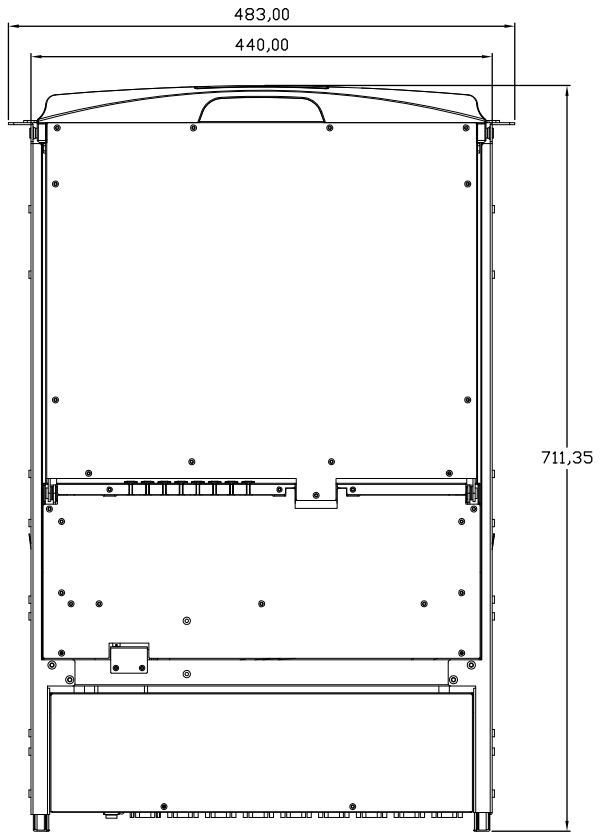

8 7 6 5 4 3 2 1

F
E
D
C
B
A

THIRD ANGLE PROJECTION

GENERAL NOTES

DIMENSIONS ARE IN MM - DO NOT SCALE
THIS DOCUMENT CONTAINS CONFIDENTIAL, PROPRIETARY INFORMATION THAT IS PROPERTY OF STARTECH.COM

StarTech.com

PRODUCT ID	RACKCOND1701		
DESCRIPTION	1U 17" HD 1080p Dual Rail Rackmount Widescreen LCD Console		
DO NOT SCALE	SHEET: 1 OF: 1	UPLOAD DATE: 2/06/2023	

8 7 6 5 4 3 2 1