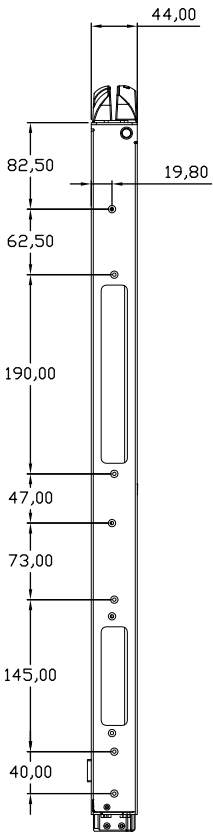

8 7 6 5 4 3 2 1

F
E
D
C
B
A

THIRD ANGLE PROJECTION

GENERAL NOTES

DIMENSIONS ARE IN MM - DO NOT SCALE
THIS DOCUMENT CONTAINS CONFIDENTIAL, PROPRIETARY INFORMATION THAT IS PROPERTY OF STARTECH.COM

StarTech.com

PRODUCT ID	RACKCOND1701		
DESCRIPTION	1U 17" HD 1080p Dual Rail Rackmount Widescreen LCD Console		
DO NOT SCALE	SHEET: 1 OF: 1	UPLOAD DATE: 2/06/2023	

8 7 6 5 4 3 2 1