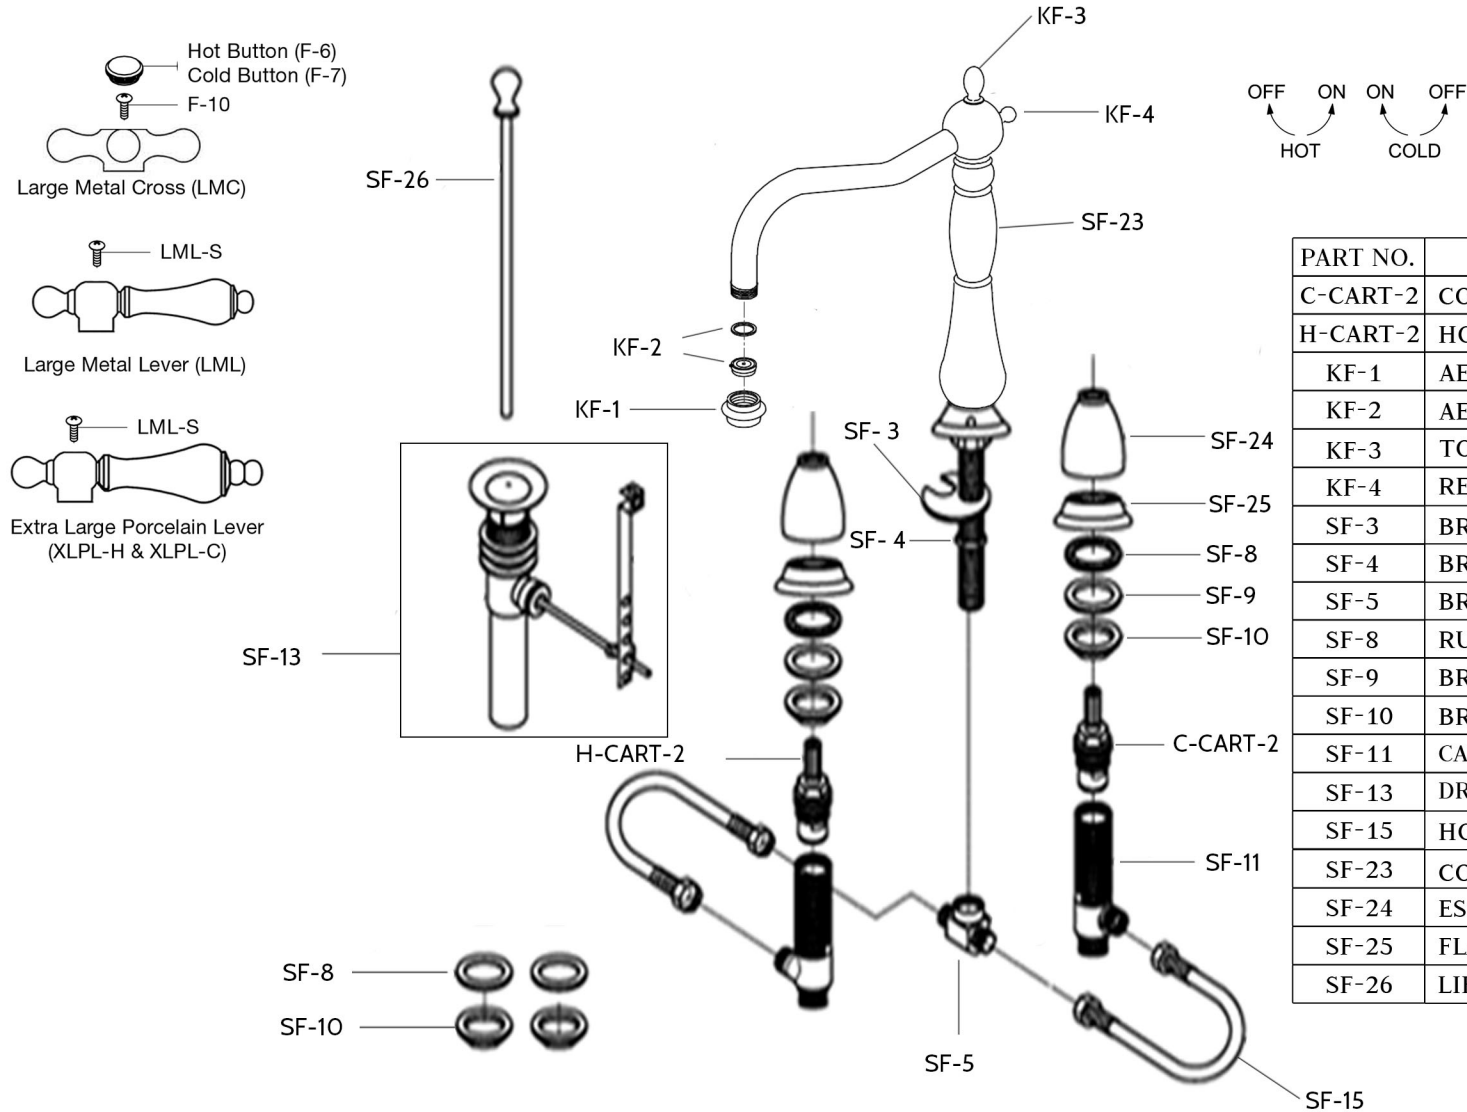

MAIDSTONE

www.MaidstoneSupply.com

Victorian Widespread Bathroom Sink Faucet

Part No: 124-WS3-MC, 124-WS3-ML, 124-WS3-PL

PART NO.	DESCRIPTION	QTY
C-CART-2	COLD CARTRIDGE	1
H-CART-2	HOT CARTRIDGE	1
KF-1	AERATOR COLLAR	1
KF-2	AERATOR W/ WASHER	1
KF-3	TOP FINIAL	1
KF-4	REAR FINIAL	1
SF-3	BRASS SPOUT WASHER	1
SF-4	BRASS SPOUT NUT	1
SF-5	BRASS SPOUT TEE	1
SF-8	RUBBER WASHER	4
SF-9	BRASS WASHER	2
SF-10	BRASS NUT	4
SF-11	CARTRIDGE HOUSING	2
SF-13	DRAIN ASSEMBLY	1
SF-15	HOSE	2
SF-23	COMPLETE SPOUT NO AERATOR	1
SF-24	ESCUTCHEON	2
SF-25	FLANGE	2
SF-26	LIFT ROD	1