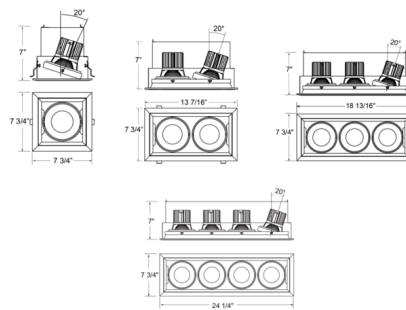

lightology.com
866-954-4489
05-18-26

Project: _____

Company: _____

Location: _____ Fixture Type: _____

SPEC #: **EUF543575**

Approved On: _____ Approved By: _____

6IN LED Multiples Trim with Remodel Housing

By Eurofase

Description

The 6 Inch LED Multiples Trim with Remodel Housing is Non-IC rated requiring that insulation be kept a minimum of 3 inches away from housing. Includes adjustable 1, 2, 3 or 4-light trim available in a powder coat White trim with a White or Black reflector, or a powder coat Black trim with a Black reflector. Includes 26 watt, 120 volt LED modules with 20 or 40 degree beam angles. 0-20 degree horizontal adjustment. Class 2 dimmable constant current driver included. Dimmable with a TRIAC dimmer, sold separately. ETL listed. Can be converted to a Non-IC new construction housing with PAR30 LED new construction mounting plate, sold separately.

Specifications

REFLECTOR/BAFFLE COLOR	N/A
BODY FINISH	White Trim / White Reflector
WATTAGE	104W
DIMMER	Standard 120V
DIMENSIONS	24.25"W x 7"H x 7.75"D
INTEGRATED LED MODULE	4 x LED/26W/120V LED
COUNTRY OF ORIGIN	China

Technical Information

APERTURE SIZE	7.000"
APERTURE SHAPE	Square
HOUSING HEIGHT	7"
HOUSING TYPE	Remodel NON IC
CEILING TYPE	Drywall with Trim
FUNCTION	Adjustable Accent
LAMP LIFE	50000 hours
BEAM ANGLE	20°
COLOR RENDERING	90 CRI
LAMP COLOR	4000K
LUMENS/WATT	384.62
LUMINOUS FLUX	10000 lumens

Shown in white trim / white reflector

CLICK TO VIEW PRODUCT

Notes: