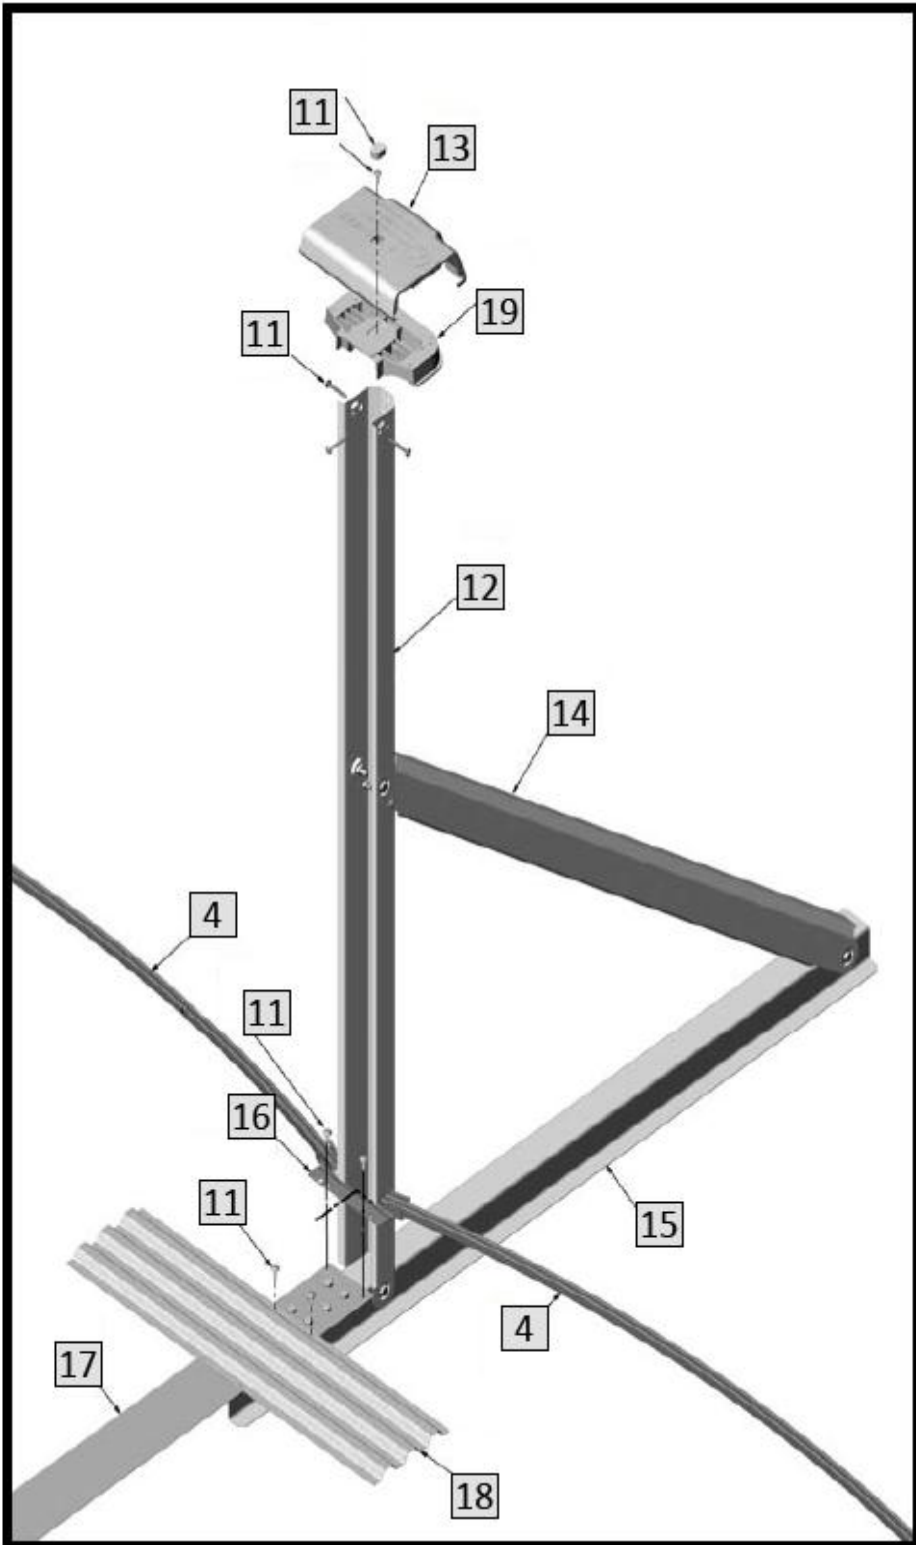

*These part #s are not available to purchase separately. They must be purchased as part of corresponding Bolt Package.

Belize 12'x24' Oval 48"

NB2512

Key #	Part Description	Item #
1	6in Vertical	NBP1027
2	Resin Upper Joint	NBP1068
3	Seat Cover Hardware	NBP1032
3	Wall Joint Hardware	NBP1021
4	5/8+Rail	NBP1024
5	Plastic Edging	NL107
6	6in Top Seat	NBP1022
7	6in Seat Cover Brckt.	NBP1030
8	6in Seat Cover	NBP1029
9	Wall	PC5204
10	Resin Lower Joint	NBP1069
11	Braced Oval Frame Bolt Hardware	NBP1000
12	6in Side Vertical	NBP1005
13	6in Side Seat Cover	NBP1033

Belize 12'x24' Oval 48"

NB2512

Key #	Part Description	Item #
4	5/8+Rail	NBP1024
11	Braced Oval Frame Bolt Hardware	NBP1000
11	Strap Bolt Hrdwr.	NBP1001
12	6in Side Vertical	NBP1005
13	6in Side Seat Cover	NBP1033
14	Brace	NBP1007
15	Horizontal Support	NBP1009
16	Side Lower Rail Joint	NBP1070
17	Middle Strap	NBP1014
17	End Strap	NBP1012
18	Pressure Plate	NBP1011
19	Resin Side Upper Joint	NBP1004