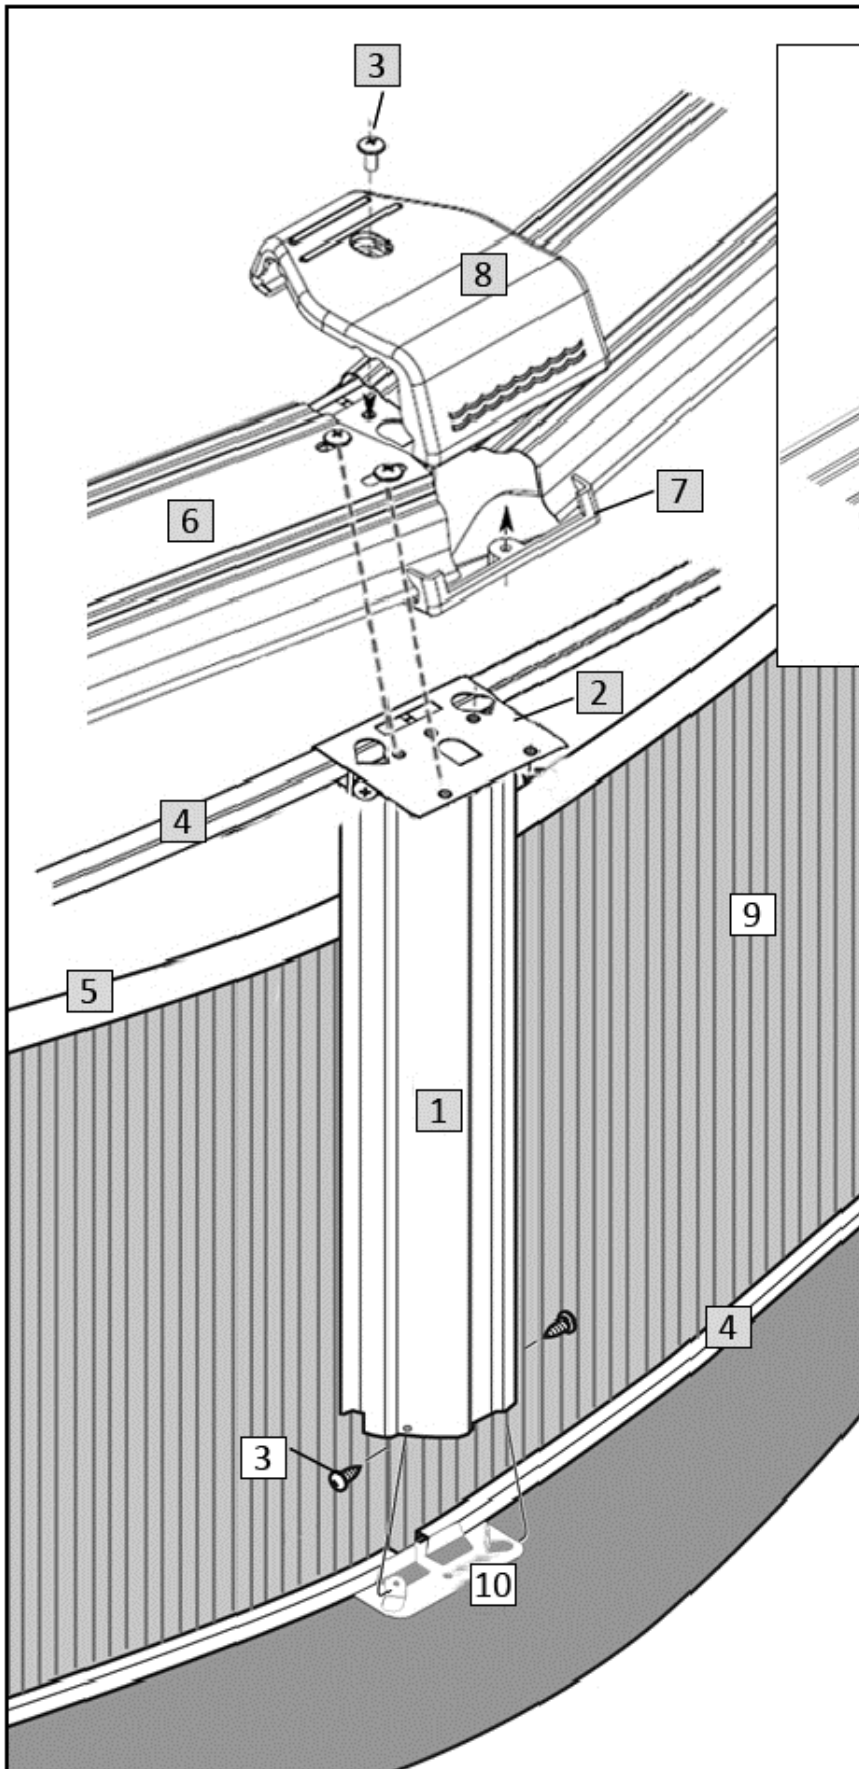

Belize 12'x24' Oval 48"

NB2512

Key #	Part Description	Item #
1	6in Vertical	NBP1027
2	Resin Upper Joint	NBP1068
3	Seat Cover Hardware	NBP1032
3	Wall Joint Hardware	NBP1021
4	5/8+Rail	NBP1024
5	Plastic Edging	NL107
6	6in Top Seat	NBP1022
7	6in Seat Cover Brckt.	NBP1030
8	6in Seat Cover	NBP1029
9	Wall	PC5204
10	Resin Lower Joint	NBP1069
11	Braced Oval Frame Bolt Hardware	NBP1000
12	6in Side Vertical	NBP1005
13	6in Side Seat Cover	NBP1033