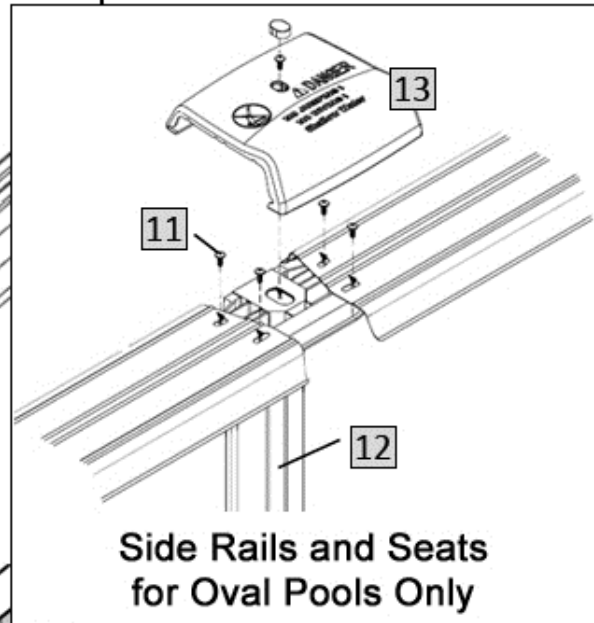

Belize 12'x24' Oval 48"

NB2512

Key #	Part Description	Item #
1	6in Vertical	NBP1027
2	Resin Upper Joint	NBP1068
3	Seat Cover Hardware	NBP1032
3	Wall Joint Hardware	NBP1021
4	5/8+Rail	NBP1024
5	Plastic Edging	NL107
6	6in Top Seat	NBP1022
7	6in Seat Cover Brckt.	NBP1030
8	6in Seat Cover	NBP1029
9	Wall	PC5204
10	Resin Lower Joint	NBP1069
11	Braced Oval Frame Bolt Hardware	NBP1000
12	6in Side Vertical	NBP1005
13	6in Side Seat Cover	NBP1033