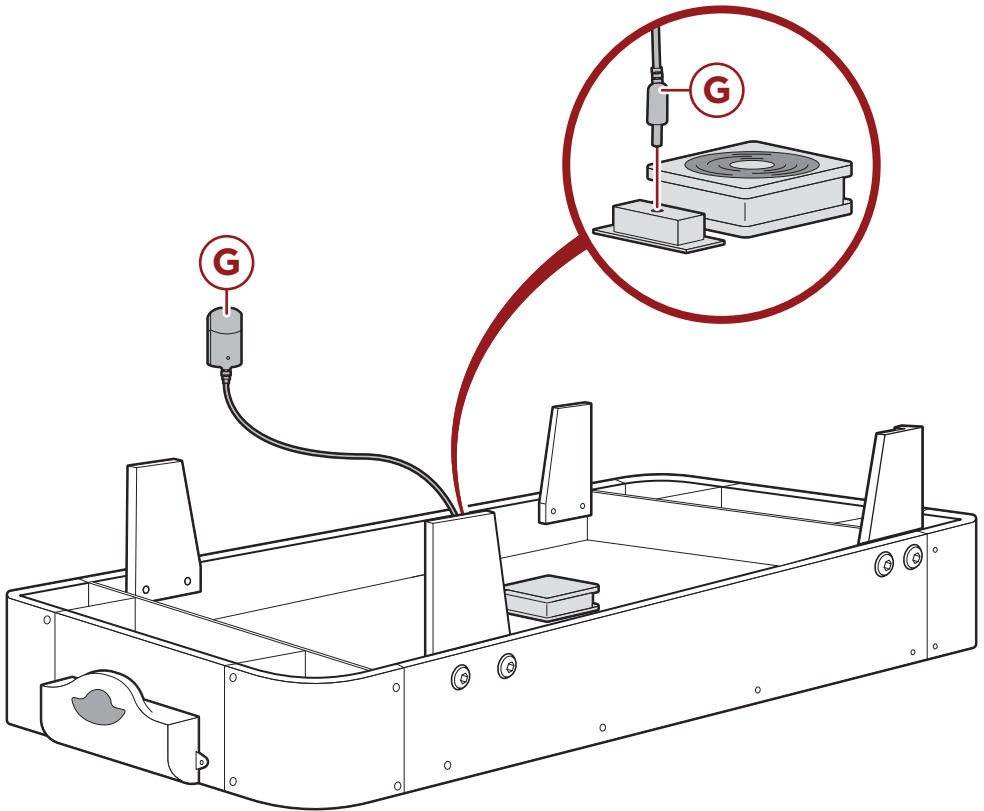

G POWER
ADAPTER

1 PC

PRODUCT ASSEMBLY

1

Attach two **part C** and two **part D** legs with eight **part 2** washers and eight **part 3** screws.

NOTE: Arrange the same legs diagonal from each other.

2

Attach two **part B** scorers to the **part A** hockey tabletop with eight **part 1** screws.

PRODUCT ASSEMBLY

3

Underneath the hockey tabletop, insert the **part G power adapter** into the corresponding connector on the fan.

Plug the power adapter into a wall outlet.

Earn points while you shop. Join today!