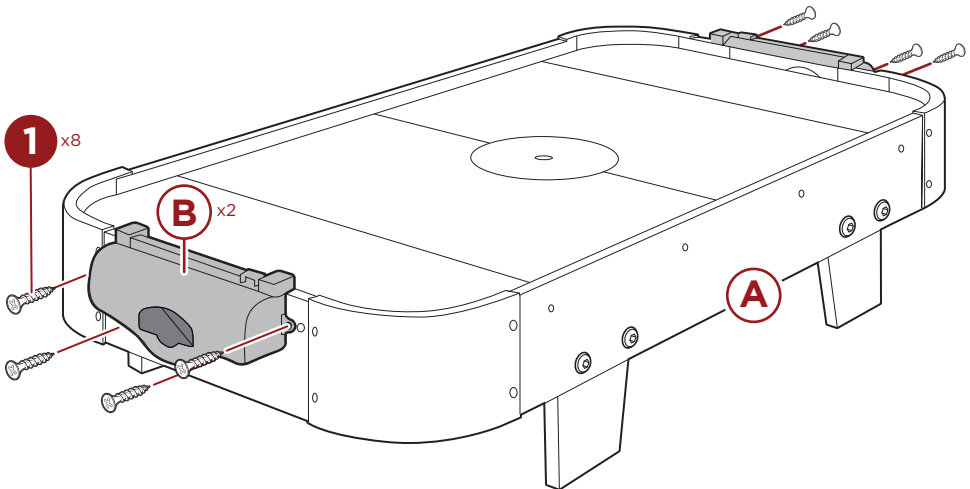

G POWER
ADAPTER

1 PC

PRODUCT ASSEMBLY

1

Attach two **part C** and two **part D** legs with eight **part 2** washers and eight **part 3** screws.

NOTE: Arrange the same legs diagonal from each other.

2

Attach two **part B** scorers to the **part A** hockey tabletop with eight **part 1** screws.

PRODUCT ASSEMBLY

3

Underneath the hockey tabletop, insert the **part G power adapter** into the corresponding connector on the fan.

Plug the power adapter into a wall outlet.

Earn points while you shop. Join today!