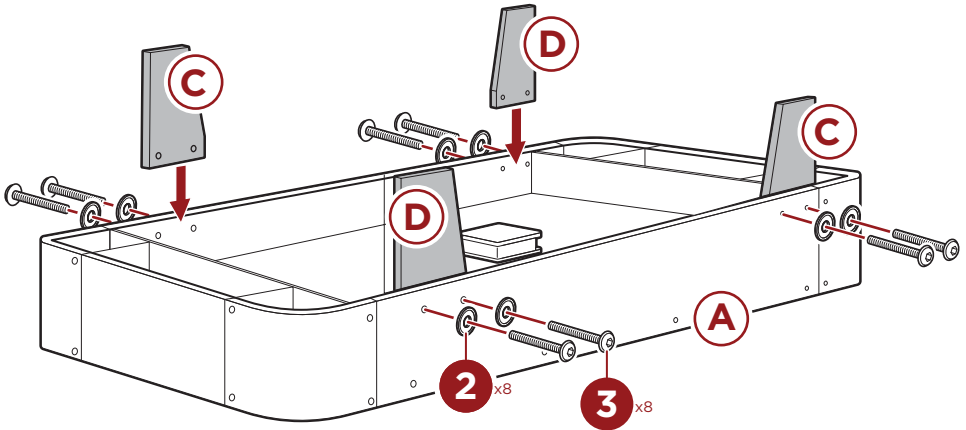

G POWER
ADAPTER

1 PC

PRODUCT ASSEMBLY

1

Attach two **part C** and two **part D** legs with eight **part 2** washers and eight **part 3** screws.

NOTE: Arrange the same legs diagonal from each other.

2

Attach two **part B** scorers to the **part A** hockey tabletop with eight **part 1** screws.

PRODUCT ASSEMBLY

3

Underneath the hockey tabletop, insert the **part G power adapter** into the corresponding connector on the fan.

Plug the power adapter into a wall outlet.

Earn points while you shop. Join today!