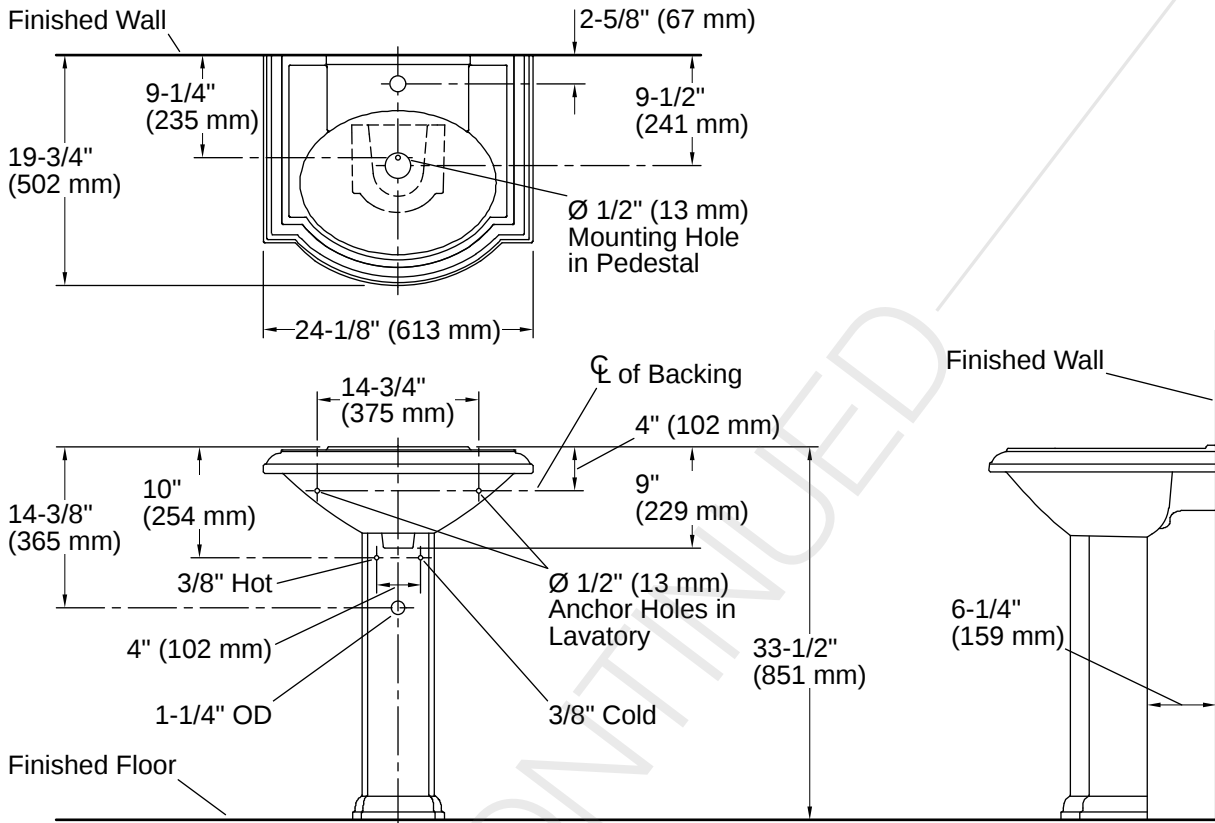

Devonshire® | K-2286-1

24-1/4" rectangular pedestal bathroom sink

Features

- Single faucet hole
- Oval basin
- Overflow drain
- Combination consists of basin and pedestal
- Coordinates with other products in the Devonshire collection

THE BOLD LOOK
OF **KOHLER**®

Codes/Standards

ASME A112.19.2/CSA B45.1

Technical Information

Number of Deck Holes:	1
Faucet Hole(s) Size:	1-3/8" (35 mm)
With Overflow:	Yes
Drain Hole Diameter:	1-3/4" (44 mm)
Basin Configuration:	Single Bowl
Basin Length:	17" (432 mm)
Basin Width:	12" (305 mm)
Basin Depth:	7-3/8" (187 mm)

K-8998 Adjustable P-trap with tubing outlet, 1-1/4" x 1-1/4"

K-23725 Cast iron cleaner

Warranty

See website for detailed warranty information.

KOHLER® Vitreous China Bathroom Sink Lifetime Limited Warranty

Installation

- Pedestal

Installation Notes

Install this product according to the installation instructions.

Product dimensions are nominal and may vary per ASME A112.19.2 tolerances.