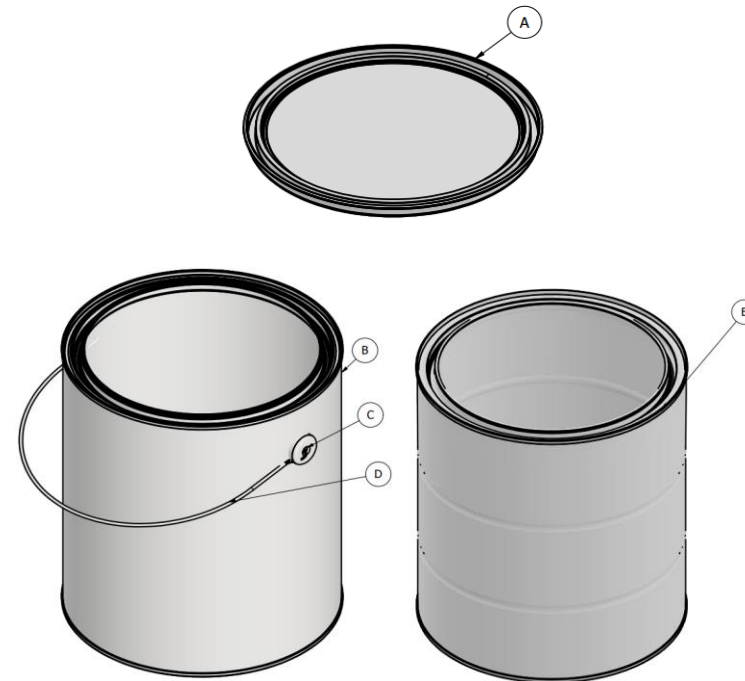

Product Description	
Item	Part Description
A	Paint Can Gallon Plug
	Lithography: Available
B	Gallon Round Paint Can
	Capacity: 1 Gallon Can Diameter: 6.6"
	Lining Options: Epoxy-Phenolic (Gold) Gray Enamel Gray Vinyl Enamel
	Exterior Colors: White , Varnish <i>(More Available Upon Request)</i>
	Lithography: Available UN Certifications: Contact Sales Representatives
C	Ear: Optional
D	Handle: Optional
E	Gallon Beaded Round Paint Can

Pail Size Dimensions							
Capacity (Gallon)	Can Plug Diameter	Can Height				Quantity Per Pallet	
		610x400	610x404	610x708	610x710.5	Palletized	Case Packed
1	6.2"	4"	4.2"	7.5"	7.6"	336/672	576

DISCLAIMER

DWG30736

DESCRIPTION:

1 Gallon Round Metal Paint Can