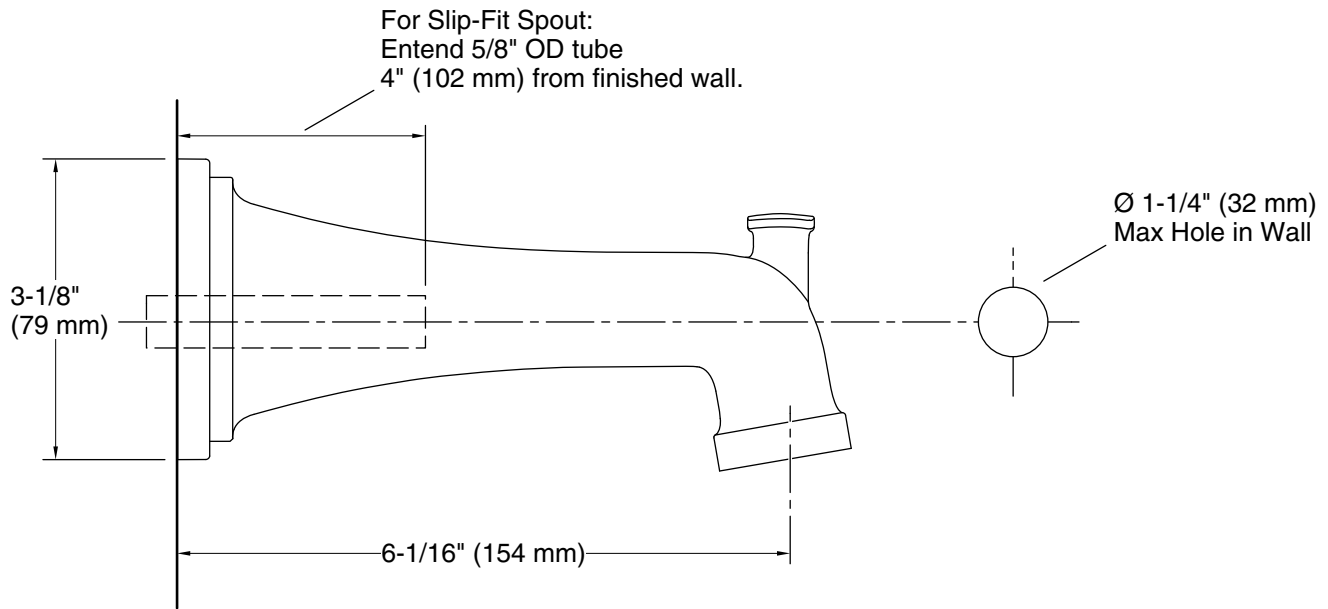

Technical Information

All product dimensions are nominal.

Spout:

Spout reach: 6-1/16" (154 mm)