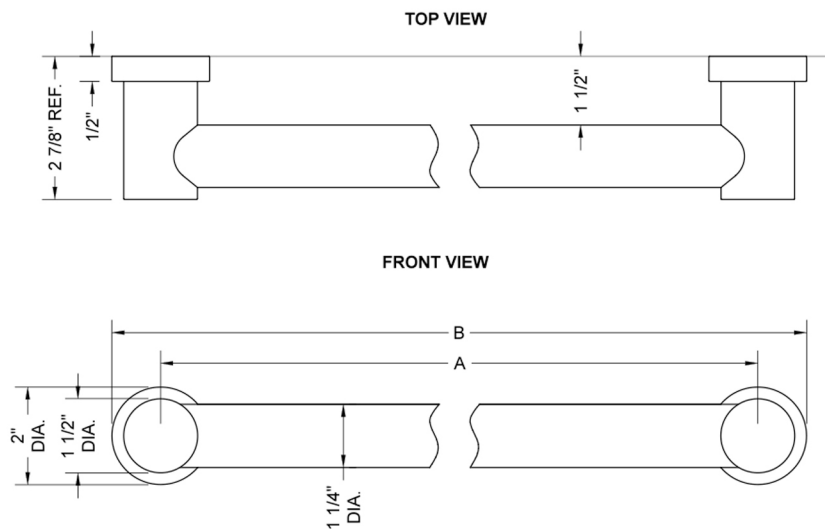

24" G40 Straight Grab Bar

Model #: G40-24-

FEATURES:

- ADA compliant when properly installed
- All brass construction, fully polished & plated
- Style to complement Contempo collection
- All grab bars can be custom sized. Contact JACLO for pricing & availability
- Optional handshower sliders and toilet paper/wash cloth holders can be added only upon initial order - must be factory installed
- NOT AVAILABLE in PG or SG for lengths of 42" or longer

SPECIFICATION DRAWING:

BRASS LUXURY GRAB BARS			
PART. #	DESCRIPTION	A	B
G40-12-XX	12" GRAB BAR	12"	14"
G40-16-XX	16" GRAB BAR	16"	18"
G40-18-XX	18" GRAB BAR	18"	20"
G40-24-XX	24" GRAB BAR	24"	26"
G40-32-XX	32" GRAB BAR	32"	34"
G40-36-XX	36" GRAB BAR	36"	38"
G40-42-XX	42" GRAB BAR	42"	44"
G40-48-XX	48" GRAB BAR	48"	50"