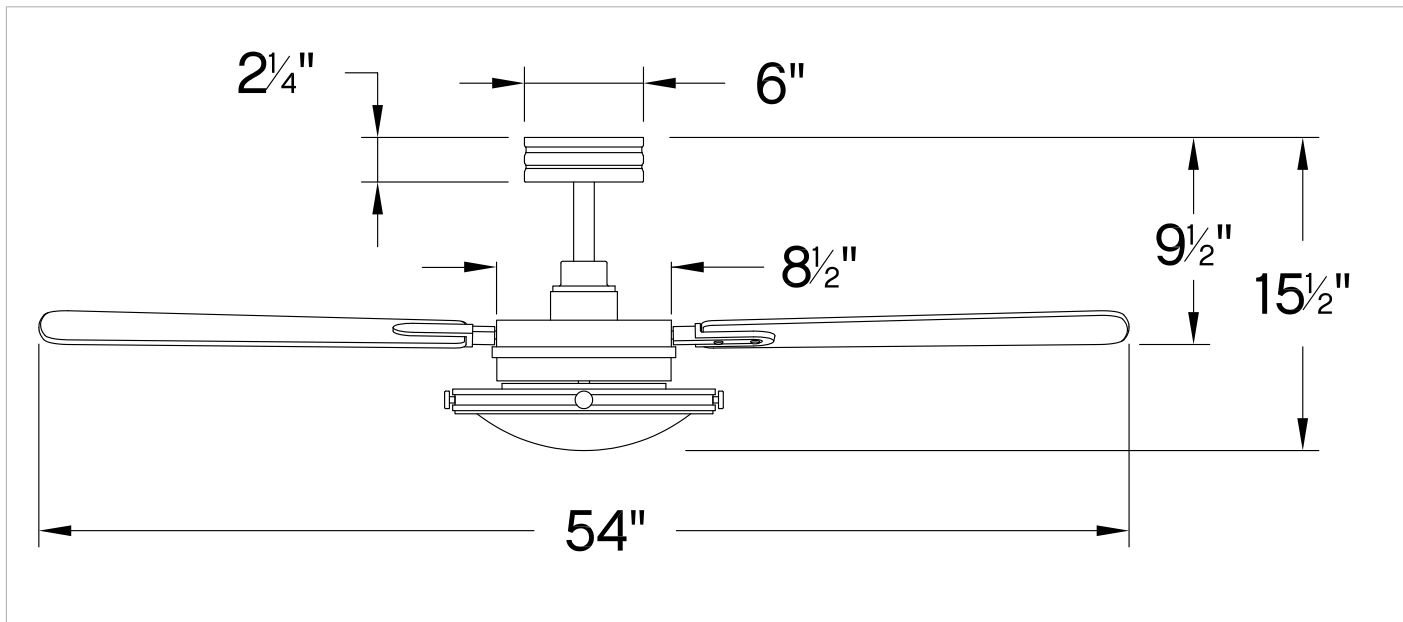

COLLIER 54" LED SMART FAN

903254FHB-LID

PERFORMANCE SPECIFICATIONS	STANDARD	
	HIGH SPEED	AVERAGE SPEED
Airflow	5426	3617
EnergyUse	34.1	20
EnergyCost	10	6
Efficiency	159	177
AMPS	0.45	0.25
RPMS	148	97