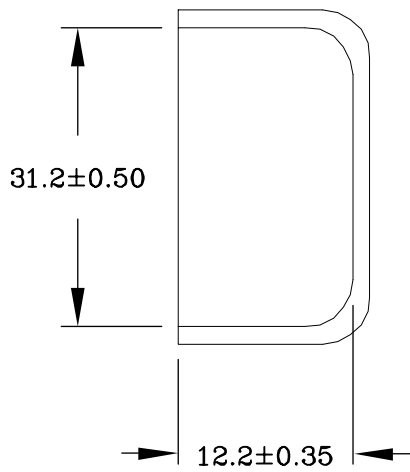

E

D

C

B

A

THIRD ANGLE PROJECTION

StarTech.com

GENERAL NOTES

DIMENSIONS ARE IN MM - DO NOT SCALE

THIS DOCUMENT CONTAINS CONFIDENTIAL, PROPRIETARY INFORMATION THAT IS PROPERTY OF STARTECH.COM

PRODUCT ID	CBMWWD3211E
------------	-------------

DESCRIPTION	20 Pack Cable Raceway End Cap for CBMWWD3211
-------------	--