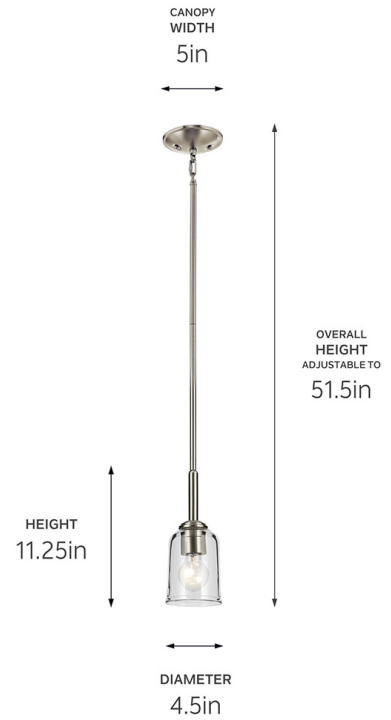

SPECIFICATIONS

Certifications/Qualifications

Prop65	No
DarkSky Approved	No
Location Rating	Dry
	kichler.com/warranty

Dimensions

Height	11.25"
Overall Height	51.5"
Weight	3.52 LBS
Canopy Width	5"
Canopy Depth	1.25"

Electrical

Input Voltage	120 V

Light Source

Light Source	Bulb
Lamp Included	Not Included
# Of Bulbs/LED Modules	1
Max Or Nominal Watt	100 W
Lamp Type	A19
Socket Type	E26 (Medium)
Dimmable	Yes
Dimmable Notes	Dimmable when used with dimmer switch (sold separately); when using LED bulbs, see bulb manufacturer dimming specifications.

Mounting/Installation

Interior/Exterior	Interior Product
Mounting Weight	1.98 LBS
Lead Wire Length	96
Wire Connectors	Wire Nuts

FIXTURE ATTRIBUTES

Housing/Glass

Primary Material	Steel
Shade Included	No
Max Stem Tilt	90 °

Product/Ordering Information

SKU	43674NICLR
Finish	Brushed Nickel
UPC	783927050531

Finishes

- Black
- Black
- Brushed Nickel
- Brushed Nickel
- Natural Brass
- Natural Brass
- Olde Bronze
- Olde Bronze

ALSO IN THIS FAMILY

43670NBRCLR