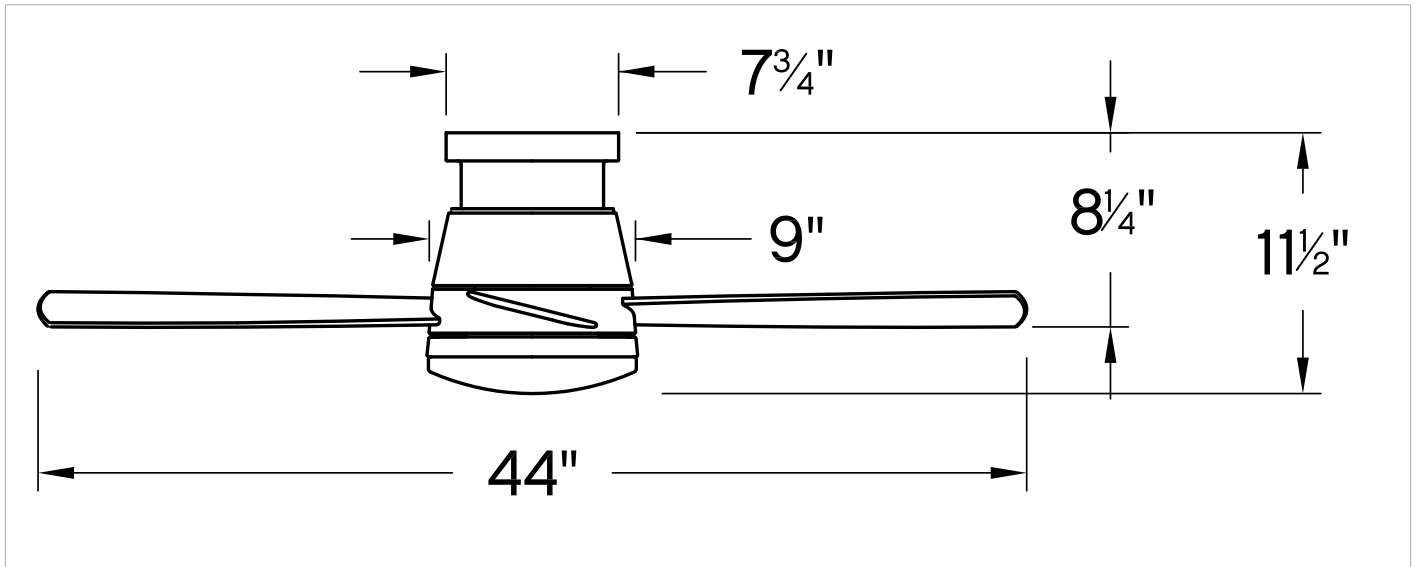

TREY 44" LED SMART FAN

902744FMM-LWD

PERFORMANCE SPECIFICATIONS	STANDARD	
	HIGH SPEED	AVERAGE SPEED
Airflow	4842	2918
EnergyUse	31.6	19
EnergyCost	9	5
Efficiency	152	154
AMPS	0.43	0.24
RPMS	260	153