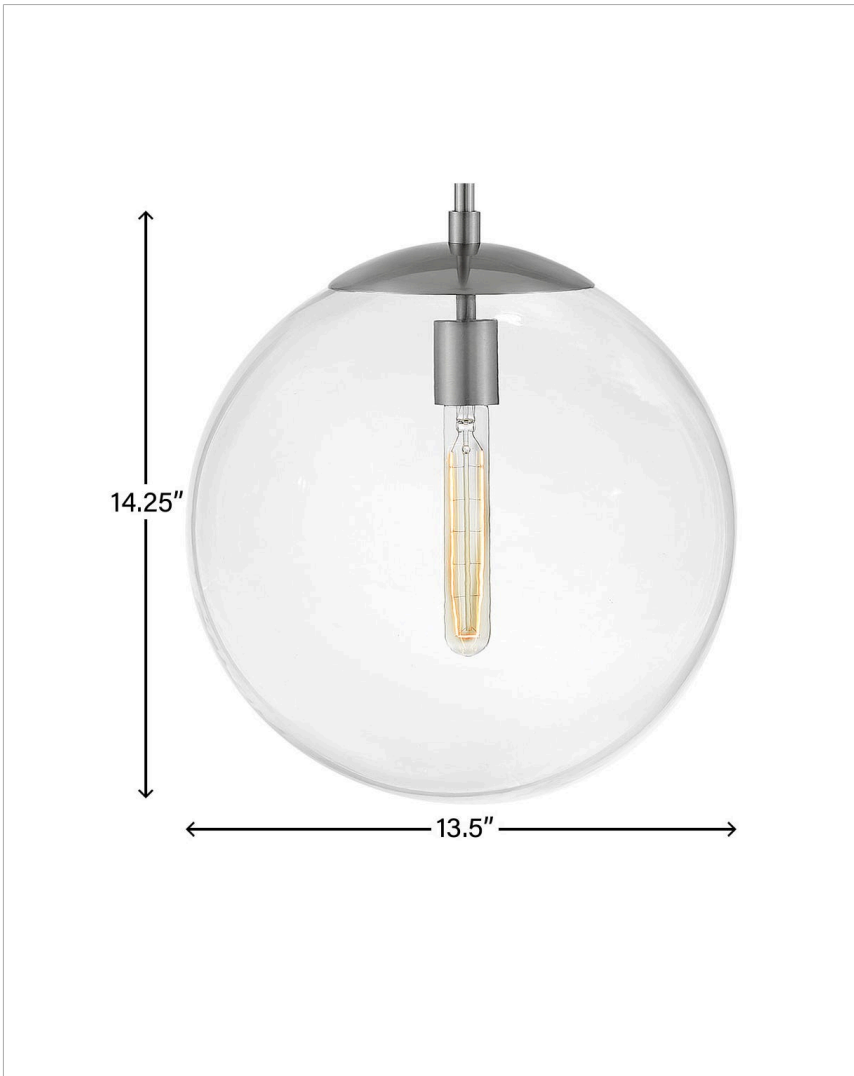

WARBY

3744PL

MEDIUM ORB PENDANT

Add a midcentury modern design pop to a multitude of spaces with Warby. Tailor Warby to your personal style by modifying the length of the stems or choose to install sconces with the globe either up or down. Vintage style bulbs are recommended.

DETAILS	
FINISH:	Polished Antique Nickel
MATERIAL:	Steel
GLASS:	Clear
SLOPE DEGREE:	90
DIMMABLE:	YES - WITH DIMMABLE LAMP (NOT INCLUDED)

DIMENSIONS	
WIDTH:	13.5"
HEIGHT:	14.3"
WEIGHT:	5.3lb

LIGHT SOURCE	
LIGHT SOURCE:	Socketed
WATTAGE:	1-12w Med. LED, 100w Equiv.
VOLTAGE:	120v

MOUNTING	
CANOPY:	5" Dia.
LEAD WIRE:	1 X 120"
MAX HEIGHT:	47

SHIPPING	
CARTON LENGTH:	25.8
CARTON WIDTH:	17.3
CARTON HEIGHT:	17.3
CARTON WEIGHT:	9.6

PRODUCT DETAILS:

- Can be hung on a sloped ceiling
- Includes (1) 6" stem and (2) 12" stems to customize hanging height
- Dry Rated