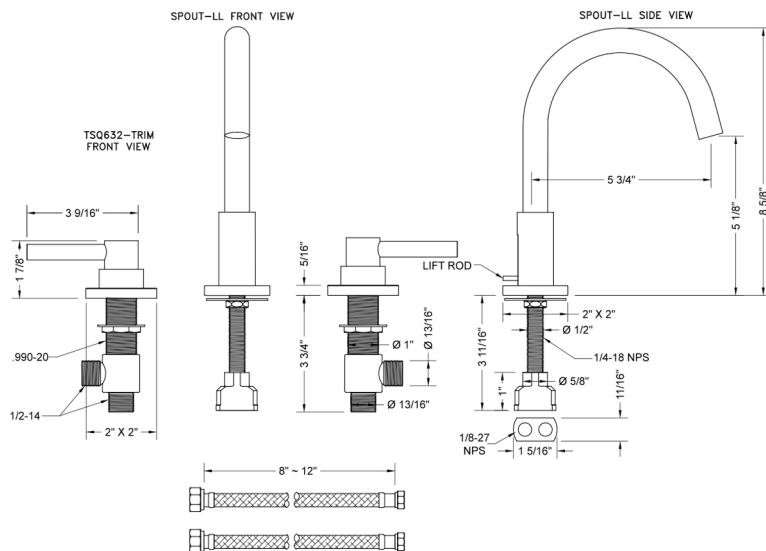

Uptown Contempo Faucet with Square Escutcheons & Low Lever Handles

Model #: 8881-TSQ632-

JACLO®

Confidence from start to finish.™

FEATURES:

- All brass 8" - 12" widespread faucet includes brass pop-up drain with overflow
- 1/4 turn ceramic valves
- Swivel Spout
- Available Flow Rates: 1.5, 1.2 & 0.5 GPM. Additional flow rate (aerator) options available. Contact JACLO.
- 5 3/4" spout reach center to center
- Spout Hole Size Min-Max: 1 1/2" - 1 7/8"
- Valve Hole Size Min-Max: 1 1/8" - 1 5/8"
- Countertop Thickness Min-Max: 9/16" - 2 1/8"
- For additional drain options refer to lavatory drain section or visit jaclo.com

AVAILABLE FINISHES:

Polished Chrome (PCH)	Satin Chrome (SC)	Bronze Umber (BU)
Satin Nickel (SN)	Pewter (PEW)	Caramel Bronze (CB)
Polished Nickel (PN)	Antique Brass (AB)	Antique Copper (ACU)
Oil-Rubbed Bronze (ORB)	Polished Brass (PB)	Polished Copper (PCU)
Vintage Bronze (VB)	Satin Brass (SB)	Matte Black (MBK)
Satin Gold (SG)	Polished Gold (PG)	Black Nickel (BKN)
White (WH)	Unlacquered Brass (ULB)	Satin Cooper (SCU)
Almond (ALD)	Amber (AMB)	Azure Blue (AZB)
Coral (COR)	Mint Green (GRN)	Stone Grey (GRY)
Lilac (LAC)	Light Blue (LBL)	Limon (LIM)
Plum (PLM)	Pink (PNK)	Red (RED)
Graphite (GPH)	Aged Unlacquered Brass (AUB)	

SPECIFICATION DRAWING:

AVAILABLE HANDLES:

COMPLIANCES:

Complies with: ASME A112.18.1-2012/CSA B125.1-12