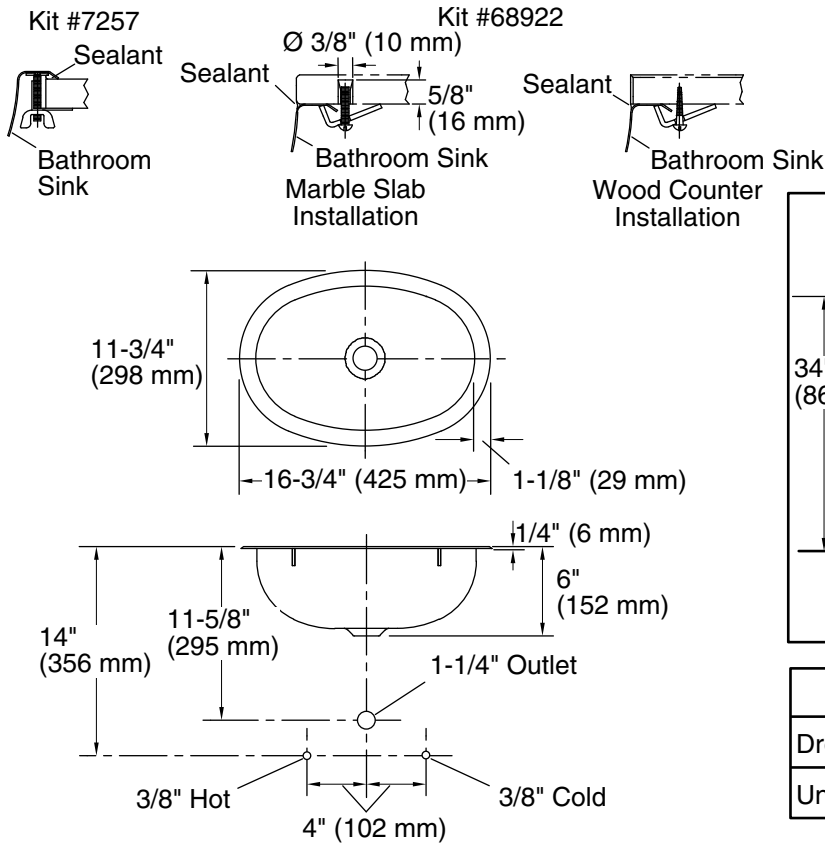

Note: Waterproof unprotected overhang area of the underside of wood counter.