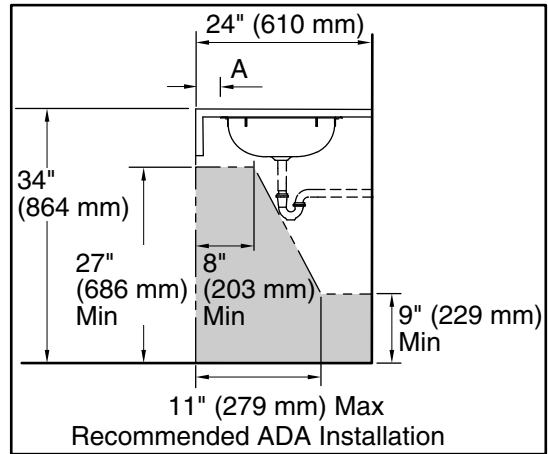

	A
Drop-in (shown)	7" (178 mm)
Under-mount	7-3/4" (197 mm)

### Technical Information

All product dimensions are nominal.

- Basin configuration: Single Bowl
- Bowl area (Only): Length: 15" (381 mm)  
 Width: 10" (254 mm)  
 Water depth: 5-1/2" (140 mm)
- With overflow: No
- Drain hole: 1-5/8" (41 mm)
- Template: 111579-7, required, included