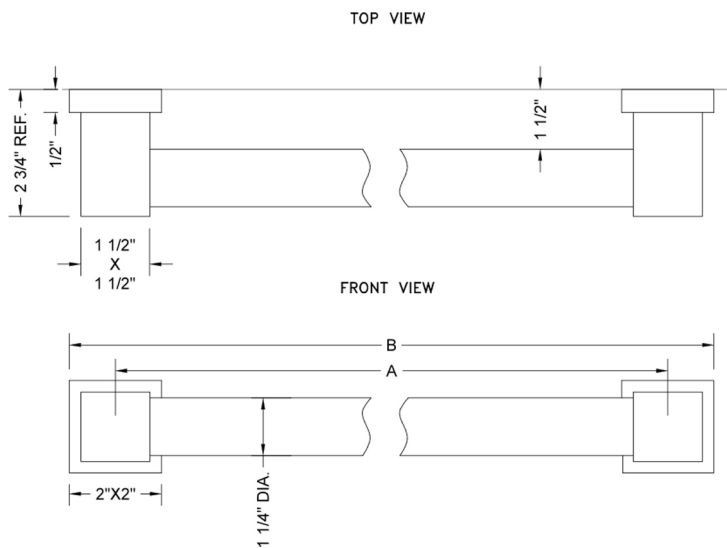

18" CUBIX® Straight Grab Bar

Model #: 4318-

FEATURES:

- ADA compliant when properly installed
- All brass construction, fully polished & plated
- Style to complement CUBIX® collection
- All grab bars can be custom sized. Contact JACLO for pricing & availability
- Optional handshower sliders and toilet paper/wash cloth holders can be added only upon initial order
- Not available in BKN, PCU, or PG
- NOT AVAILABLE in SG for lengths of 42" or longer

SPECIFICATION DRAWING:

BRASS LUXURY GRAB BARS			
PART. #	DESCRIPTION	A	B
4312-XXX	12" GRAB BAR	12"	14"
4316-XXX	16" GRAB BAR	16"	18"
4318-XXX	18" GRAB BAR	18"	20"
4324-XXX	24" GRAB BAR	24"	26"
4332-XXX	32" GRAB BAR	32"	34"
4336-XXX	36" GRAB BAR	36"	38"
4342-XXX	42" GRAB BAR	42"	44"
4348-XXX	48" GRAB BAR	48"	50"