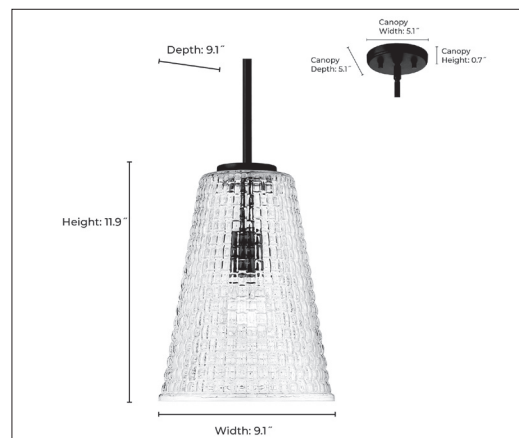

### DIMENSIONS

Width 9.1"  
Height 11.9"  
Depth 9.1"  
Canopy Width 5.1"  
Canopy Height 0.7"  
Canopy Depth 5.1"  
Stems Included (1 ea.) 6", 12" & 18"  
Wire 144"  
Weight 5.5 lbs

### ITEM NUMBER

SKUs  
20703 MB  
20703 PN  
20703 VB

20703 MB

20703 PN

20703 VB

Millennium Lighting  
105 Declaration Drive  
McDonough, GA 30253  
[www.millenniumlighting.com](http://www.millenniumlighting.com)