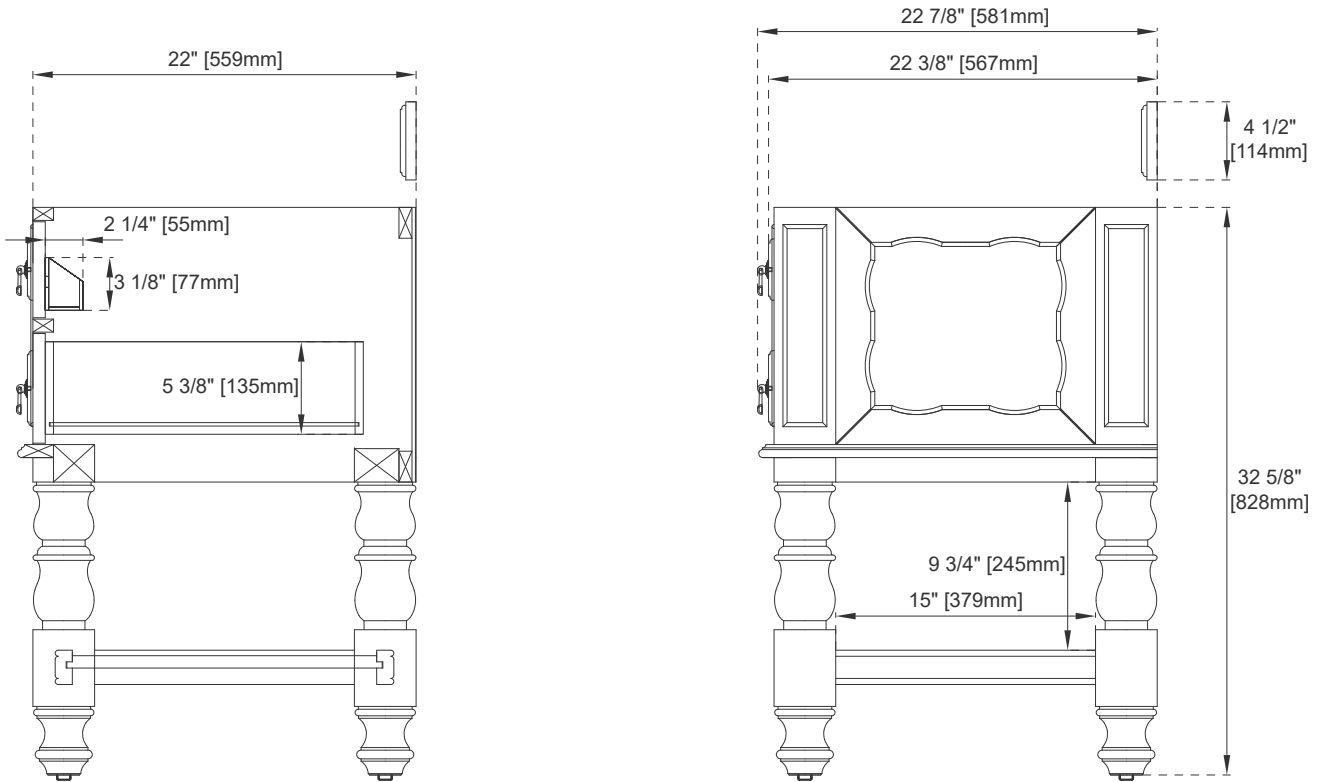

36" CASTILIAN VANITY

160-V36-ACG

160-V36-EG

JAMES MARTIN

VANITIES

Side View