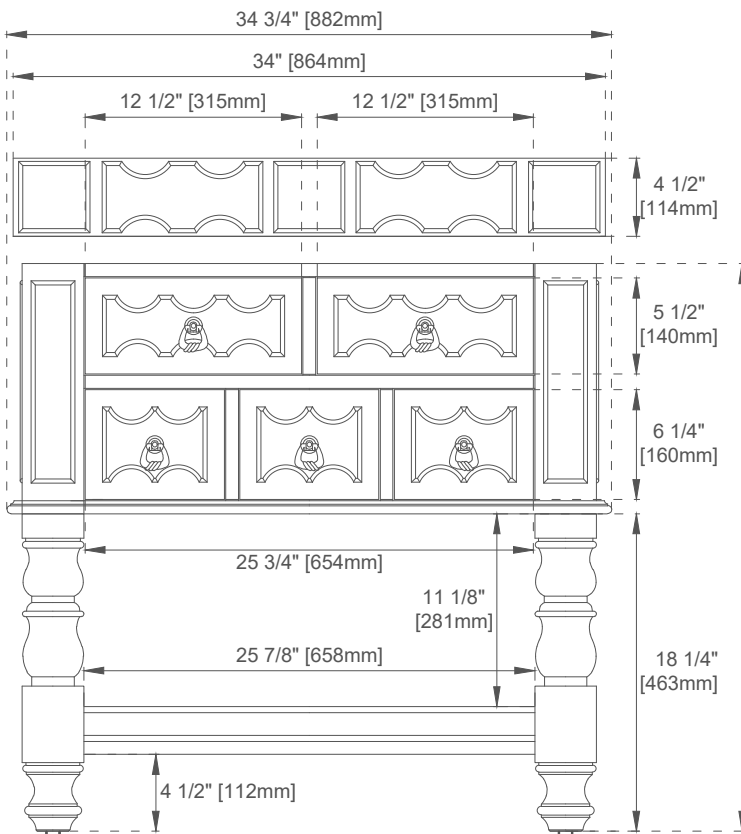

## Dimension

Width: 34-3/4"

Depth: 22-7/8"

Height: 32-5/8"

Rough-In Height: 21-1/2"

Visit website for warranty and installation information  
[www.jamesmartinvanities.com](http://www.jamesmartinvanities.com)

# 36" CASTILIAN VANITY

160-V36-ACG

160-V36-EG

# JAMES MARTIN VANITIES

Top View

Front View

ACG-Pull

EG-Pull

All dimensions are nominal

Diagrams are of cabinet only—James Martin Optional Countertops and sinks are not shown

Visit website for warranty and installation information  
[www.jamesmartinvanities.com](http://www.jamesmartinvanities.com)