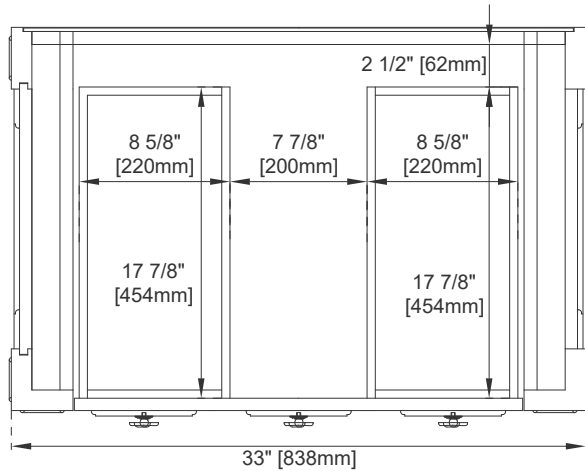

## Dimension

Width: 34-3/4"

Depth: 22-7/8"

Height: 32-5/8"

Rough-In Height: 21-1/2"

Visit website for warranty and installation information  
[www.jamesmartinvanities.com](http://www.jamesmartinvanities.com)

# JAMES MARTIN VANITIES

Top View

Front View

ACG-Pull

EG-Pull

All dimensions are nominal

Diagrams are of cabinet only—James Martin Optional Countertops and sinks are not shown

Visit website for warranty and installation information  
[www.jamesmartinvanities.com](http://www.jamesmartinvanities.com)