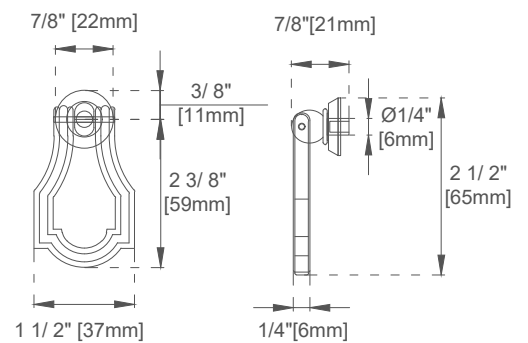

Joinery; EG- 15mm Poplar/English Dovetail Joinery;

Hardware Material and Finish: ACG-Zinc Alloy in Antique Bronze; EG-Zinc Alloy In Satin Nickel

Fits Drain Hole Size: 1 3/4"

Full Extension, Soft Close Glides

## Dimension

Width: 34-3/4"

Depth: 22-7/8"

Height: 32-5/8"

Rough-In Height: 21-1/2"

Visit website for warranty and installation information  
[www.jamesmartinvanities.com](http://www.jamesmartinvanities.com)

# JAMES MARTIN VANITIES

Top View

Front View

ACG-Pull

EG-Pull

All dimensions are nominal

Diagrams are of cabinet only—James Martin Optional Countertops and sinks are not shown

Visit website for warranty and installation information  
[www.jamesmartinvanities.com](http://www.jamesmartinvanities.com)

# JAMES MARTIN

VANITIES

Side View

Back View

All dimensions are nominal

Diagrams are of cabinet only—James Martin Optional Countertops and sinks are not shown

Visit website for warranty and installation information  
[www.jamesmartinvanities.com](http://www.jamesmartinvanities.com)