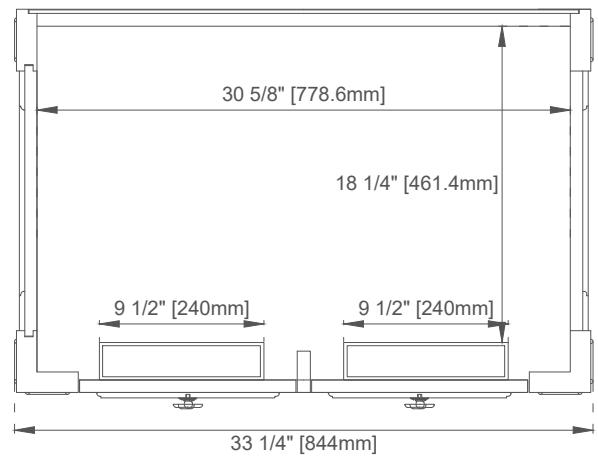

## Dimension

Width: 34-3/4"

Depth: 22-7/8"

Height: 32-5/8"

Rough-In Height: 21-1/2"

Visit website for warranty and installation information  
[www.jamesmartinvanities.com](http://www.jamesmartinvanities.com)

# JAMES MARTIN VANITIES

Top View

Front View

ACG-Pull

EG-Pull

All dimensions are nominal

Diagrams are of cabinet only—James Martin Optional Countertops and sinks are not shown

Visit website for warranty and installation information  
[www.jamesmartinvanities.com](http://www.jamesmartinvanities.com)