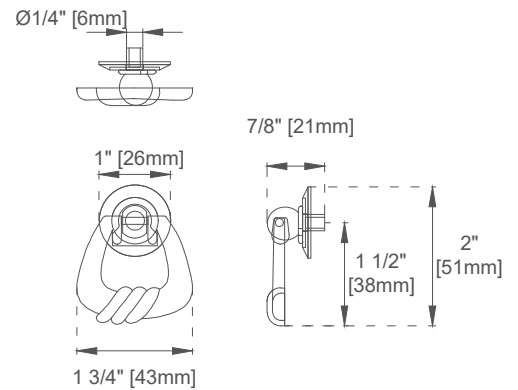

Joinery; EG- 15mm Poplar/English Dovetail Joinery;

Hardware Material and Finish: ACG-Zinc Alloy in Antique Bronze; EG-Zinc Alloy In Satin Nickel

Fits Drain Hole Size: 1 3/4"

Full Extension, Soft Close Glides

## Dimension

Width: 34-3/4"

Depth: 22-7/8"

Height: 32-5/8"

Rough-In Height: 21-1/2"

Visit website for warranty and installation information  
[www.jamesmartinvanities.com](http://www.jamesmartinvanities.com)

# 36" CASTILIAN VANITY

160-V36-ACG

160-V36-EG

# JAMES MARTIN VANITIES

Top View

Front View

ACG-Pull

EG-Pull

All dimensions are nominal

Diagrams are of cabinet only—James Martin Optional Countertops and sinks are not shown

Visit website for warranty and installation information  
[www.jamesmartinvanities.com](http://www.jamesmartinvanities.com)