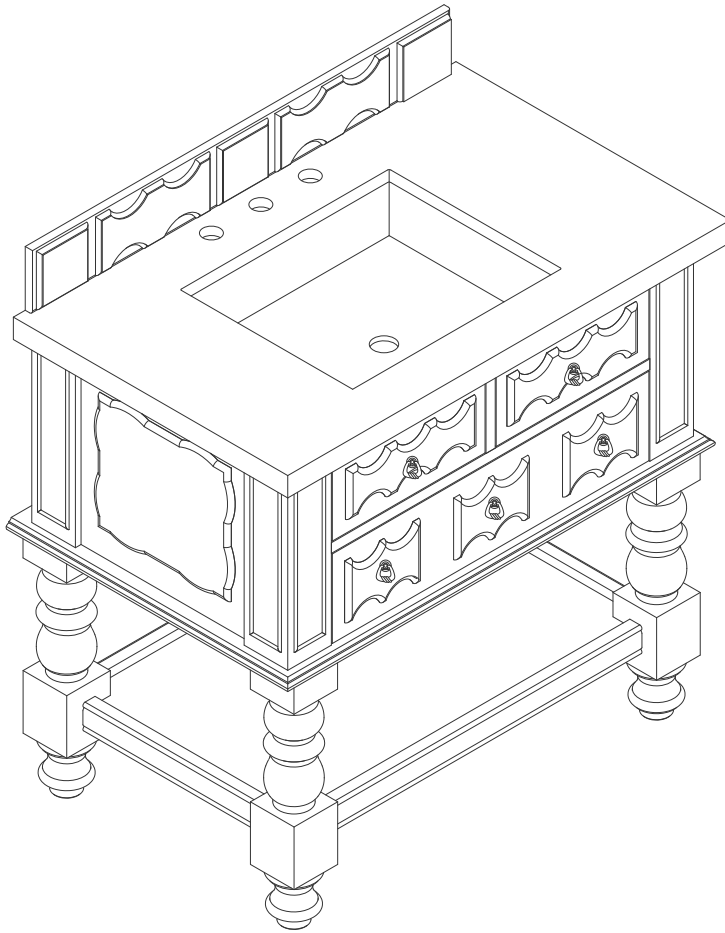

# 36" CASTILIAN VANITY

160-V36-ACG

160-V36-EG

**JAMES MARTIN**  
VANITIES

## Features and Materials

Solids: Soft Maple and Yellow Poplar

Veneers: Red Oak

Panels: Plywood

Installation Type: Floor Standing

Number of Basins: One, with optional 3cm top

Vanity Top Included: NO, Optional 3cm Tops Available with Sinks

Optional Wooden Backsplash

Overflow: Yes, Front Facing

Number of Doors: 0

Number of Drawers: One

Number of Tip Outs: Two

Assembly Type: Installation of Optional 3cm top

Drawer Box Material and Construction: ACG-12mm Plywood/English Dovetail

## Dimension

Width: 34-3/4"

Depth: 22-7/8"

Height: 32-5/8"

Rough-In Height: 21-1/2"

Visit website for warranty and installation information  
[www.jamesmartinvanities.com](http://www.jamesmartinvanities.com)