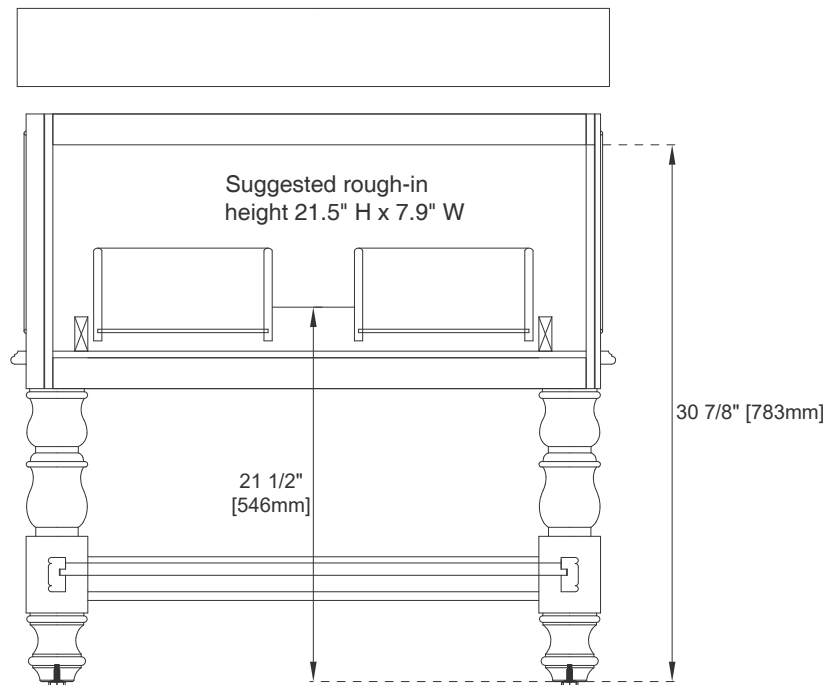

## Dimension

Width: 34-3/4"

Depth: 22-7/8"

Height: 32-5/8"

Rough-In Height: 21-1/2"

Visit website for warranty and installation information  
[www.jamesmartinvanities.com](http://www.jamesmartinvanities.com)

# JAMES MARTIN VANITIES

Top View

Front View

ACG-Pull

EG-Pull

All dimensions are nominal

Diagrams are of cabinet only—James Martin Optional Countertops and sinks are not shown

Visit website for warranty and installation information  
[www.jamesmartinvanities.com](http://www.jamesmartinvanities.com)

# 36" CASTILIAN VANITY

160-V36-ACG

160-V36-EG

# JAMES MARTIN

VANITIES

Side View

Back View

All dimensions are nominal

Diagrams are of cabinet only—James Martin Optional Countertops and sinks are not shown

Visit website for warranty and installation information  
[www.jamesmartinvanities.com](http://www.jamesmartinvanities.com)