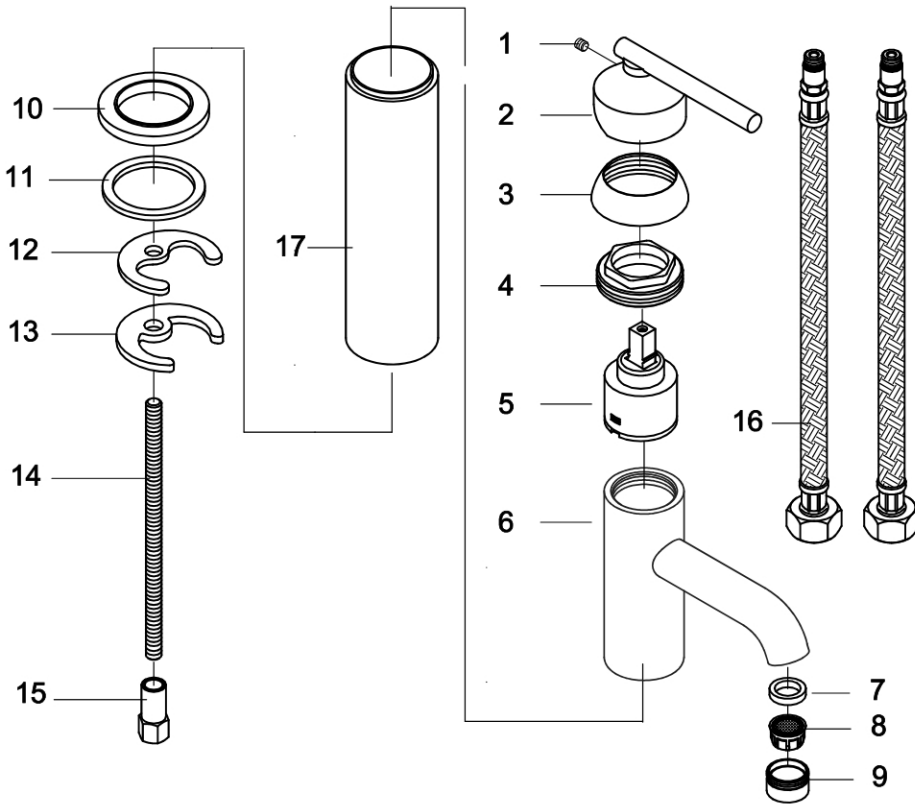

MAIDSTONE

www.MaidstoneSupply.com

Single Post Bathroom Sink Faucet

Part No: 124-SP2-ML

ITEM	PART NO.	DESCRIPTION	QTY	NOTE
01	RMNAB225-01	SET SCREW	1	SS-03001451
02	RMNAB225-02	HANDLE	1	310103
03	RMNAB225-03	CAP	1	BR-0610235
04	RMNAB225-04	ADJUSTING	1	BR-0610135
05	RMNAB225-05	CARTRIDGE	1	CC-35LPJ
06	RMNAB225-06	BODY	1	110101N
07	RMNAB225-07	WASHER	1	OR-L281
08	RMNAB225-08	FILTER	1	ABS-0103G10C
09	RMNAB225-09	AERATOR CAP	1	BR-0610601
10	RMNAB225-10	ESCUTSHEON	1	ZI-0210035
11	RMNAB225-11	O-RING	1	OR-A332
12	RMNAB225-12	WASHER	1	OR-M567
13	RMNAB225-13	WASHER	1	SS-0400101JT
14	RMNAB225-14	SCREW	1	SS-0400230
15	RMNAB225-15	SET NUT	1	BR-0610000
16	RMNAB225-16	HOSE	2	SS-400201YC
17	RMNAB225-17	TUBE	1	BR-0110001-2

Note: Rough-in dimensions may vary +/- 1/2" and are subject to change. No responsibility is assumed by Maidstone.