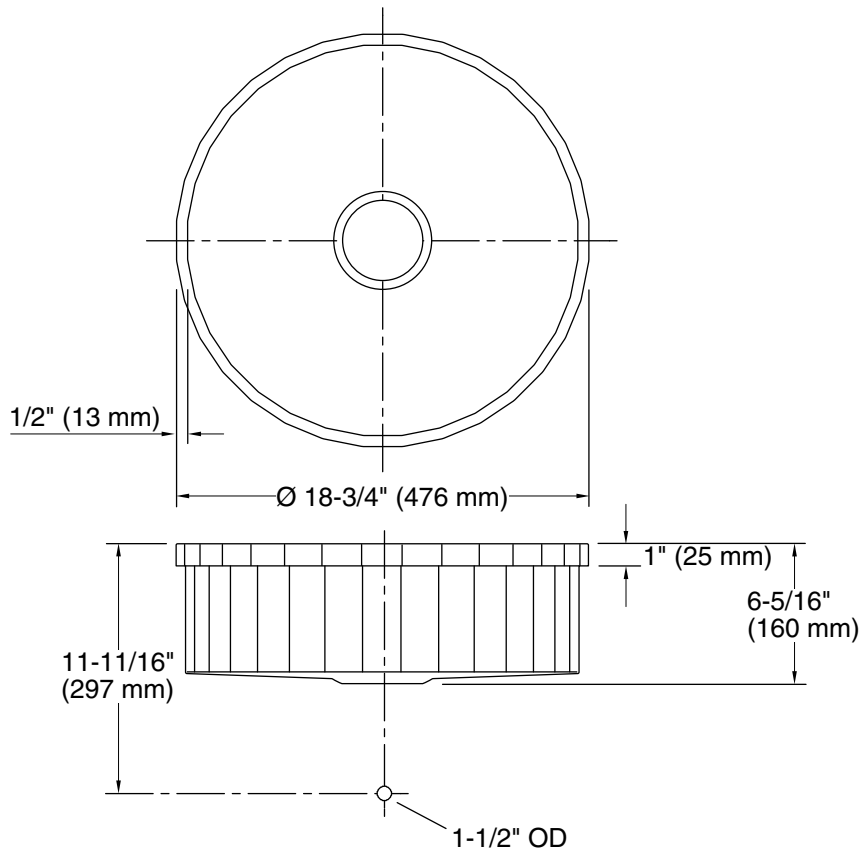

Technical Information

All product dimensions are nominal.

Basin configuration: Single Bowl
Min. base cabinet width: 21" (533 mm)

Bowl area (Only): Bowl depth: 6" (152 mm)

Drain hole: 3-5/8" (92 mm)

Template: 1220554-7, required, included

Notes

Install this product according to the installation instructions.

ADA compliant when installed to the specific requirements of these regulations.

ADA permits a parallel approach to wet bars.