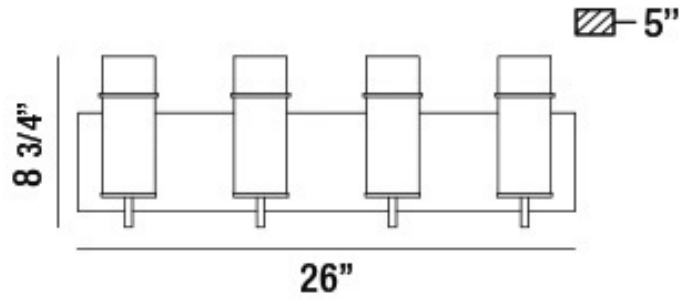

EUROfase

Pista, Vanity, 4Lt, 26", Matte Black, Clear Glass

Item No.
34135-039

JOB NAME:

DATE:

TYPE:

COMMENTS:

LIGHT INFORMATION

Light Type Bulb

Bulb Socket E26

Bulb Shape T10

Bulb Included Yes

CRI

Delivered Lumens

Colour Temperature (Kelvin) N/A

Average Hours LED (L70)

Number of Lights 4

Light Direction Ambient

Dimming Method Triac/Elv

Output Voltage 120

Current Type AC

LIGHT INFORMATION (CONT'D.)

Light Wattage 60

Total Wattage 240

DIMENSIONS & WEIGHT

Product Width (In)

Product Height (In) 8.75

Product Ext (In) 5

Product Diameter (In)

Product Weight (Lbs) 5.99

Product Length (In) 26

INSTALLATION