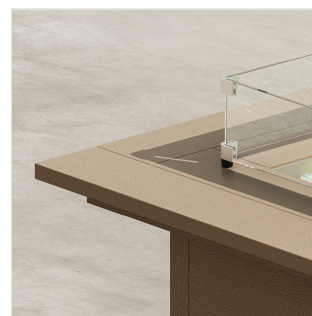

POLYWOOD®

Sustainable Outdoor Furniture

CLIMATETUFF™
MATERIALS

COLORSTAY™
TECHNOLOGY

MADE IN
THE USA

CONSCIOUSLY
CRAFTED

PW DESIGNER SERIES

Cube Fire Table

BRAND | PW Designer Series

COLLECTION | Fire Tables

SKU | PWDCTFM44S

SPECIFICATIONS

Weight	140.0 lbs
Width	43.88"
Height	22.75"
Depth	43.88"

AVAILABLE LUMBER COLORS