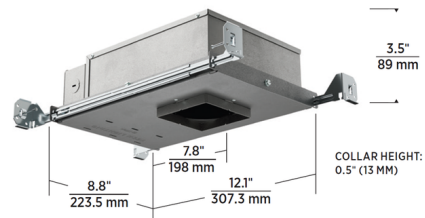

### Description

This Entra CL is an Adjustable Accent, Fixed Downlight, or Wall Wash new construction housing designed for use with an Entra CL 3 inch round flanged trim. The housing includes a 120-277V Universal driver, dimmable by standard reverse-phase, forward-phase, TRIAC, or 0-10V dimming (down to 5%). 277V is only compatible with 0-10V dimming. Trim options include an adjustable accent, fixed downlight, or wall wash. Damp-rated when used with an adjustable trim, wet-rated when used with a fixed downlight or wall wash trim. Notes: A complete fixture requires this housing and a trim, sold separately. The light module is included with the trim. The lumen output is not available for Warm Dim in 15W housing option.

### Specifications

REFLECTOR/BAFFLE COLOR	N/A
BODY FINISH	Galvanized Steel
WATTAGE	15W
DIMMER	Low Voltage Electronic
DIMENSIONS	12.1"W x 3.5"H x 8.8"D
BULB NOT INCLUDED	1 x LED/15W/120-277V LED

### Technical Information

APERTURE SHAPE	Round
HOUSING HEIGHT	3.5"
HOUSING TYPE	New construction IC Airtight
CEILING TYPE	Drywall with Trim
LUMENS/WATT	86.67
LUMINOUS FLUX	1300 lumens

Shown in galvanized steel