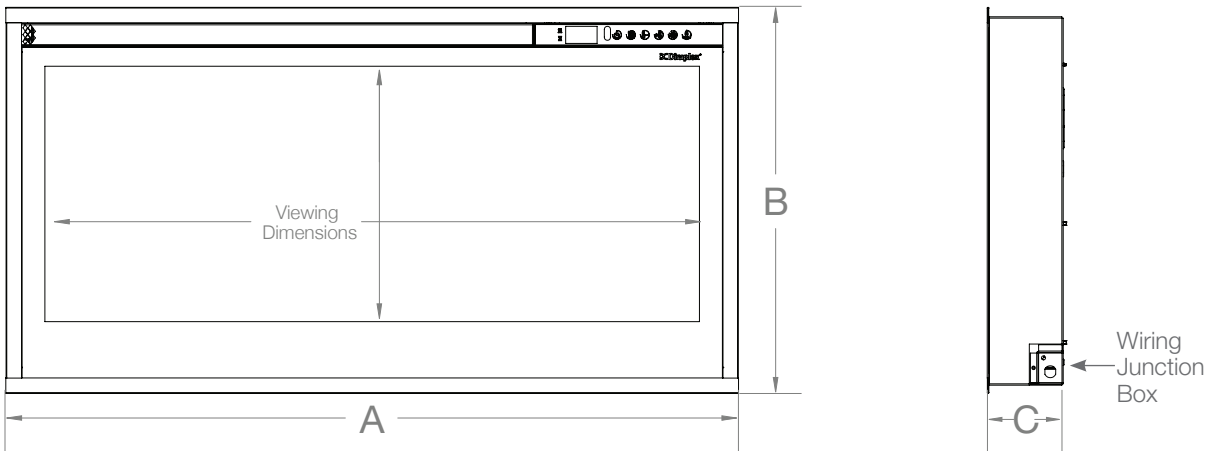

Features

-  **Multi-Fire® SL Effect**
Large, high-contrast flames feature a multi-layered color effect that creates a sense of depth. Color settings can be controlled independently or combined in one of the seven preset options.
-  **Media Accent Colors**
Choose from a variety of brilliant color themes or cycle through a range of colors using the custom mode, freezing on the hue of your choice.
-  **Customizable Flame**
The Multi-Fire technology allows you to adjust the speed of the flame to create the perfect atmosphere to suit your mood or room.
-  **Full Viewing Area**
A slim size doesn't mean sacrifice. This smart design delivers an impressive viewing height of 14" and includes mirror technology that creates a grand illusion of depth.
-  **Slim Design**
Installs flush into a 2"x4" wall for a seamless look or can be wall mounted (bracket included) for quick and easy installation.
-  **Flush Framing**
Removable factory-installed trim allows finish material right to the edge for a clean, flush finish.
-  **Air Circulation Mode**
A smart feature that moves room air to keep it fresher.
-  **Built-in Timer**
Automatically turns the unit off after up to 8 hours.
-  **Heat Management**
Enjoy the ambiance of a fire during the warmer months by deactivating the heater via the controls or hard disconnect the heater during installation when heat is not required.
-  **Smart Self-Diagnostics**
Integrated smart technology that works behind the scenes to enhance the performance of your fireplace by providing maintenance and operation feedback.
-  **Hardwire or Plug-in**
Hardwire to 120V power supply or purchase an optional 120V plug-in cord kit.

Multi-Fire[®] SL

42" Slim Linear Electric Fireplace

PLF4214-XS

Product Dimensions:

Product	A WIDTH (in/cm)	B HEIGHT (in/cm)	C DEPTH (in/cm)	VIEWING DIMENSION - WxH (in/cm)
PLF4214-XS	43-1/4 (109.8)	19-1/2 (49.7)	3-3/4 (9.7)	39-1/4 x 13 (99.7 x 33.0)