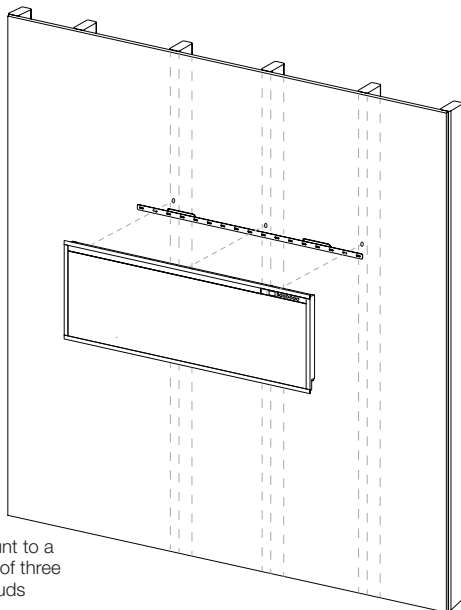

Multi-Fire[®] SL

42" Slim Linear Electric Fireplace

PLF4214-XS

Product Dimensions:

Product	A WIDTH (in/cm)	B HEIGHT (in/cm)	C DEPTH (in/cm)	VIEWING DIMENSION - WxH (in/cm)
PLF4214-XS	43-1/4 (109.8)	19-1/2 (49.7)	3-3/4 (9.7)	39-1/4 x 13 (99.7 x 33.0)

Framing:

Installation - 2 Mounting Options

Must mount to a minimum of three (3) wall studs

2 x 4 Framing
Framing dimensions:
43" (109.2 cm) W x
19" (48.3 cm) H x
3-1/2" (8.9 cm) D

NOTE:
The Firebox is not load bearing. Do not stack weight of the frame on top of the firebox.
It is recommended that the bottom of the unit be mounted between 20 in. (50.8 cm) and 40 in. (101.6 cm) from the ground to maintain an optimized viewing angle of the flame.