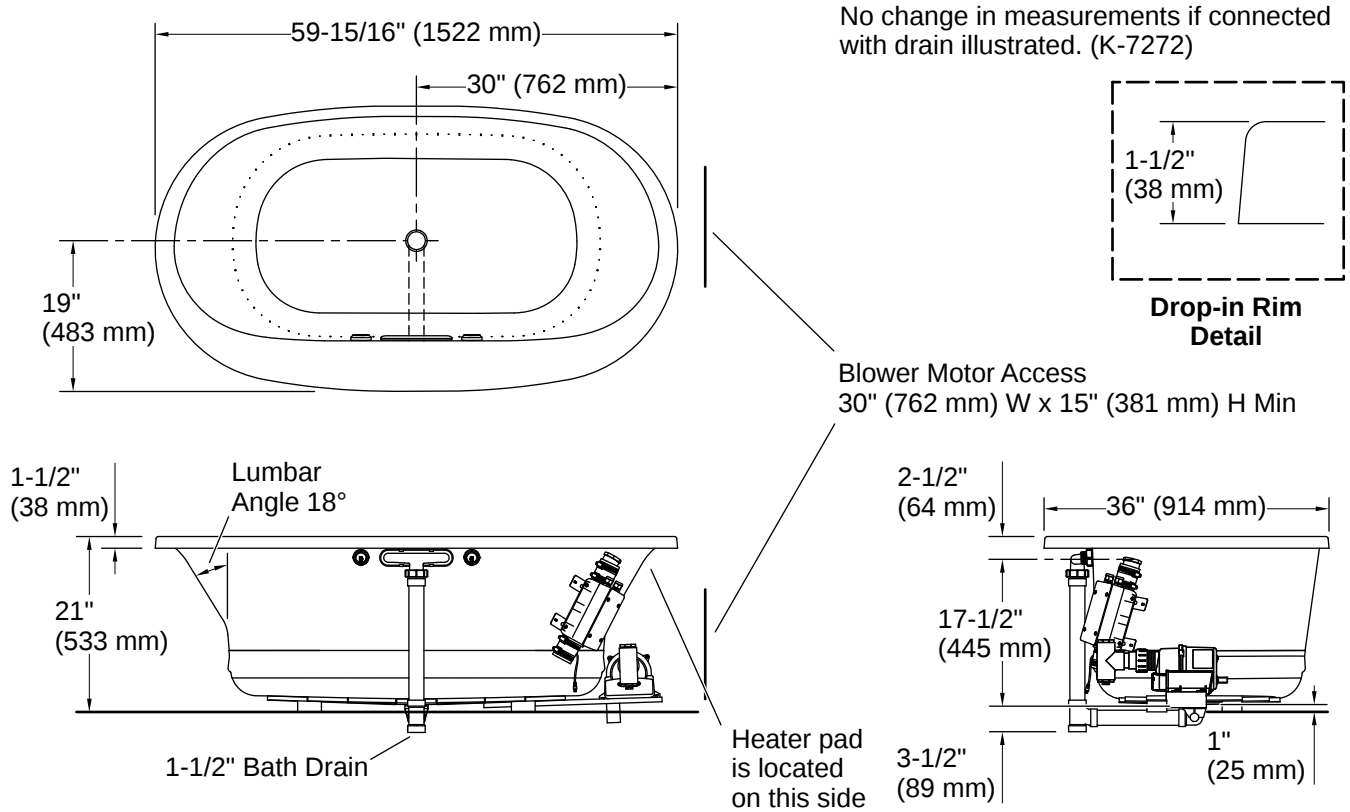

Installation

- Drop-in or undermount
- Center drain
- 120 V electrical requirement allows for easy installation with standard outlet
- Requires two dedicated circuits
- Requires Clearflo slotted overflow bath drain (sold separately)

Installation Notes

Install this product according to the installation instructions.

Measure your actual product for rough-in details.

The hot water supply should be 70% of the capacity of the bath or greater. Installations will vary.