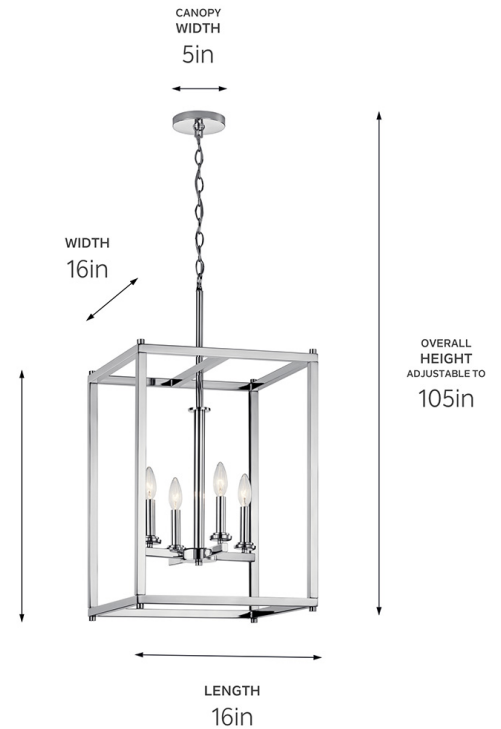

SPECIFICATIONS

Certifications/Qualifications

Prop65	No
Location Rating	Dry kichler.com/warranty

Dimensions

Height	31"
Overall Height	105"
Length	16"
Width	16"
Weight	12.5 LBS
Canopy Width	5"
Canopy Depth	1"
Chain/Stem Length	72"

Electrical

Input Voltage	120 V

Light Source

Light Source	Bulb
Lamp Included	Not Included
# Of Bulbs/LED Modules	4
Max Or Nominal Watt	60 W
Lamp Type	B
Socket Type	E12 (Candelabra)
Dimmable	Yes
Dimmable Notes	Dimmable when used with dimmer switch (sold separately); when using LED bulbs, see bulb manufacturer dimming specifications.

Mounting/Installation

Interior/Exterior	Interior Product
Mounting Weight	12.5 LBS
Modular	No
Lead Wire Length	120

FIXTURE ATTRIBUTES

Housing/Glass

Primary Material	Steel
Shade Included	No

Product/Ordering Information

SKU	43998CH
Finish	Chrome
UPC	783927518857

Finishes

- Black
- Brushed Nickel
- Chrome
- Natural Brass
- Olde Bronze