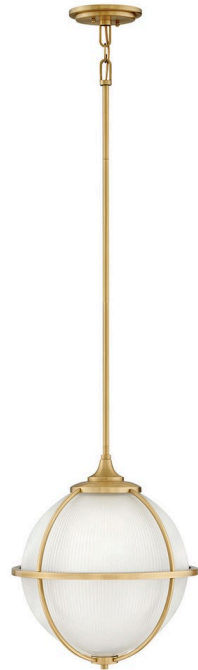

ODEON

4744SA

MEDIUM ORB PENDANT

Inspired by the stylish Tribeca brasserie, Odeon elicits a fashionable, urban feel that is both modern and timeless. The metal frame follows the contour of the holophane sphere, inspiring perfection in any setting.

DETAILS	
FINISH:	Satin Brass
MATERIAL:	Steel
GLASS:	Etched Holophane
SLOPE DEGREE:	90
DIMMABLE:	YES - WITH DIMMABLE LAMP (NOT INCLUDED)

DIMENSIONS	
WIDTH:	15"
HEIGHT:	18"
WEIGHT:	17.2lb

LIGHT SOURCE	
LIGHT SOURCE:	Socketed
WATTAGE:	3-7w Med. LED, 100w Equiv.
VOLTAGE:	120v

MOUNTING	
CANOPY:	6" Dia.
LEAD WIRE:	1 X 120"
MAX HEIGHT:	54.3

SHIPPING	
CARTON LENGTH:	17.3
CARTON WIDTH:	17.3
CARTON HEIGHT:	20.3
CARTON WEIGHT:	21.1

15" Dia.

18" H

PRODUCT DETAILS:

- Can be hung on a sloped ceiling
- Includes (1) 6" stem and (2) 12" stems to customize hanging height
- Dry Rated
- Angular lines, a bold finish, simple shape and sturdy details merge for a robust but pared down industrial design