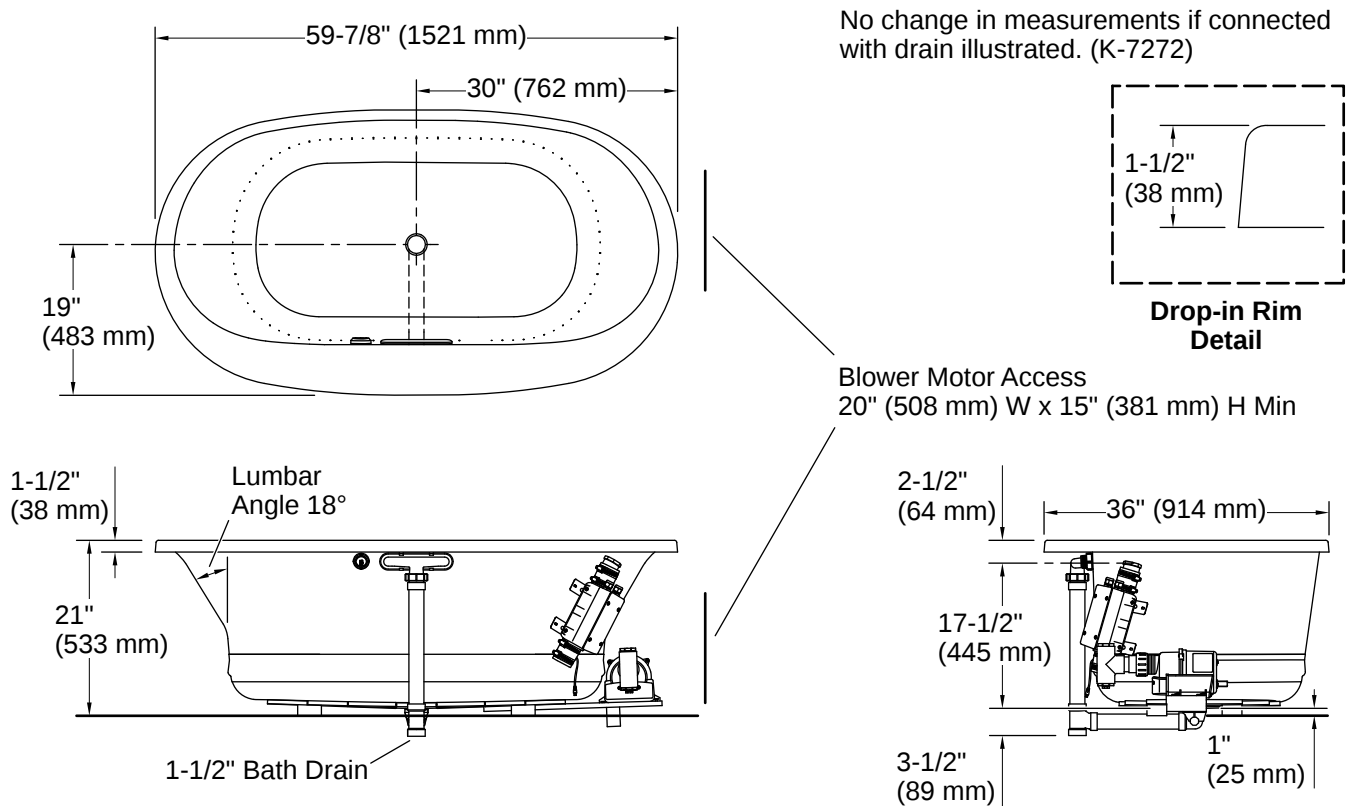

Technical Information

All product dimensions are nominal.

Drain Location:	Center
Drain Hole Diameter:	2" (51 mm)
Basin Area, Bottom:	43" x 25-5/8" (1093 mm x 651 mm)
Basin Area, Top:	55-9/16" x 28-3/8" (1411 mm x 720 mm)
Water Depth:	16-5/16" (415 mm)
Water Capacity:	72.017 gal (272.6 L)
Minimum Floor Load:	47.4 lbs/ft ²
Weight:	110 lbs (49.9 kg)

Installation

- Drop-in or undermount
- Center drain
- 120 V electrical requirement allows for easy installation with standard outlet
- Requires one dedicated circuit
- Requires Clearflo slotted overflow bath drain (sold separately)

Installation Notes

Install this product according to the installation instructions.

Measure your actual product for rough-in details.

The hot water supply should be 70% of the capacity of the bath or greater. Installations will vary.