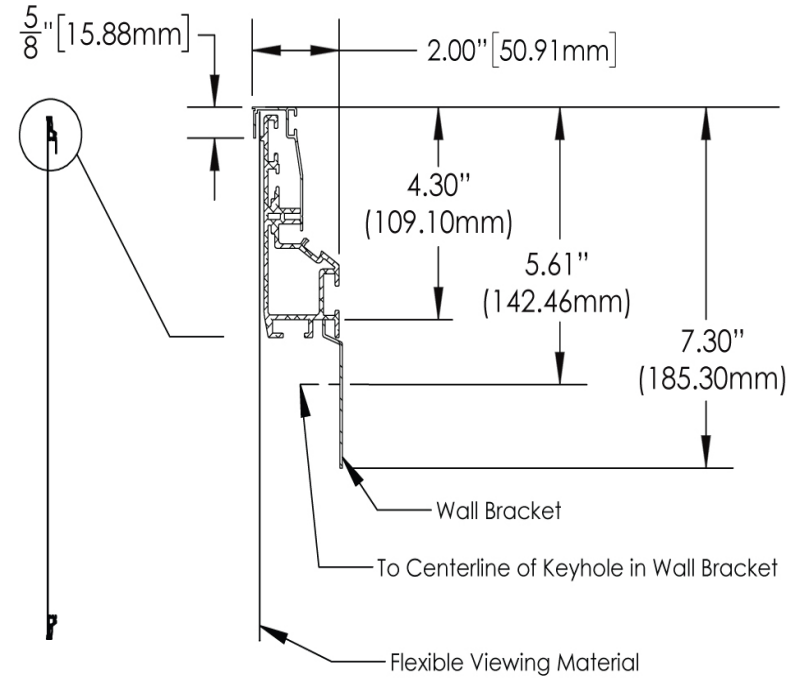

Base Model-Options: ZPT110BD8-NA-VVNA-SU-NA

Aspect Ratio: 16:9

Material: Black Diamond .8

Retail: \$4,488.00

x _____ Date _____

Acceptance Signature

Date

Quote good for 60 days from 7-7-2021. Shipping not included in quoted price. All Motorized screen sales are final. Returns or exchanges will not be accepted.

Measurements

Diagonal	A	110.0000"
Width	B	95.8750"
Height	C	53.9375"
Total Width	D	97.0625"
Max Height	E	55.1250"

Shipping Dims

Ship Length	103"
Ship Width	13"
Ship Height	13"
Ship Weight	74 lbs.

Options

- Bezel Frame: Small
- Bezel Color: Velvet
- Assembly Option: Un-assembled
- Number of Mounting Brackets: 2
- Mount Style: Wall
- Crate: No