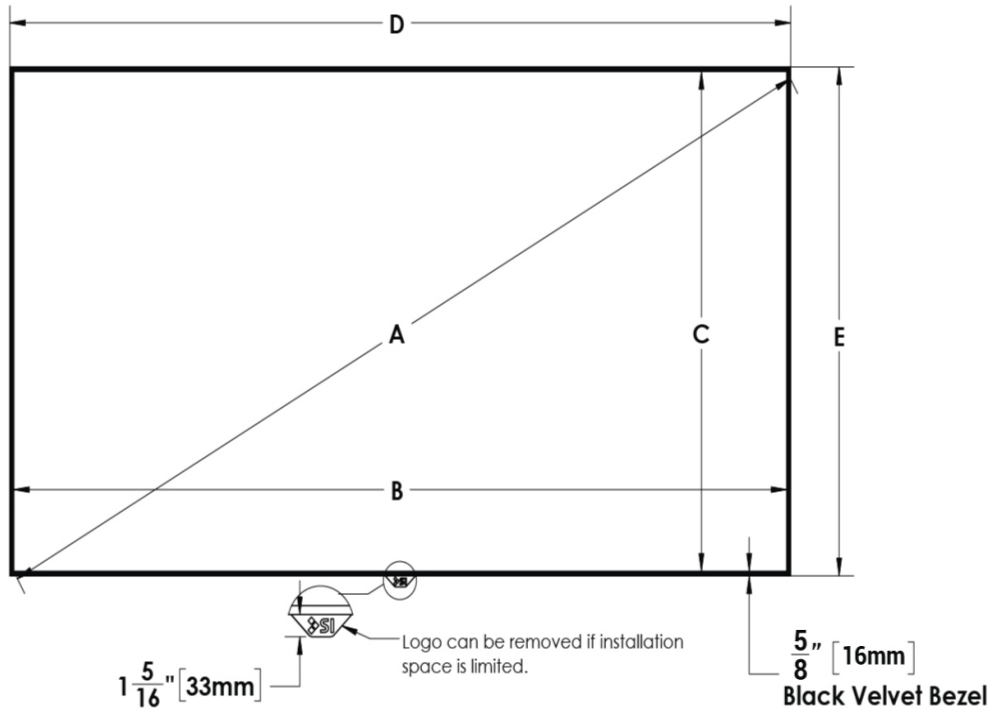

Measurements

Diagonal	A	110.0000"
Width	B	95.8750"
Height	C	53.9375"
Total Width	D	97.0625"
Max Height	E	55.1250"

Shipping Dims

Ship Length	103"
Ship Width	13"
Ship Height	13"
Ship Weight	74 lbs.

Options

- Bezel Frame: Small
- Bezel Color: Velvet
- Assembly Option: Un-assembled
- Number of Mounting Brackets: 2
- Mount Style: Wall
- Crate: No