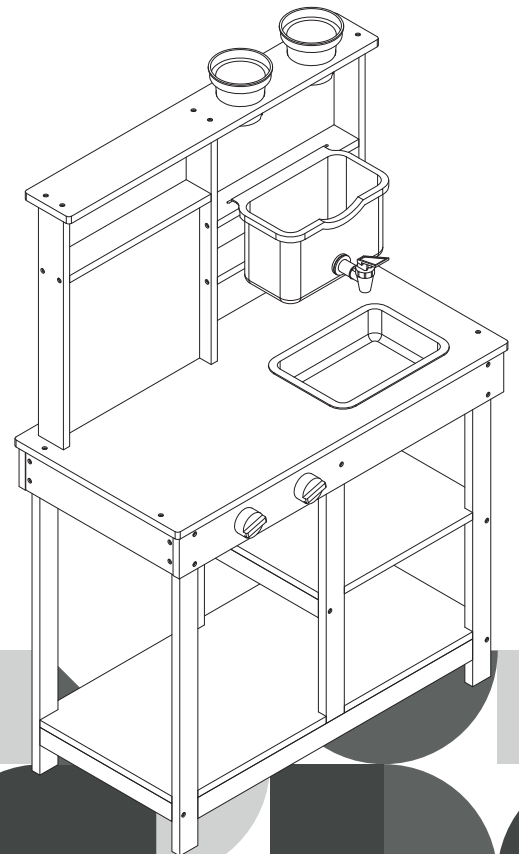

Extended Warranty
Sign Up

E-1

Welcome to a
world of imagination,
fun and learning.

T-OD-0115A

Clover Wooden Play Mud
Kitchen - Natural

⚠ WARNING

CHOKING HAZARD - Small Parts
Not for children under 3 years
The product is to be assembled
by an adult.