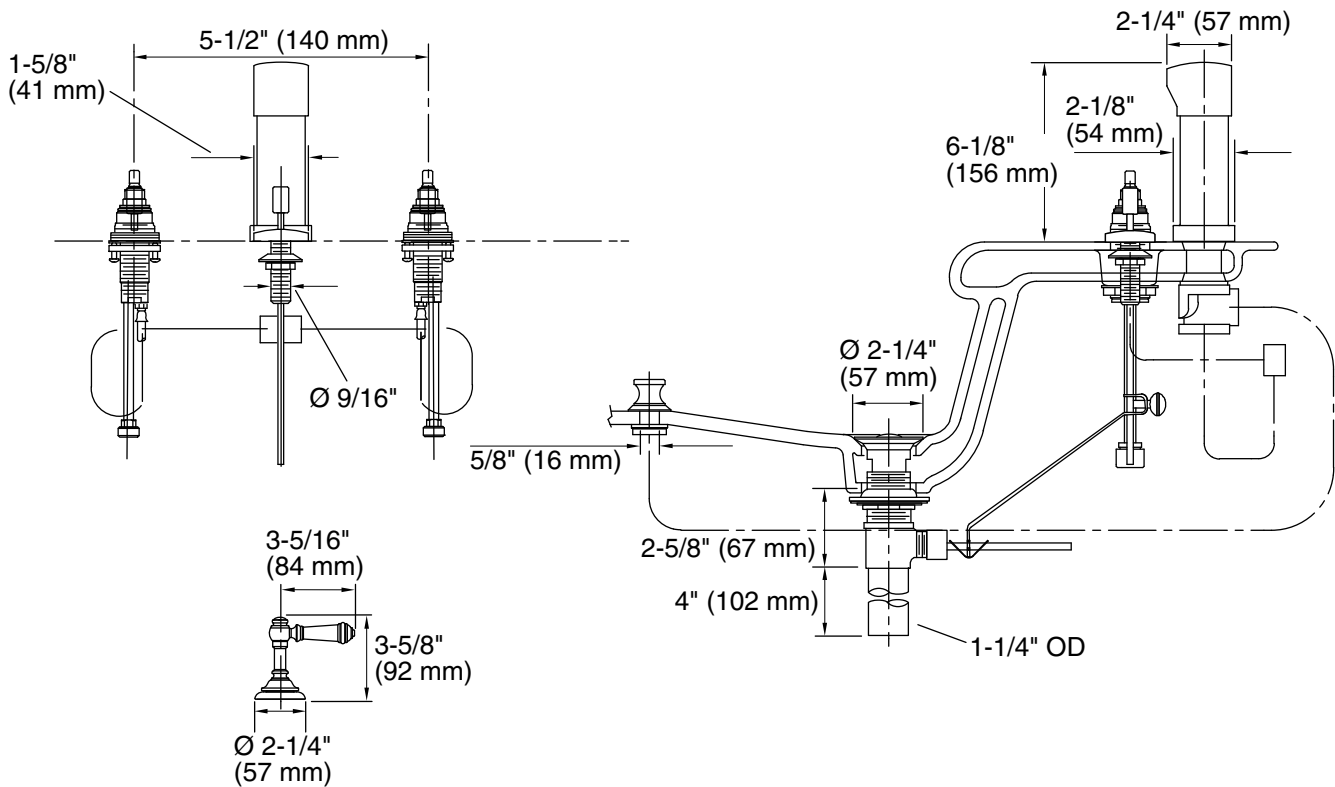

Features

- Two Lever handles offer separate control of hot and cold water
- UltraGlide® valves with dry-stem technology are designed to eliminate common leak paths and provide smooth, effortless control
- Fixture-mount vacuum breaker
- Vertical spray delivers gentle, localized stream of water
- Includes vertical spray and pop-up drain with 1-1/4" (32 mm) tailpiece
- Coordinates with other products in the Artifacts collection

Material

- Premium metal construction for durability and reliability
- KOHLER finishes resist corrosion and tarnishing

Installation

- Fixture mount

Recommended Products/Accessories

- K-23726 Drain treatment
- K-72567 18" Towel Bar
- K-72568 24" Towel Bar
- K-72570 24" Double Towel Bar
- K-72571 Towel Ring
- K-72572 Robe Hook
- K-72573 Pivoting toilet paper holder
- K-72576 Toilet paper carriage

Technical Information

All product dimensions are nominal.

Drain included: Yes

Spout:

Handshower rated max flow: 2 gal/min (7.6 l/min)

Notes

Install this product according to the installation instructions.