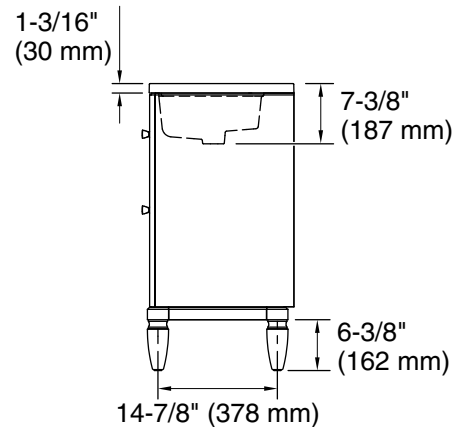

Features

- One full-extension 12-3/4" (325 mm) drawer with soft-close side-mount slides
- Three-way adjustable slow-close door hinges for easy cabinet access
- 18" (457 mm) cabinet interior provides ample storage space
- Finish-matched cabinet interior offers generous clearance for plumbing
- Customize your storage with optional accessories such as floor liners, drawer organizers, and perfectly sized containers (sold separately)
- Brushed Nickel hardware included on the White and Slate Grey vanities
- Coordinates with Pure White (PWH) quartz side splash (sold separately)
- Pure White (PWH) quartz vanity top adds beauty and long-lasting durability

1WX	Slate Grey
-----	------------

Waste Pipe Location Information

Technical Information

All product dimensions are nominal.

Lighting included: No

Notes

Install this product according to the installation instructions.