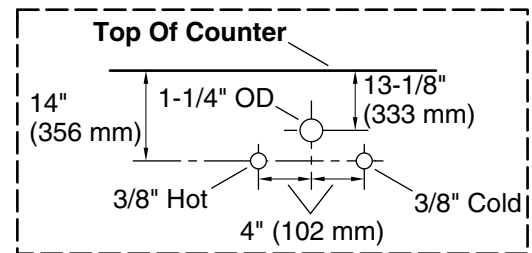

Features

- One full-extension 12-3/4" (325 mm) drawer with soft-close side-mount slides
- Three-way adjustable slow-close door hinges for easy cabinet access
- 18" (457 mm) cabinet interior provides ample storage space
- Finish-matched cabinet interior offers generous clearance for plumbing
- Customize your storage with optional accessories such as floor liners, drawer organizers, and perfectly sized containers (sold separately)
- Brushed Nickel hardware included on the White and Slate Grey vanities
- Coordinates with Pure White (PWH) quartz side splash (sold separately)
- Pure White (PWH) quartz vanity top adds beauty and long-lasting durability

1WX	Slate Grey
-----	------------

Waste Pipe Location Information

Technical Information

All product dimensions are nominal.

Lighting included: No

Notes

Install this product according to the installation instructions.