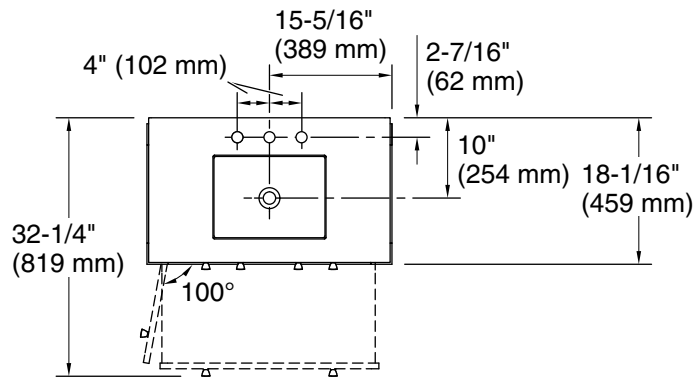

Features

- One full-extension 12-3/4" (325 mm) drawer with soft-close side-mount slides
- Three-way adjustable slow-close door hinges for easy cabinet access
- 18" (457 mm) cabinet interior provides ample storage space
- Finish-matched cabinet interior offers generous clearance for plumbing
- Customize your storage with optional accessories such as floor liners, drawer organizers, and perfectly sized containers (sold separately)
- Brushed Nickel hardware included on the White and Slate Grey vanities
- Coordinates with Pure White (PWH) quartz side splash (sold separately)
- Pure White (PWH) quartz vanity top adds beauty and long-lasting durability

1WX	Slate Grey
-----	------------

Waste Pipe Location Information

Technical Information

All product dimensions are nominal.

Lighting included: No

Notes

Install this product according to the installation instructions.