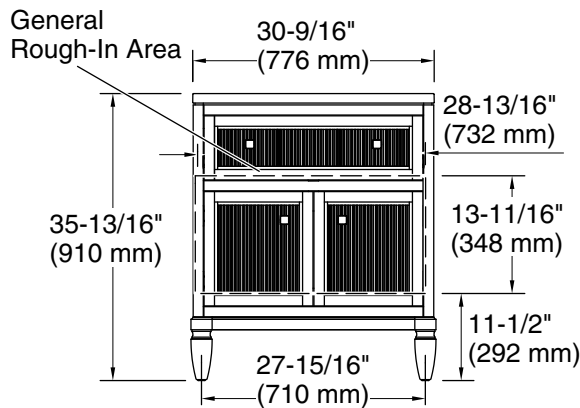

Features

- One full-extension 12-3/4" (325 mm) drawer with soft-close side-mount slides
- Three-way adjustable slow-close door hinges for easy cabinet access
- 18" (457 mm) cabinet interior provides ample storage space
- Finish-matched cabinet interior offers generous clearance for plumbing
- Customize your storage with optional accessories such as floor liners, drawer organizers, and perfectly sized containers (sold separately)
- Brushed Nickel hardware included on the White and Slate Grey vanities
- Coordinates with Pure White (PWH) quartz side splash (sold separately)
- Pure White (PWH) quartz vanity top adds beauty and long-lasting durability

1WX	Slate Grey
-----	------------

Waste Pipe Location Information

Technical Information

All product dimensions are nominal.

Lighting included: No

Notes

Install this product according to the installation instructions.