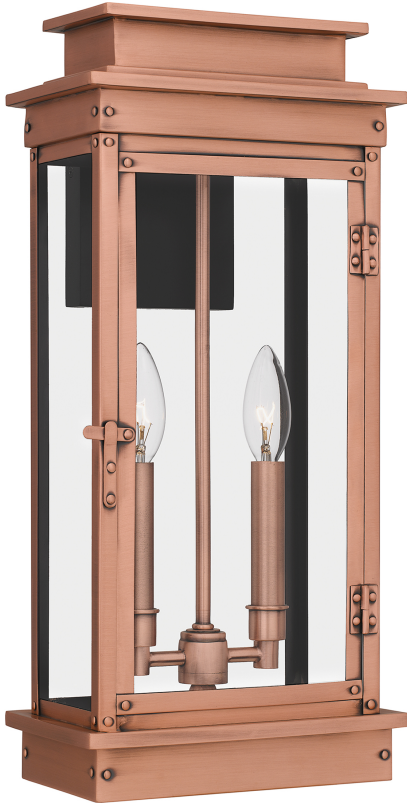

## NOE8409AC

Noelle Outdoor Lantern  
Aged Copper

QUOIZEL  
LIGHTING

### DIMENSIONS

Dimensions: 8.75" W x 19.00" H x 6.25" D

Backplate Dimensions: 7.00"H x 4.50"W

HCWO: 3.5"

Weight: 8.44 lbs

### DETAILS

Material: ALUMINUM

Glass/Shade Description: Clear Tempered  
Glass - Glass

Shade 2 Description: clear tempered glass

### LAMPING

Light Source: Socketed

Bulb Included: No

Bulb Type: CAND BASE B10

Bulb Quantity: 2

Watts per Bulb: 60