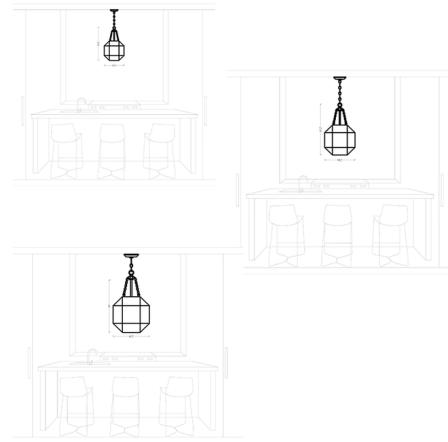

CLICK TO VIEW PRODUCT

Notes: