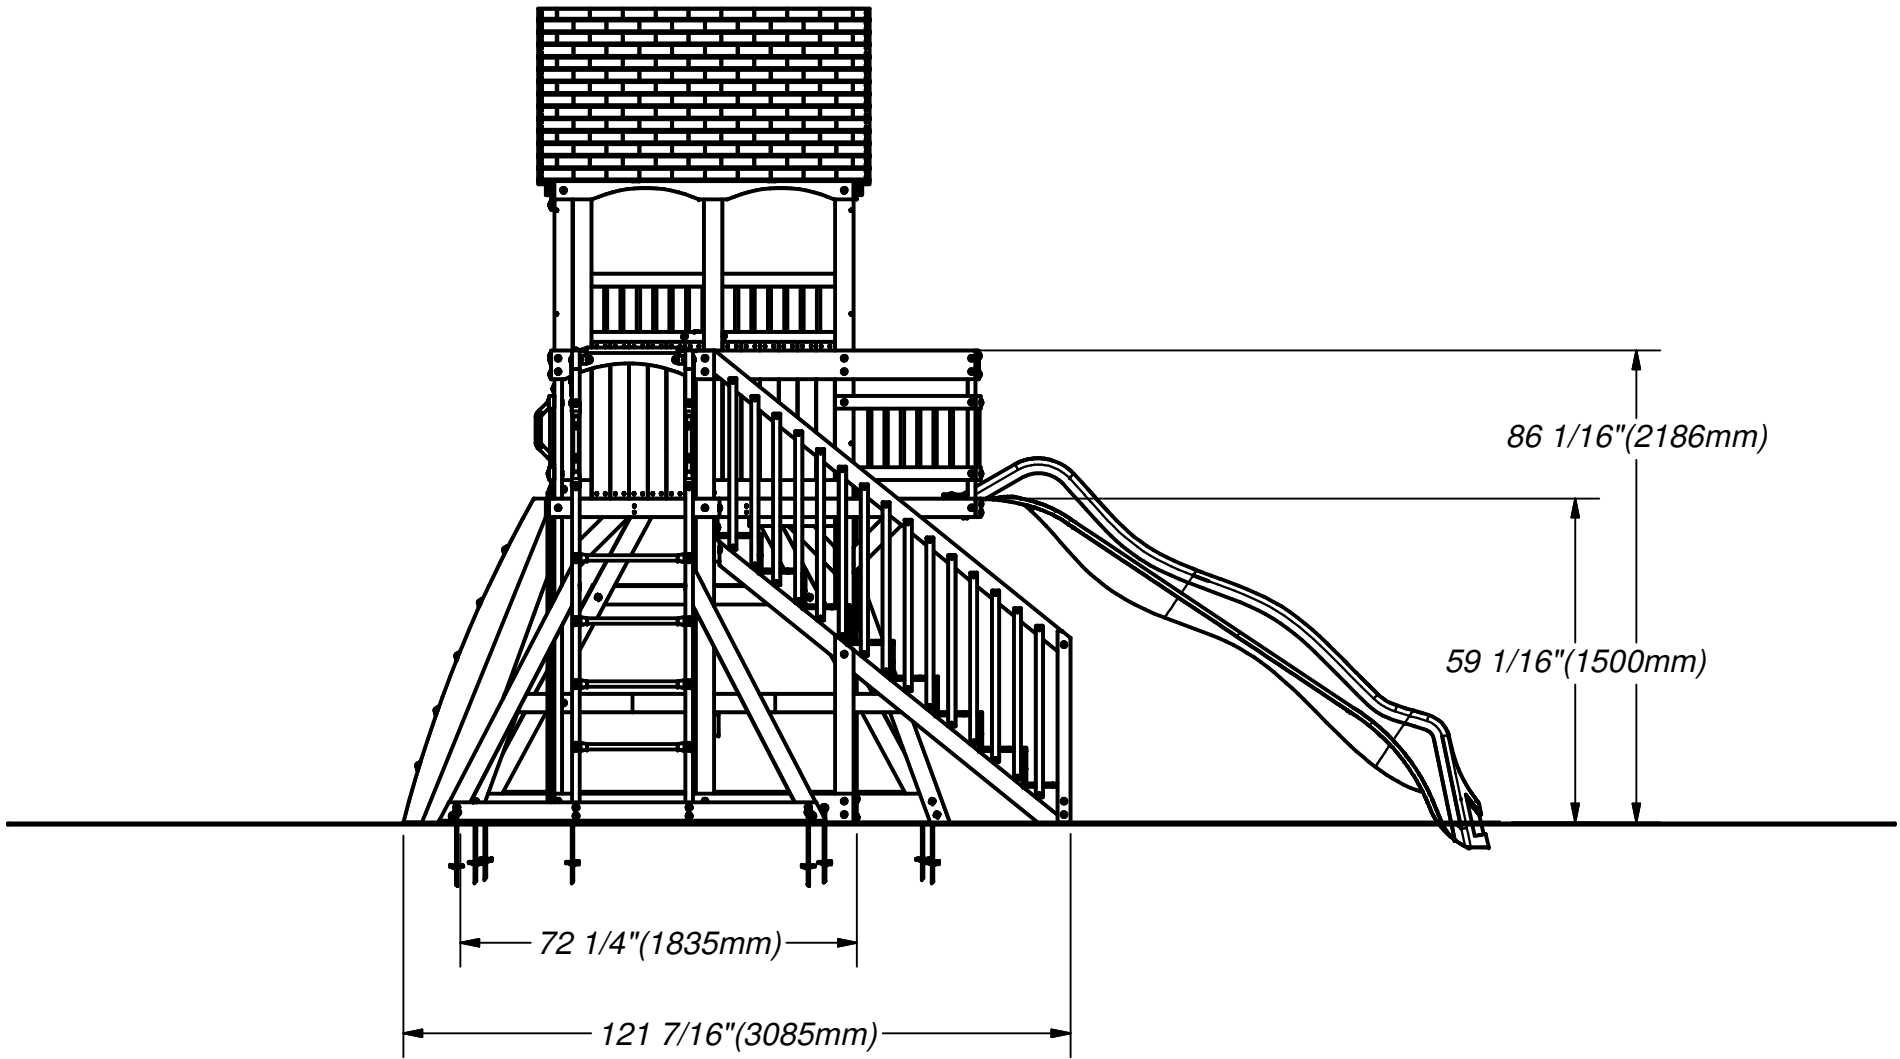

| | | | |
|----------|----------|-------------|-------------------|
| DRAWN BY | LJW | DESCRIPTION | OCEANVIEW PLAYSET |
| DATE | 4/8/2015 | PART NUMBER | 1606012 PLAYSET |
| | | REV | |

| | | | |
|-------------------------|--|---|-----|
| DRAWN BY LJW | | DESCRIPTION OCEANVIEW PLAYSET | |
| DATE 4/8/2015 | | PART NUMBER 1606012 PLAYSET | |
| | | | REV |

| | | | |
|-------------------------|--|---|-----|
| DRAWN BY LJW | | DESCRIPTION OCEANVIEW PLAYSET | |
| DATE 4/8/2015 | | PART NUMBER 1606012 PLAYSET | |
| | | | REV |

| | | | |
|-------------------------|--|---|-----|
| DRAWN BY LJW | | DESCRIPTION OCEANVIEW PLAYSET | |
| DATE 4/8/2015 | | PART NUMBER 1606012 PLAYSET | |
| | | | REV |