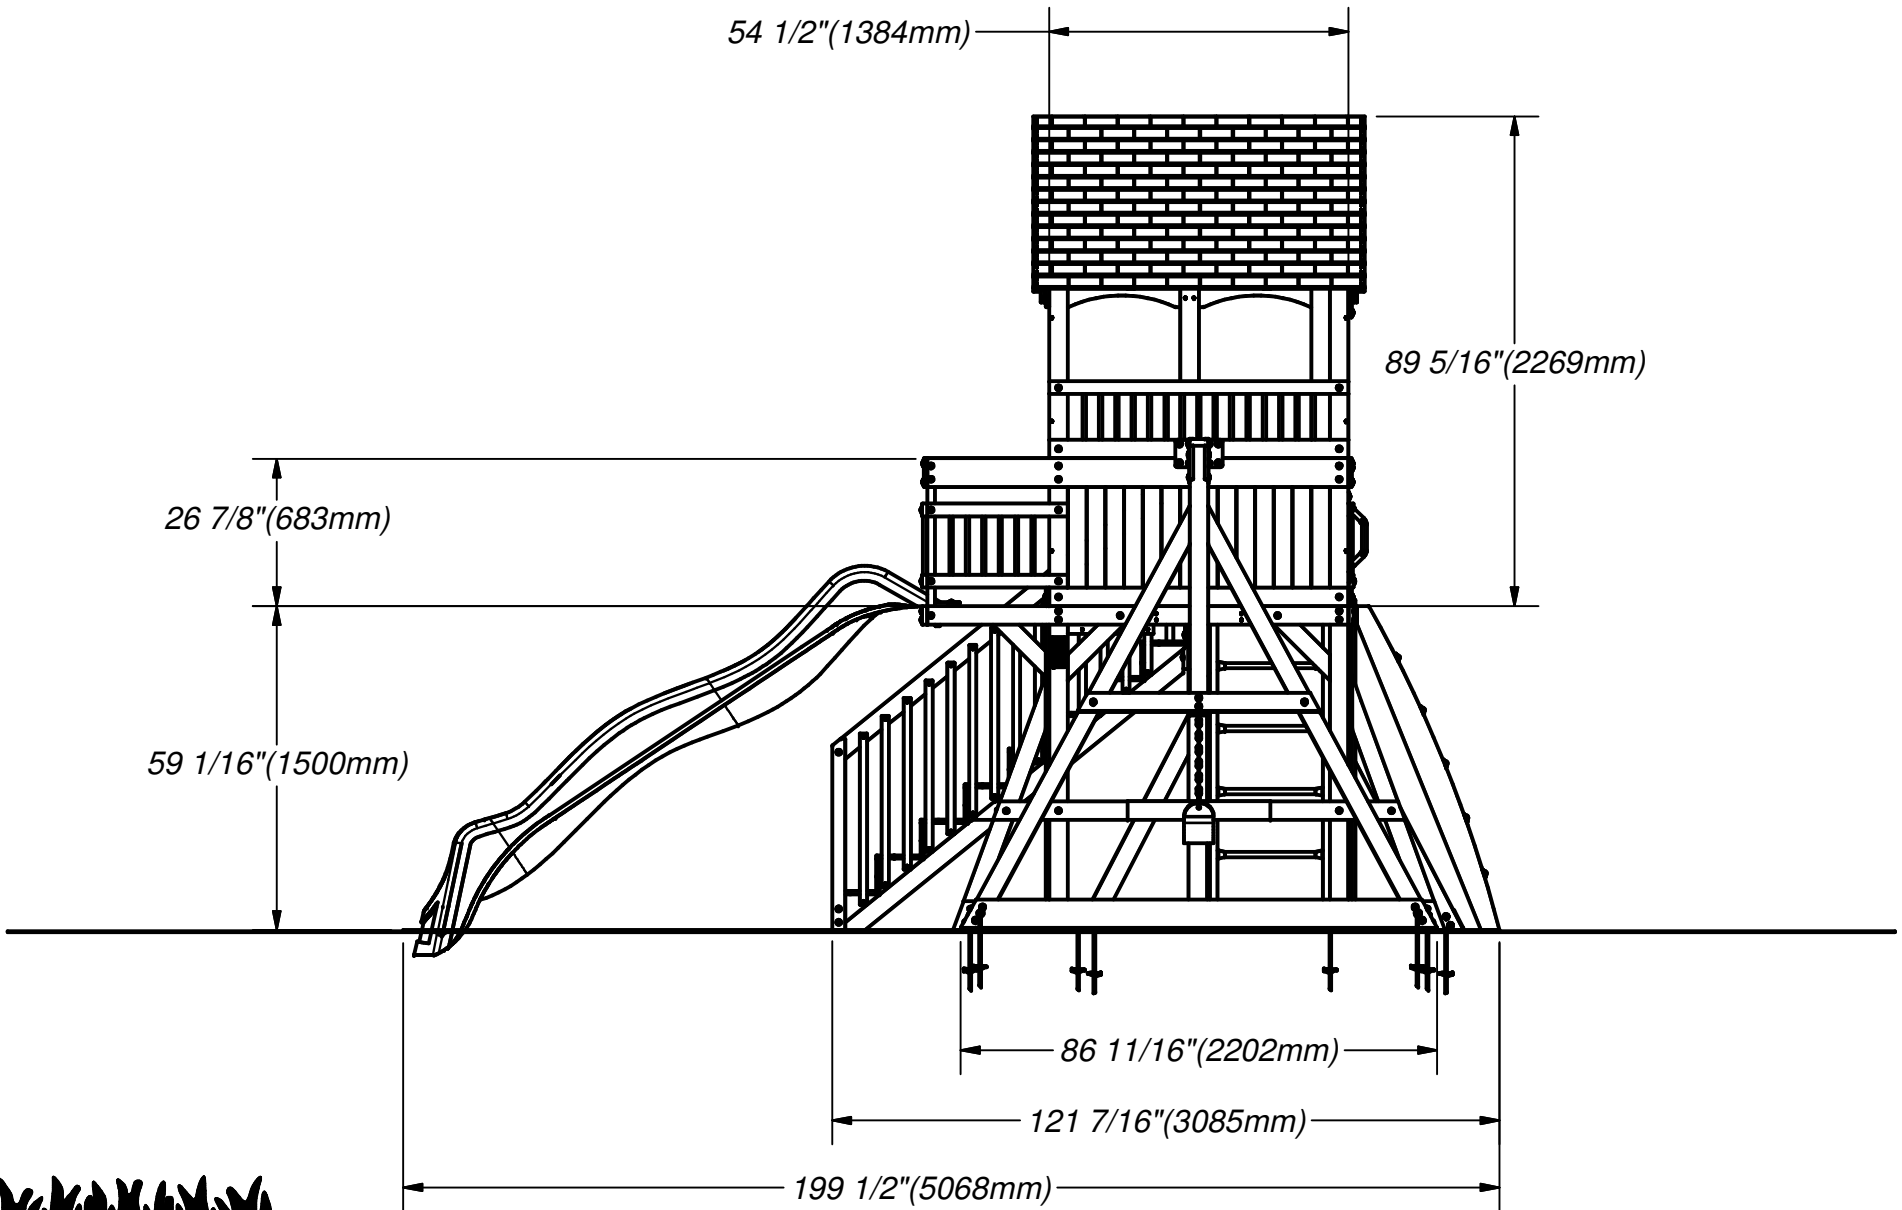

| | | | |
|----------|----------|-------------|-------------------|
| DRAWN BY | LJW | DESCRIPTION | OCEANVIEW PLAYSET |
| DATE | 4/8/2015 | PART NUMBER | 1606012 PLAYSET |
| | | REV | |

| | | | |
|-------------------------|--|---|-----|
| DRAWN BY LJW | | DESCRIPTION OCEANVIEW PLAYSET | |
| DATE 4/8/2015 | | PART NUMBER 1606012 PLAYSET | |
| | | | REV |

| | | | |
|-------------------------|--|---|-----|
| DRAWN BY LJW | | DESCRIPTION OCEANVIEW PLAYSET | |
| DATE 4/8/2015 | | PART NUMBER 1606012 PLAYSET | |
| | | | REV |

| | | | |
|-------------------------|--|---|-----|
| DRAWN BY LJW | | DESCRIPTION OCEANVIEW PLAYSET | |
| DATE 4/8/2015 | | PART NUMBER 1606012 PLAYSET | |
| | | | REV |