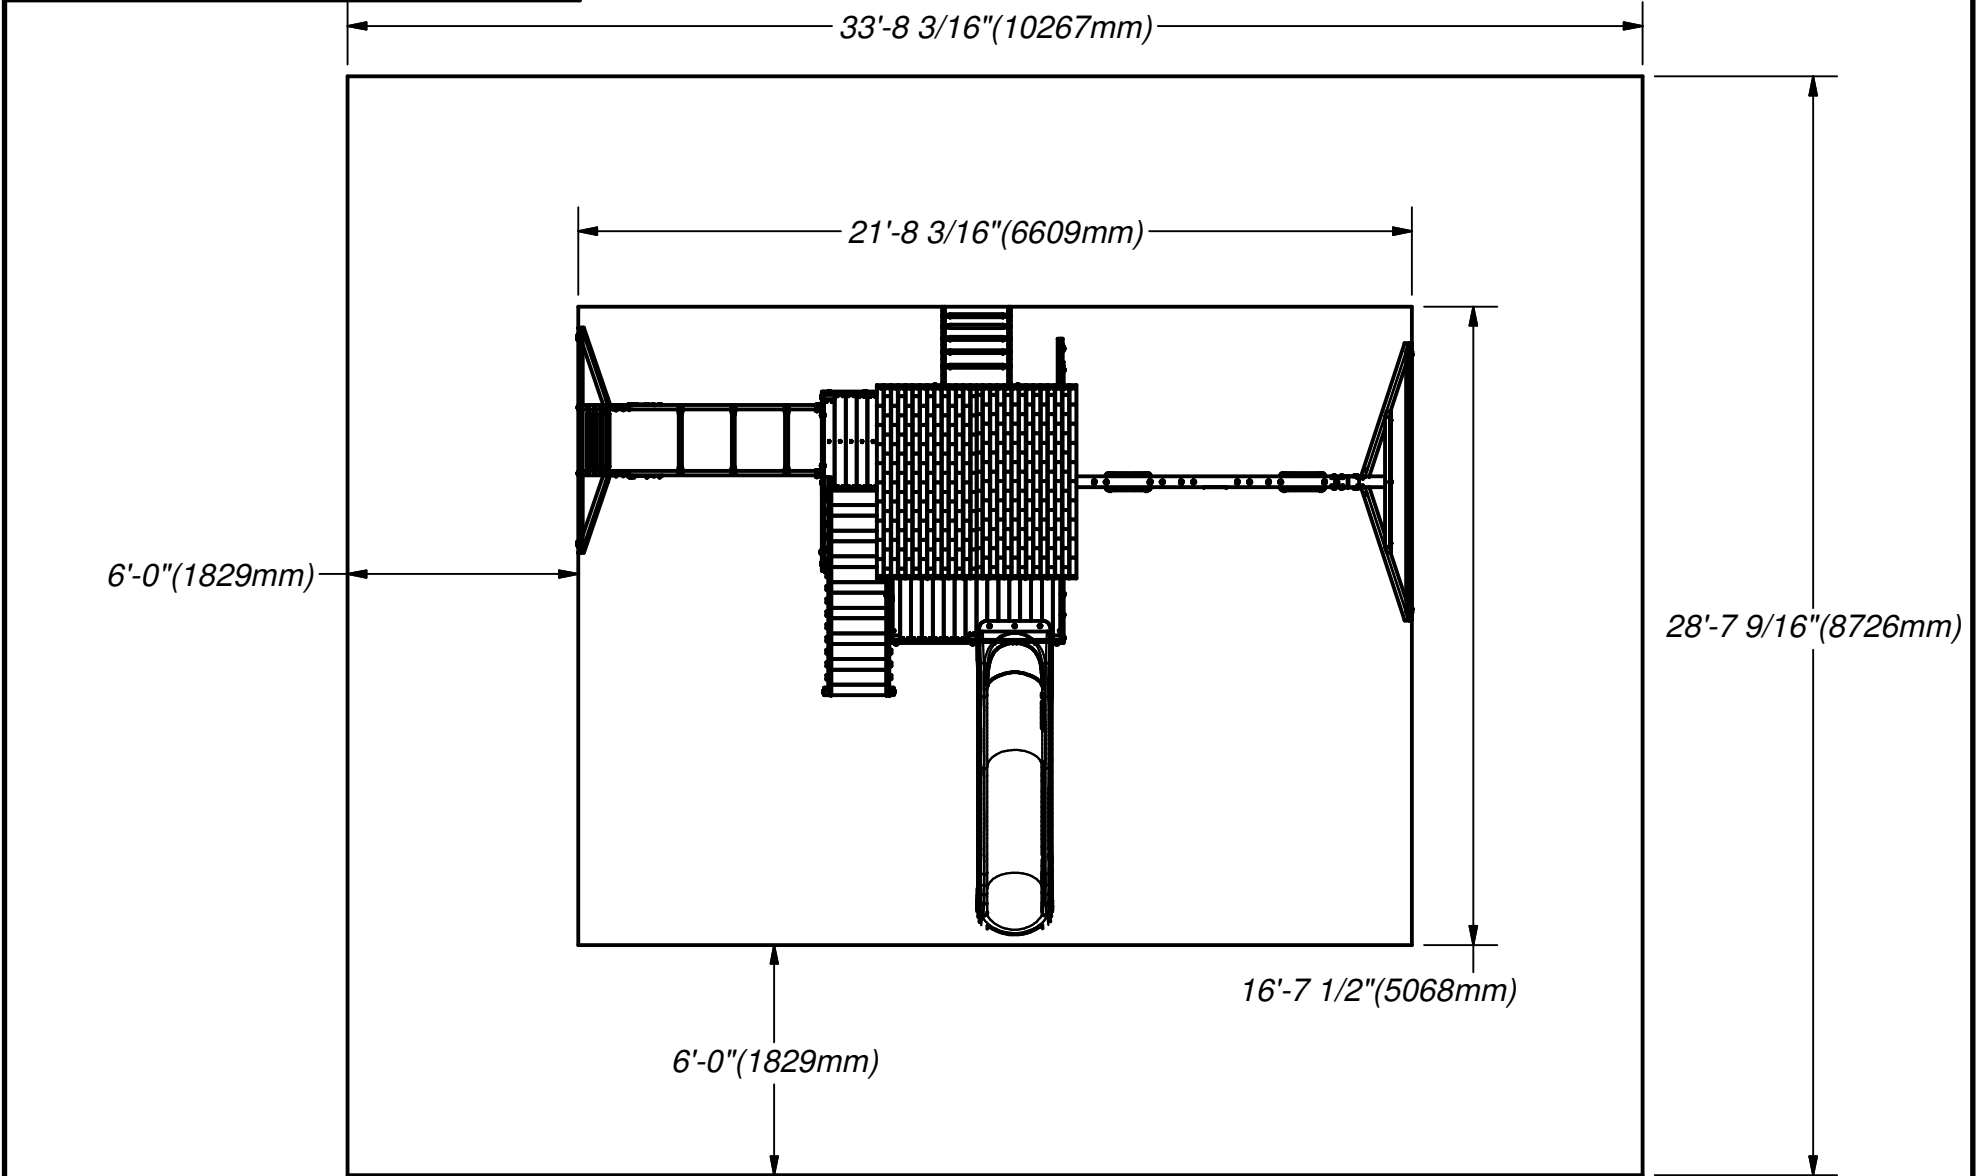

| | | | |
|----------|----------|-------------|-------------------|
| DRAWN BY | LJW | DESCRIPTION | OCEANVIEW PLAYSET |
| DATE | 4/8/2015 | PART NUMBER | 1606012 PLAYSET |
| | | REV | |

| | | | |
|-------------------------|--|---|-----|
| DRAWN BY LJW | | DESCRIPTION OCEANVIEW PLAYSET | |
| DATE 4/8/2015 | | PART NUMBER 1606012 PLAYSET | |
| | | | REV |

| | | | |
|-------------------------|--|---|-----|
| DRAWN BY LJW | | DESCRIPTION OCEANVIEW PLAYSET | |
| DATE 4/8/2015 | | PART NUMBER 1606012 PLAYSET | |
| | | | REV |

| | | | |
|-------------------------|--|---|-----|
| DRAWN BY LJW | | DESCRIPTION OCEANVIEW PLAYSET | |
| DATE 4/8/2015 | | PART NUMBER 1606012 PLAYSET | |
| | | | REV |