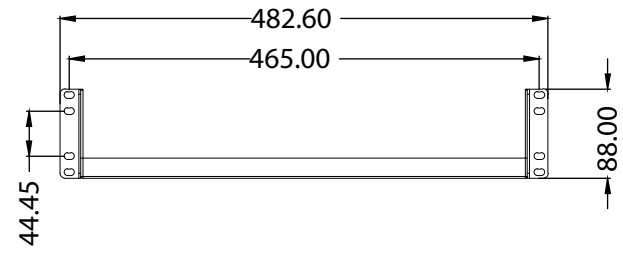

8 7 6 5 4 3 2 1

F  
E  
D  
C  
B  
A

THIRD ANGLE PROJECTION

**GENERAL NOTES**

DIMENSIONS ARE IN MM - DO NOT SCALE

THIS DOCUMENT CONTAINS CONFIDENTIAL, PROPRIETARY INFORMATION THAT IS PROPERTY OF STARTECH.COM

# StarTech.com

PRODUCT ID	CABSHELFHD		
DESCRIPTION	2U Server Rack Shelf		
<b>DO NOT SCALE</b>	<b>SHEET: 1 OF: 1</b>	<b>UPLOAD DATE: 11/02/2023</b>	

8 7 6 5 4 3 2 1