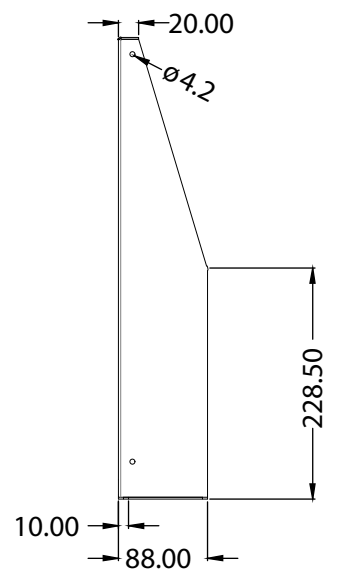

8 7 6 5 4 3 2 1

F  
E  
D  
C  
B  
A

THIRD ANGLE PROJECTION

**GENERAL NOTES**

DIMENSIONS ARE IN MM - DO NOT SCALE

THIS DOCUMENT CONTAINS CONFIDENTIAL, PROPRIETARY INFORMATION THAT IS PROPERTY OF STARTECH.COM

# StarTech.com

PRODUCT ID	CABSHELFHD		
DESCRIPTION	2U Server Rack Shelf		
<b>DO NOT SCALE</b>	<b>SHEET: 1 OF: 1</b>	<b>UPLOAD DATE: 11/02/2023</b>	

8 7 6 5 4 3 2 1