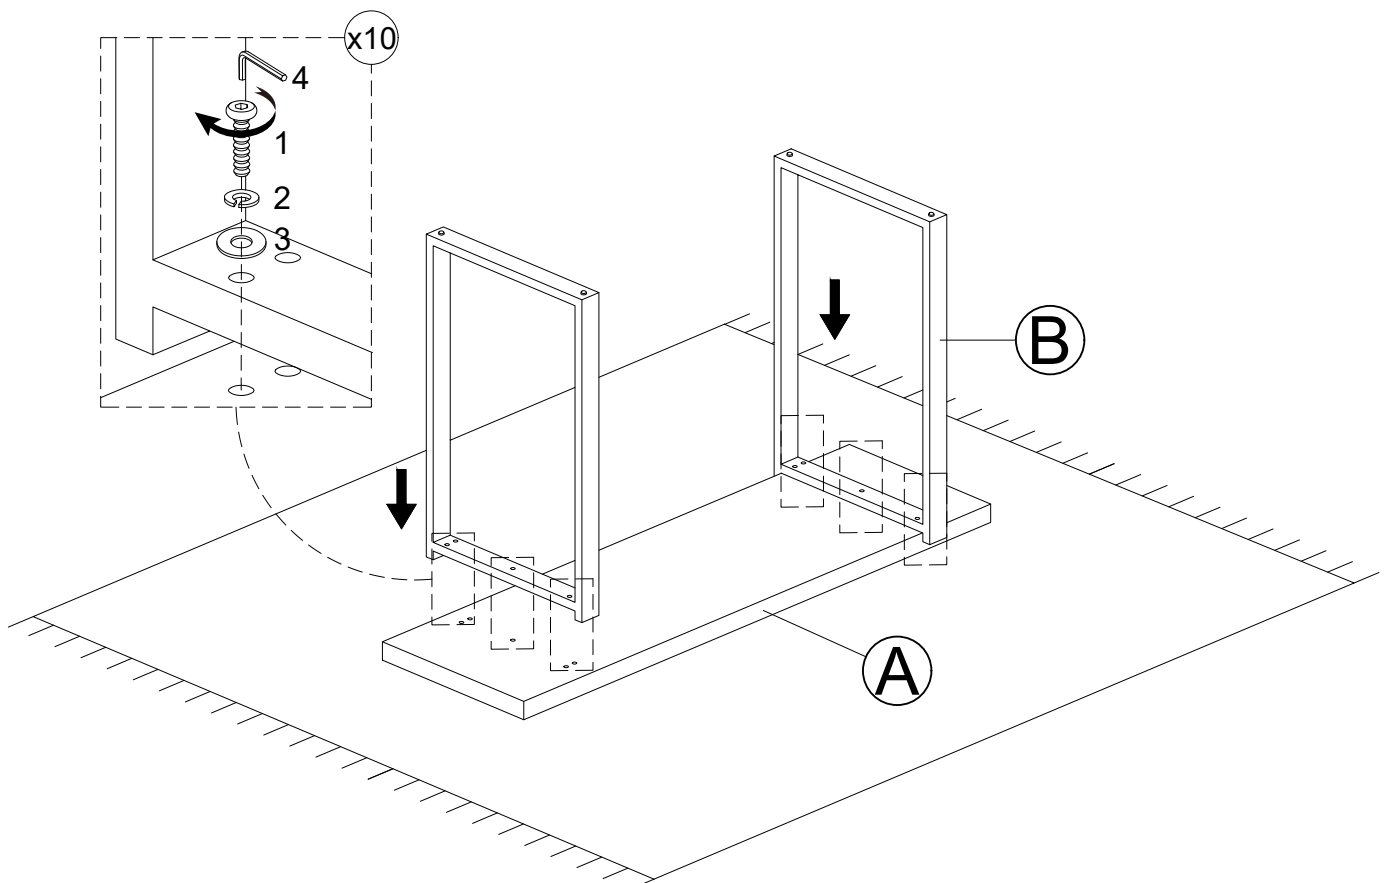

Step 1:

#1(10)	#2(10)	#3(10)	#4(1)