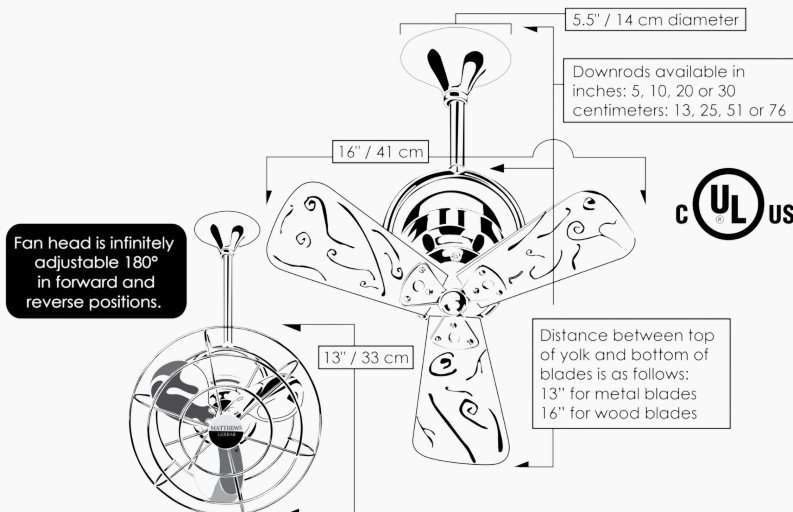

TECHNICAL SPECIFICATIONS

SKU BUILDER

BD-XXXX-XXX
(Model+Finish+Blade)

PRODUCT FEATURES

- AC Motor
- Hand Made
- Wall Control
- Damp Location
- 180° Adjustable
- Unipack Shipping
- Safety Cage Compatible

FAN FEATURES

Fan Weight 7 lbs   **Voltage** 110 or 220
Downrod Lengths inches: 5, 10, 20, 30
centimeters: 13, 25, 51, 76 *Field cuttable, Non-threaded*
Downrod Diameter 0.75 inch
Overall Drop Metal Blades: 12in / 30cm + downrod length
Wood Blades: 16 inches / 41 cm + downrod length

Fan Diameter
With Wood Blades: 16 inches / 41 cm
With Metal Blades: 13 inches / 33 cm

Fan Blade Diameter
Wood Blade Head: 16 inches / 41 cm
Metal Blade Head: 13 inches / 33 cm

MOTOR FEATURES

Motor Type AC
Ambiance Soothing White Noise
Safety Certification UL / CUL
Warranty Limited Lifetime

DOE MOTOR EFFICIENCY DATA

Guard Options
Wood: No Cage Option
Metal: Safety Cage or Decorative Cage

RPM (Low/High)   **CFM/Watt (High)**
Wood: 926 / 1280   **Wood:** 48
Metal: 615 / 1149   **Metal:** 24

CFM (Low/High)   **Blade Pitch**
Wood: 1568 / 2274   **Wood:** 19°
Metal: 814 / 1199   **Metal:** 31°

Watts (High)
Wood: 47.46
Metal: 49

STANDARD EQUIPMENT

Downrod 10in / 25cm
Flat Ceiling Canopy

Wall Control
Requires three-wire system

- 3-speed
- Oscillation On/Off

*For more information see accessory page. 132