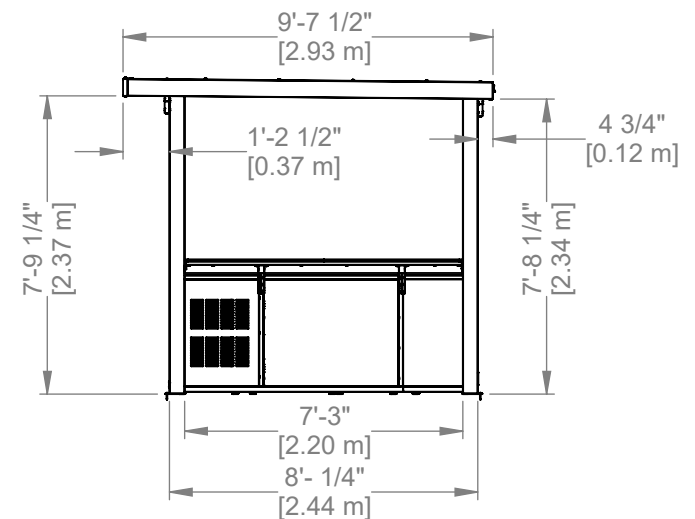

Part Number 2304154

SHEET 1 OF 1

SIZE (XX)

Backyard Discovery
 3305 Airport Drive Pittsburg, KS. 66762
 www.backyarddiscovery.com

This drawing and its contents are the property of Backyard Discovery issued in strict confidence and shall not without the prior written permission of the above stated company, be reproduced, copied, or used for any purpose whatsoever except the manufacture of articles for Backyard Discovery. This drawing is loaned and subject to return upon demand.

TOLERANCES UNLESS OTHERWISE SPECIFIED
 (UNITS: mm)
 GENERAL = +1 -0
 X.X = ±0.5mm
 ANGULAR = ±0.5°

FINISH KT-142
 SCALE NONE
 DATE 6/11/2024
 DRAWN BY LR

DESCRIPTION
FUSION FIRE OUTDOOR KITCHEN
 PART NUMBER 2304154
 LABEL REV