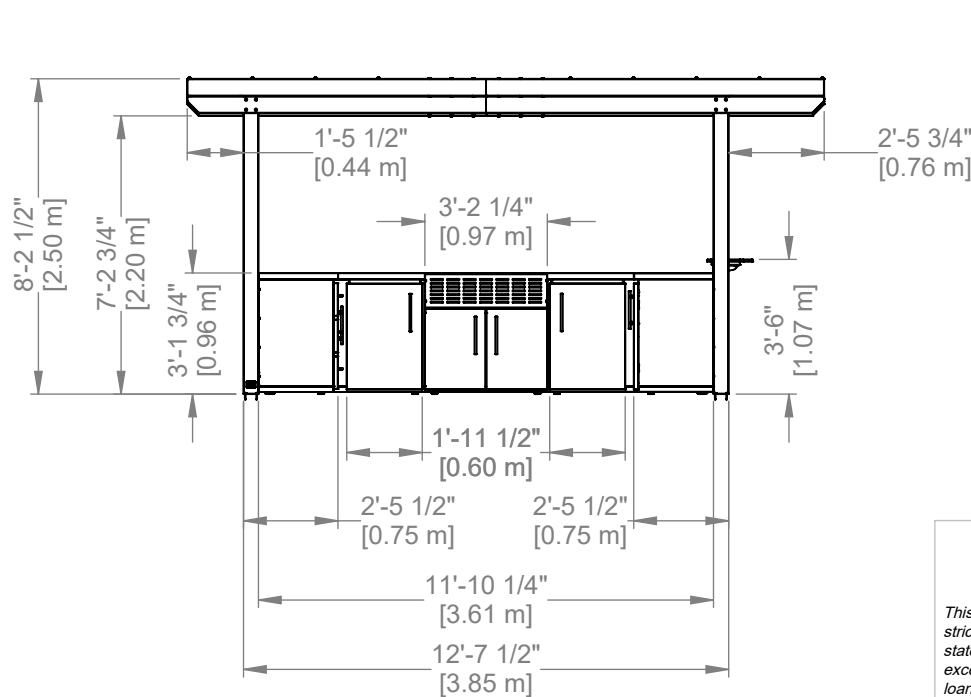

Part Number 2304154

SHEET 1 OF 1

SIZE (XX)

Backyard Discovery
 3305 Airport Drive Pittsburg, KS. 66762
 www.backyarddiscovery.com

This drawing and its contents are the property of Backyard Discovery issued in strict confidence and shall not without the prior written permission of the above stated company, be reproduced, copied, or used for any purpose whatsoever except the manufacture of articles for Backyard Discovery. This drawing is loaned and subject to return upon demand.

TOLERANCES UNLESS OTHERWISE SPECIFIED
 (UNITS: mm)
 GENERAL = +1 -0
 X.X = ±0.5mm
 ANGULAR = ±0.5°

FINISH KT-142
 SCALE NONE
 DATE 6/11/2024
 DRAWN BY LR

DESCRIPTION
FUSION FIRE OUTDOOR KITCHEN
 PART NUMBER 2304154
 LABEL REV