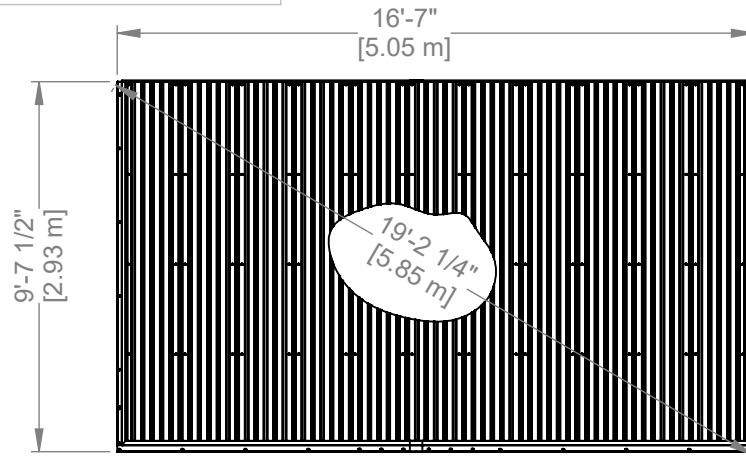

Part Number 2304154

SHEET 1 OF 1

SIZE (XX)

Backyard Discovery
 3305 Airport Drive Pittsburg, KS. 66762
 www.backyarddiscovery.com

This drawing and its contents are the property of Backyard Discovery issued in strict confidence and shall not without the prior written permission of the above stated company, be reproduced, copied, or used for any purpose whatsoever except the manufacture of articles for Backyard Discovery. This drawing is loaned and subject to return upon demand.

TOLERANCES UNLESS OTHERWISE SPECIFIED
 (UNITS: mm)
 GENERAL = +1 -0
 X.X = ±0.5mm
 ANGULAR = ±0.5°

FINISH KT-142
 SCALE NONE
 DATE 6/11/2024
 DRAWN BY LR

DESCRIPTION
FUSION FIRE OUTDOOR KITCHEN
 PART NUMBER 2304154
 LABEL REV