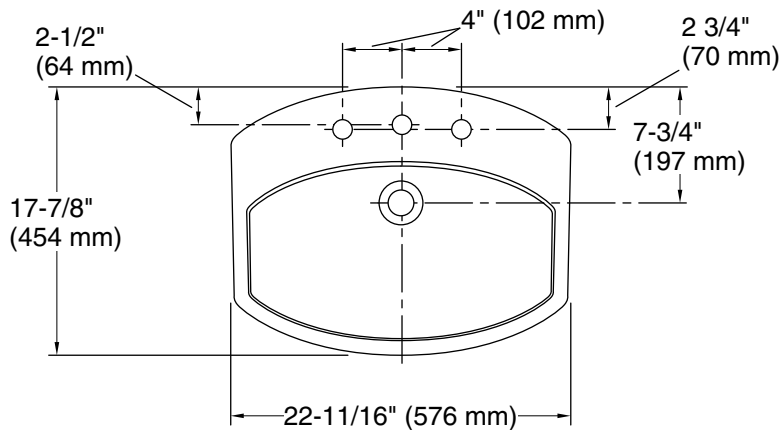

Cimarron®

22-3/4" rectangle drop-in bathroom sink
K-2351-8

Features

- 8" (203 mm) widespread faucet holes
- Overflow drain
- Coordinates with other products in the Cimarron collection

Material

- Vitreous china

Recommended ADA Installation

Technical Information

All product dimensions are nominal.

Basin configuration:	Single Bowl
Center(s):	8" (203 mm)
Bowl area (Only):	Length: 20-3/8" (518 mm) Width: 11-1/2" (292 mm) Water depth: 3-5/8" (92 mm)
With overflow:	Yes
Number of deck holes:	3
Faucet hole(s):	1-3/8" (35 mm)
Drain hole:	1-3/4" (44 mm)
Template:	1017302-7, required, included