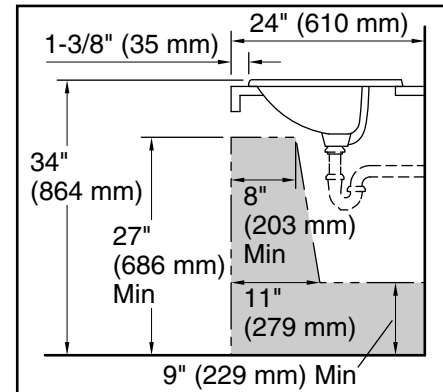

Cimarron®

22-3/4" rectangle drop-in bathroom sink
K-2351-8

Features

- 8" (203 mm) widespread faucet holes
- Overflow drain
- Coordinates with other products in the Cimarron collection

Material

- Vitreous china

Recommended ADA Installation

Technical Information

All product dimensions are nominal.

Basin configuration:	Single Bowl
Center(s):	8" (203 mm)
Bowl area (Only):	Length: 20-3/8" (518 mm) Width: 11-1/2" (292 mm) Water depth: 3-5/8" (92 mm)
With overflow:	Yes
Number of deck holes:	3
Faucet hole(s):	1-3/8" (35 mm)
Drain hole:	1-3/4" (44 mm)
Template:	1017302-7, required, included