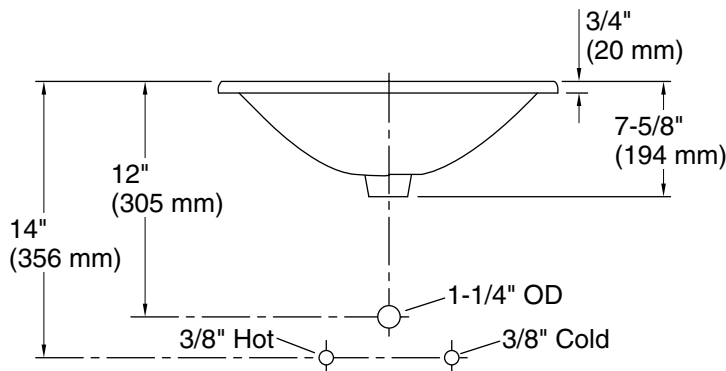

Cimarron®

22-3/4" rectangle drop-in bathroom sink
K-2351-8

Features

- 8" (203 mm) widespread faucet holes
- Overflow drain
- Coordinates with other products in the Cimarron collection

Material

- Vitreous china

Recommended ADA Installation

Technical Information

All product dimensions are nominal.

Basin configuration:	Single Bowl
Center(s):	8" (203 mm)
Bowl area (Only):	Length: 20-3/8" (518 mm) Width: 11-1/2" (292 mm) Water depth: 3-5/8" (92 mm)
With overflow:	Yes
Number of deck holes:	3
Faucet hole(s):	1-3/8" (35 mm)
Drain hole:	1-3/4" (44 mm)
Template:	1017302-7, required, included