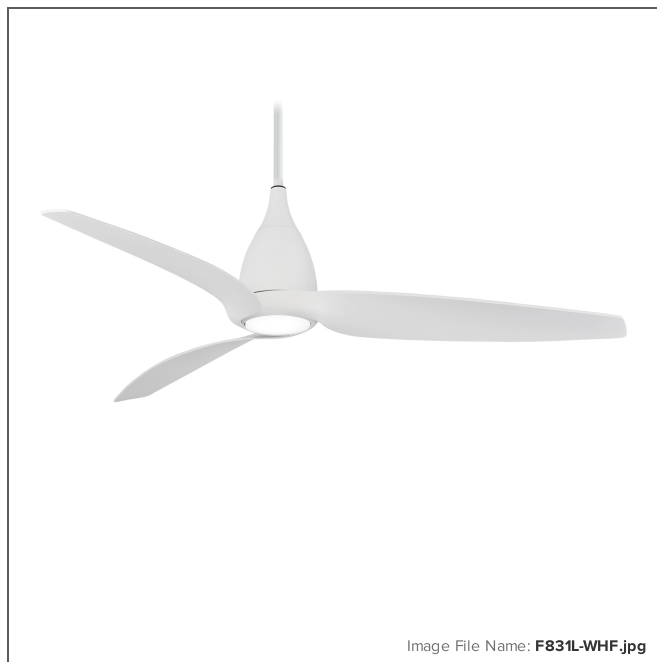

Tear - LED 60" Ceiling Fan

Item #:	F831L-WHF
UPC Code:	706411059230
Collection:	Tear
Category:	INTERIOR FAN
Product Type:	Ceiling Fan
Descriptive Finish 1:	Flat White
ETL Certificate:	3064964

LED

LED

Image File Name: **F831L-WHF.jpg**

MEASUREMENTS

Length:	60
Width:	60
Height:	16
Product Weight:	13.89
Ceiling to Blade:	15.25
Ceiling to Lowest Point:	16.0
Downrod Included:	No
Wire Length:	80"
Blade Material:	ABS
Slope:	Yes
Reversible Rotation:	Yes
Number of Blades:	3
Blade Pitch:	VARIABLE
Blade Sweep:	60
Reversible Blades:	No
Motor Size:	DC 120 X20 MM
Motor Type:	DC

Shade Finish:	ETCHED WHITE
Shade Material:	GLASS
Shade Quantity:	1

SHIPPING

Cartons Per Unit:	1
Case Pack:	1
Ship Length:	36.5
Ship Width:	13.38
Ship Height:	11.75
Ship Weight:	18.26
Ship Volume:	3.321
Small Parcel:	Yes